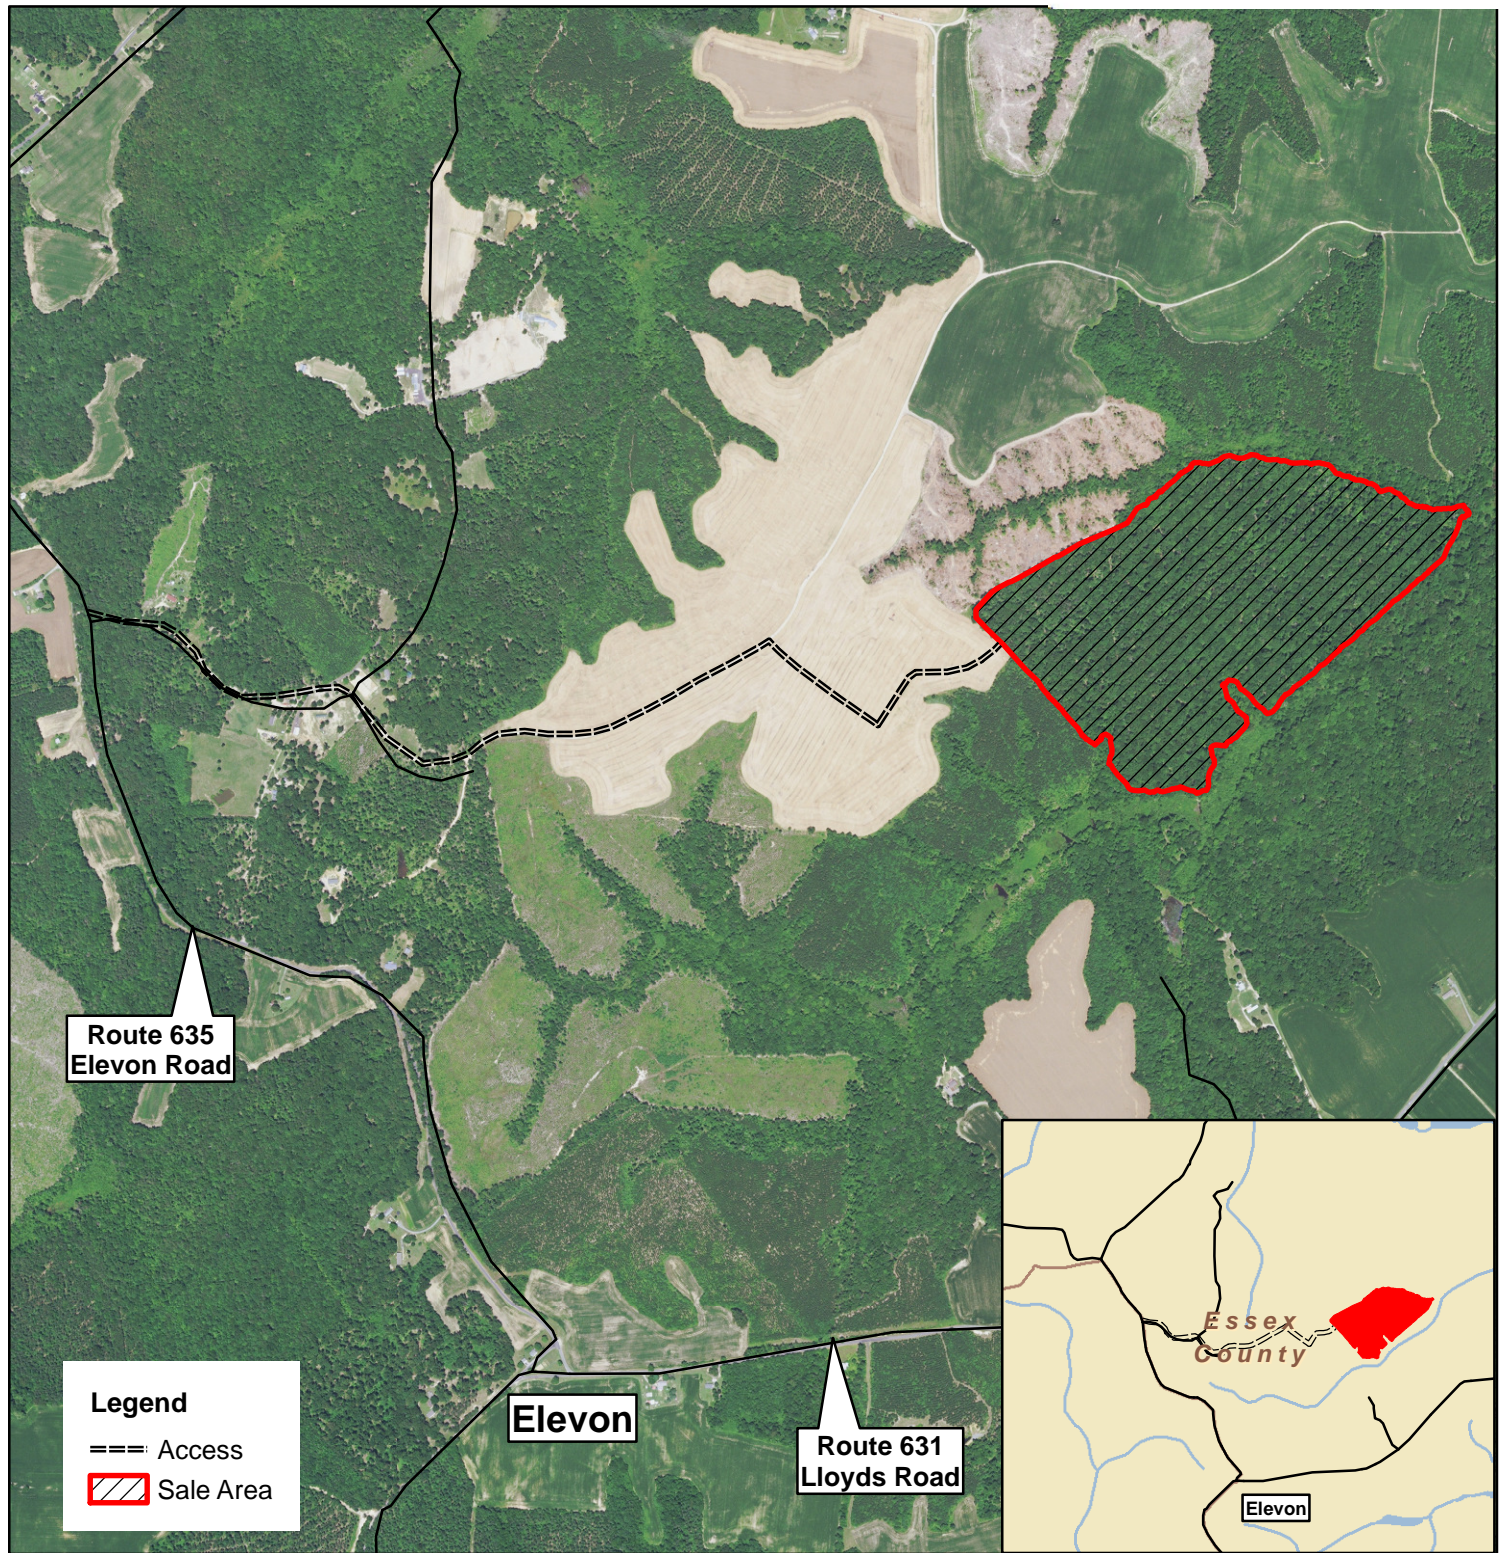

Poverty Tract

Essex County, VA
Sale Area: 96 +/- Acres (by GPS)

F R M, Inc.
7840 Richmond-Tappahannock Hwy.
Aylett, VA 23009
804.769.3948 Office
804.840.3362 Mobile
804.769.0853 Fax
brian@frmva.com

Consulting Foresters
and
Timberland Appraisers

Harvest Boundaries Marked With Blue Paint
No Harvest From Within SMZ

Timber sale at 10 am Thurs., April 15, 2021
At the Forest Resources Mgmt. Office

1 inch = 1,320 feet

MBM 3/17/2021