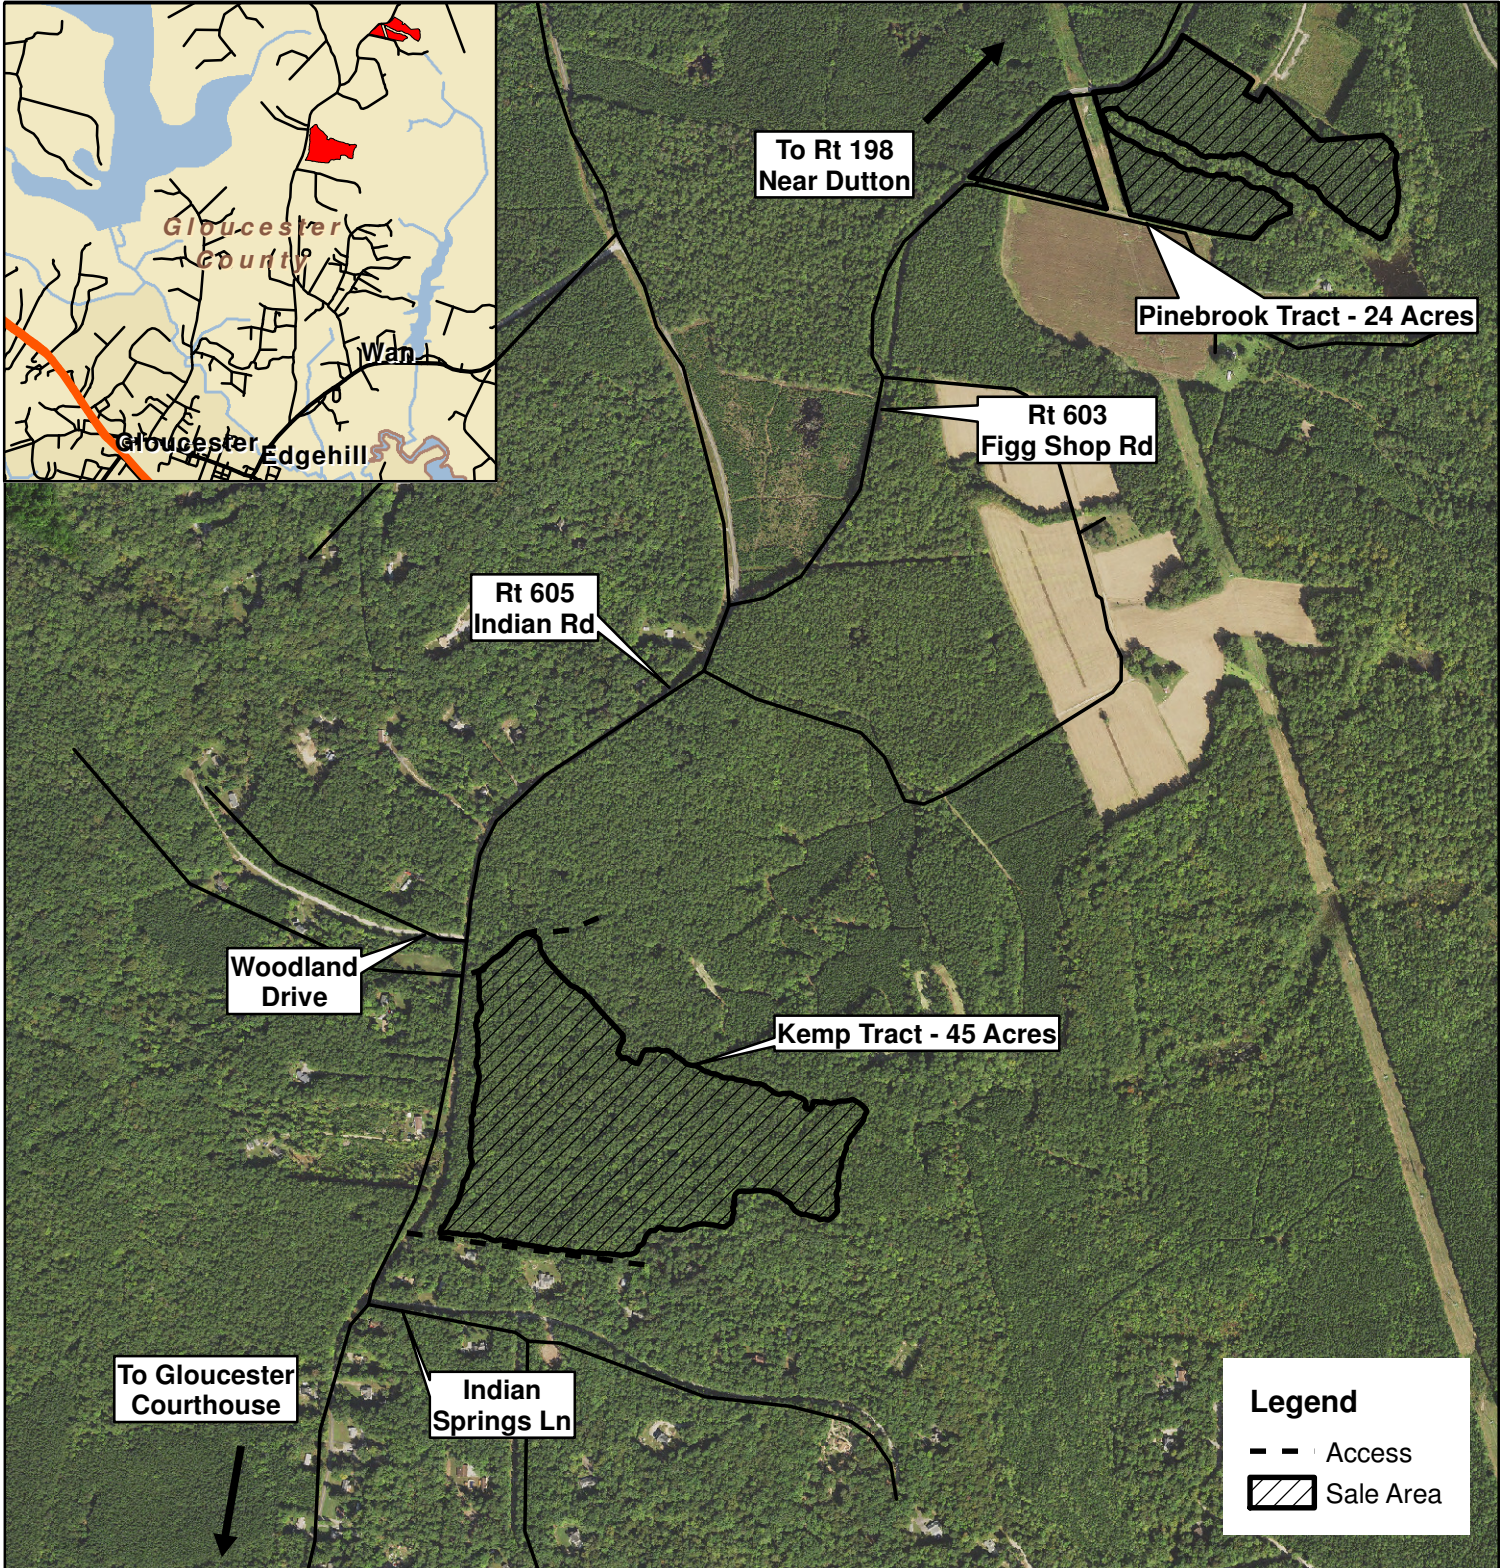

# Pinebrook & Kemp Tracts

Gloucester County, VA  
Sale Area: 69 +/- Acres (by GPS)

Forest Resources Management, Inc.  
7840 Richmond-Tappahannock Highway  
Aylett, Virginia 23009  
(804)769-3948 Office  
(804)769-0853 Fax  
(804)690-7011 Mobile  
John@FRMVA.com  
FRMVA.com

*Consulting Foresters  
and  
Timberland Appraisers*

Harvest Boundaries Marked With Blue Flagging and/or Blue Paint  
Pines May Be Selected From Within SMZ

1 inch = 1,000 feet

Timber sale at 10 AM Thurs., July 15, 2021  
At the Forest Resources Mgmt. Office