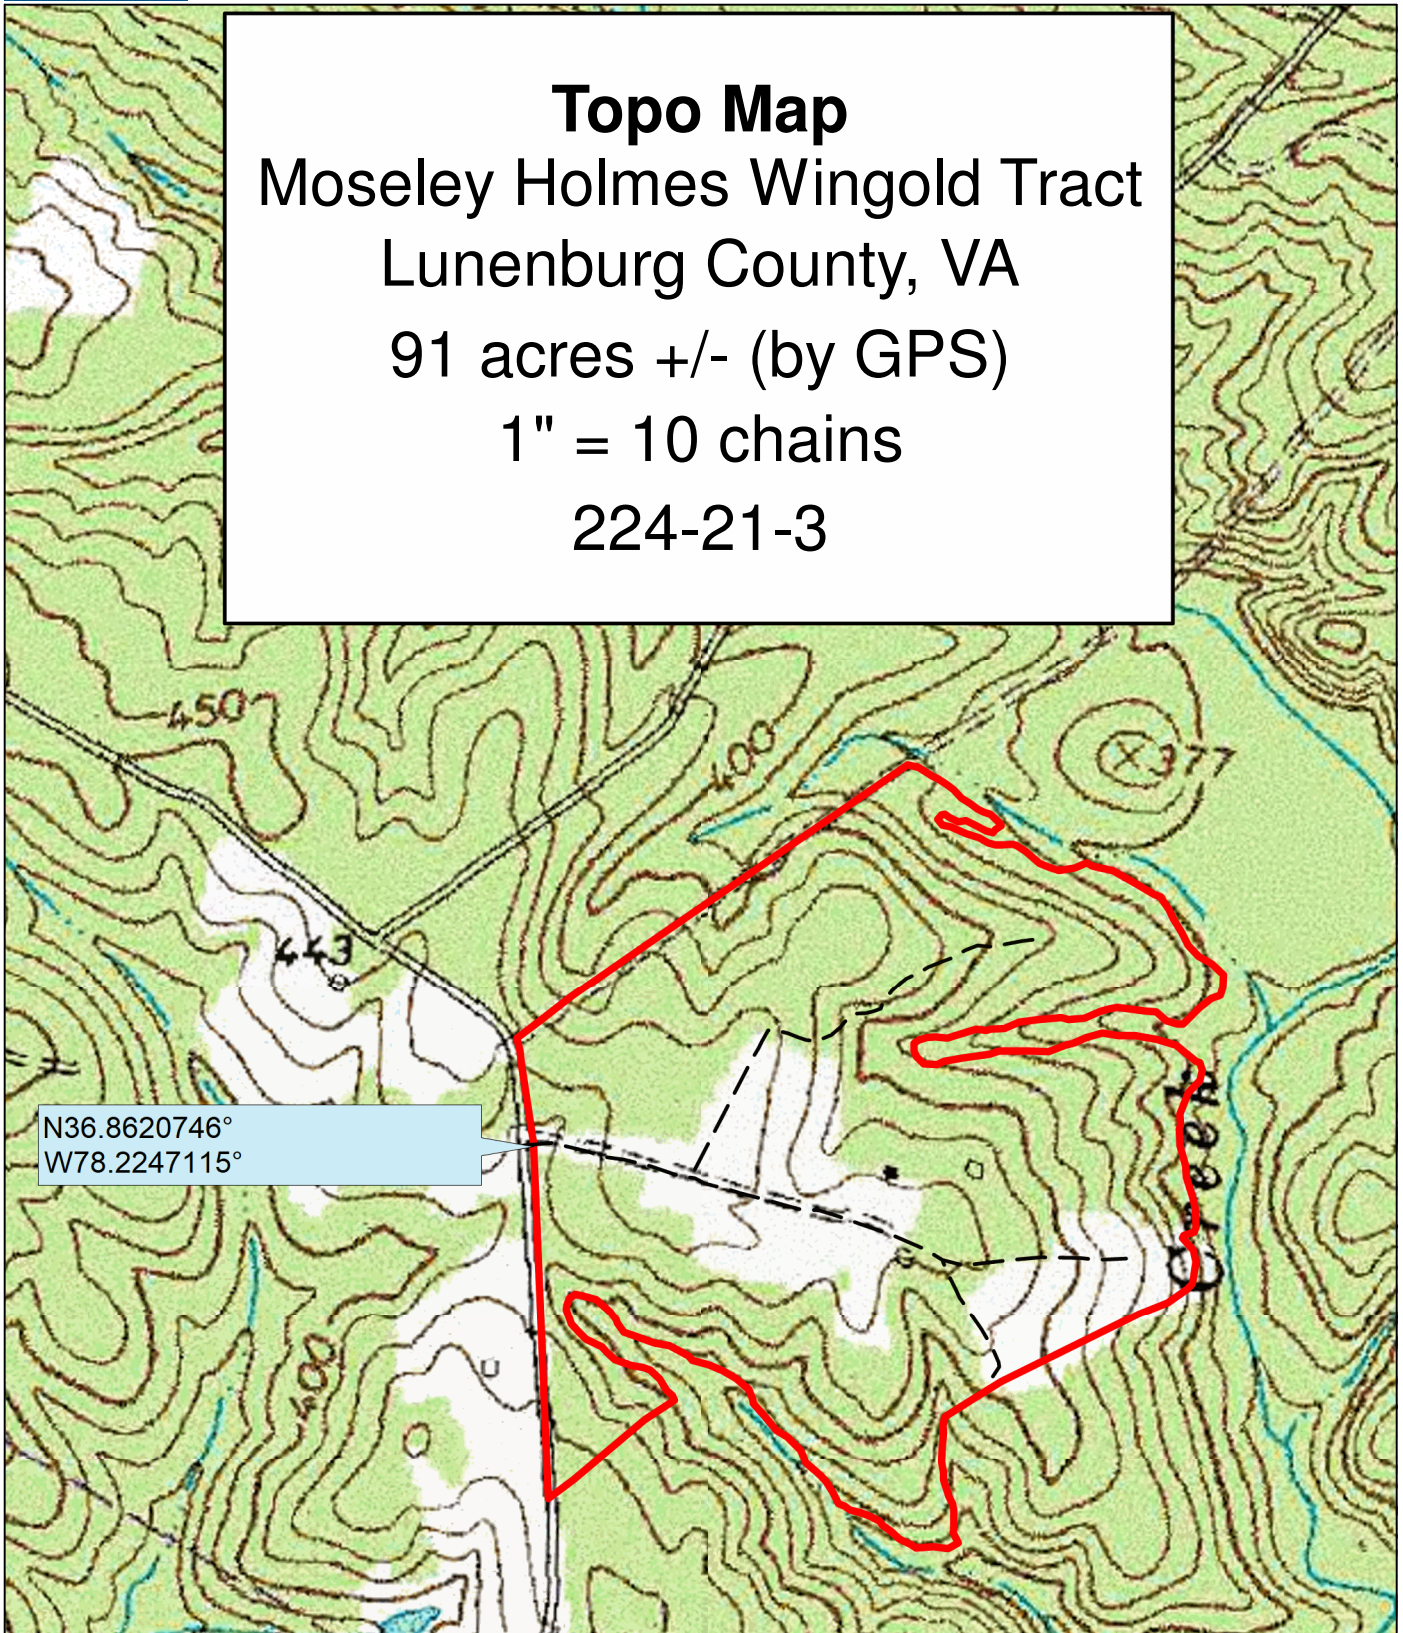

Topo Map
 Moseley Holmes Wingold Tract
 Lunenburg County, VA
 91 acres +/- (by GPS)
 1" = 10 chains
 224-21-3

N36.8620746°
 W78.2247115°

Harvest Boundary Marked With Blue Paint	Timber Sale Location and Time
Property Boundary Marked With Orange Paint	FRM, Inc Office, Aylett, VA
	10am, Thursday March 18th, 2021

Data use subject to license.

© DeLorme. XMap® 8.

www.delorme.com