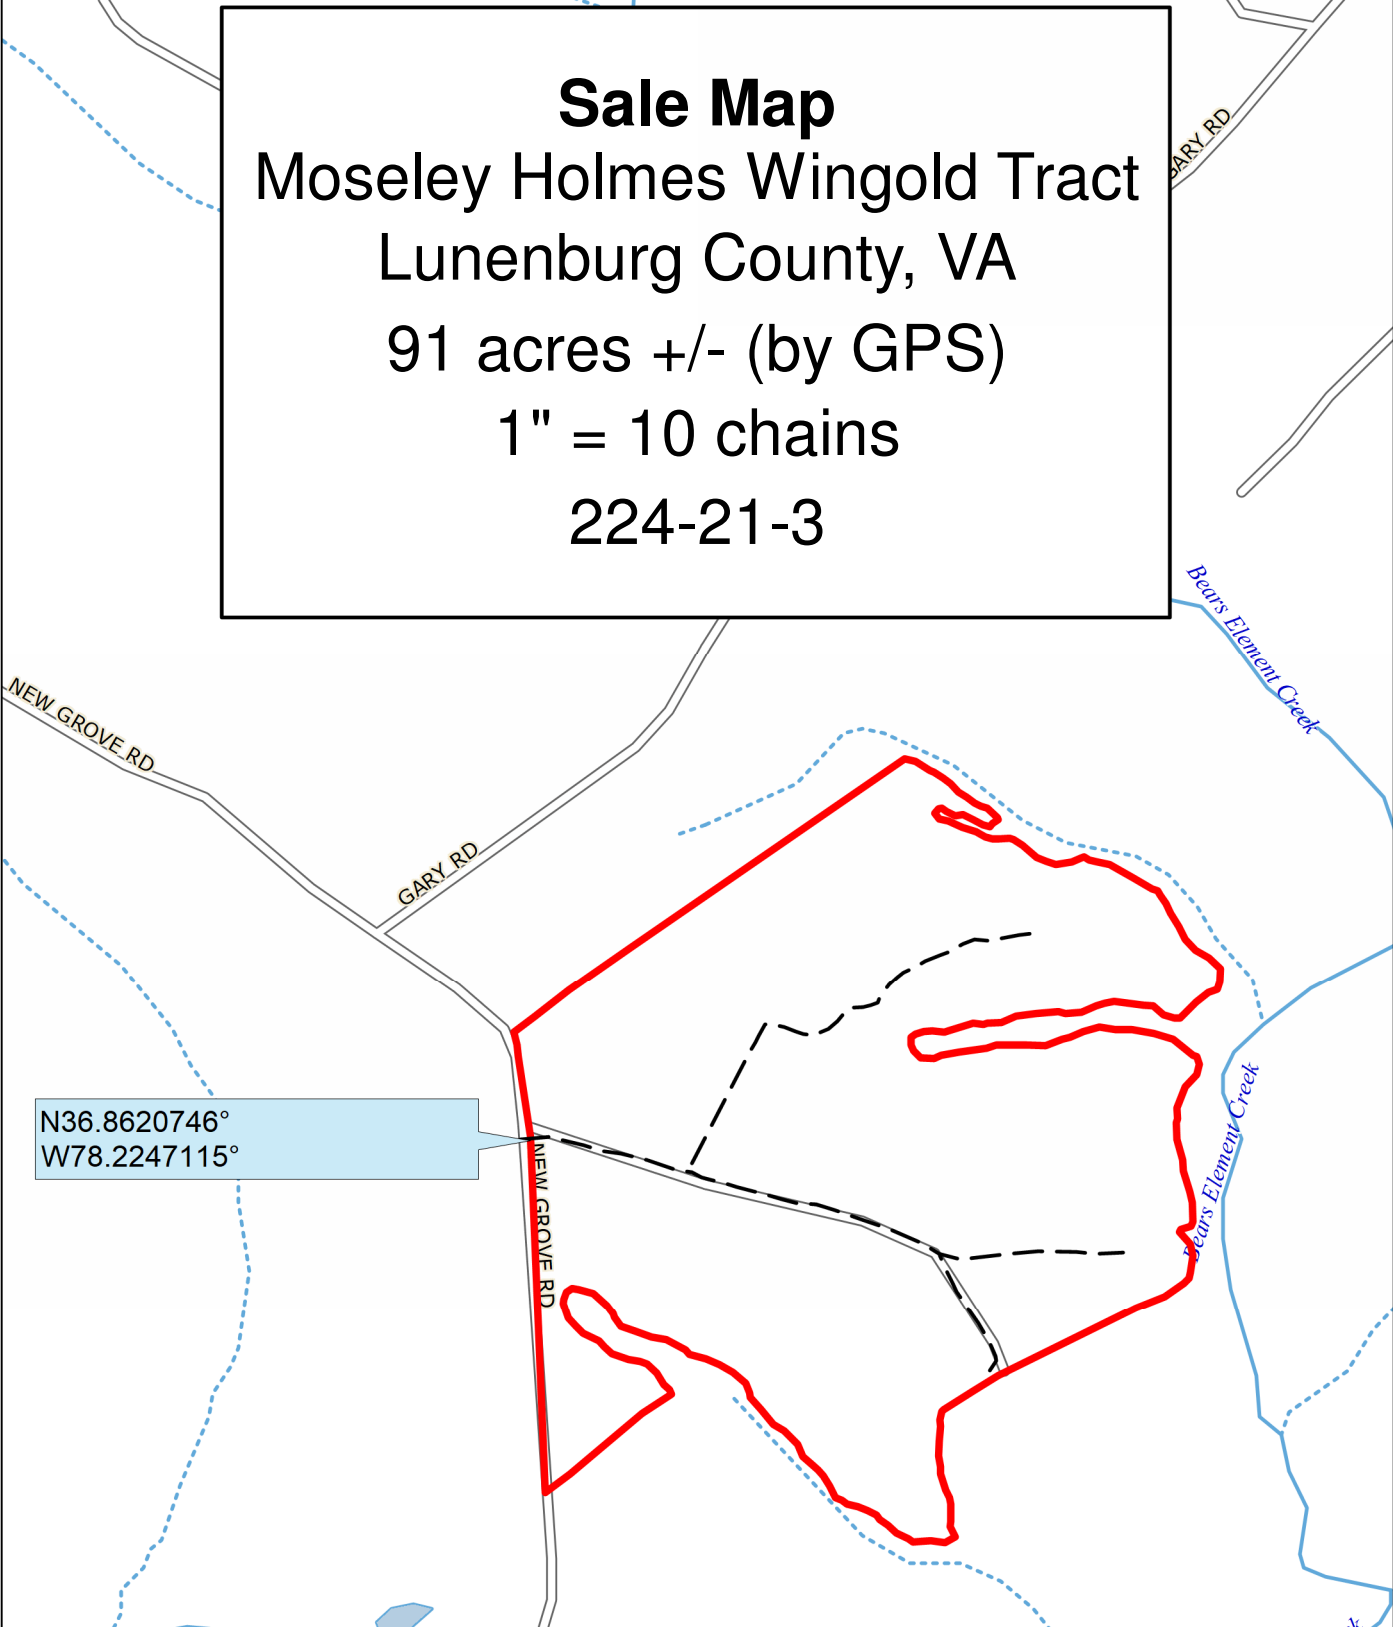

Sale Map
Moseley Holmes Wingold Tract
Lunenburg County, VA
91 acres +/- (by GPS)
1" = 10 chains
224-21-3

<p>Harvest Boundary Marked With Blue Paint</p> <p>Property Boundary Marked With Orange Paint</p>	<p>Timber Sale Location and Time</p> <p>FRM, Inc Office, Aylett, VA</p> <p>10am, Thursday March 18th, 2021</p>
--	---