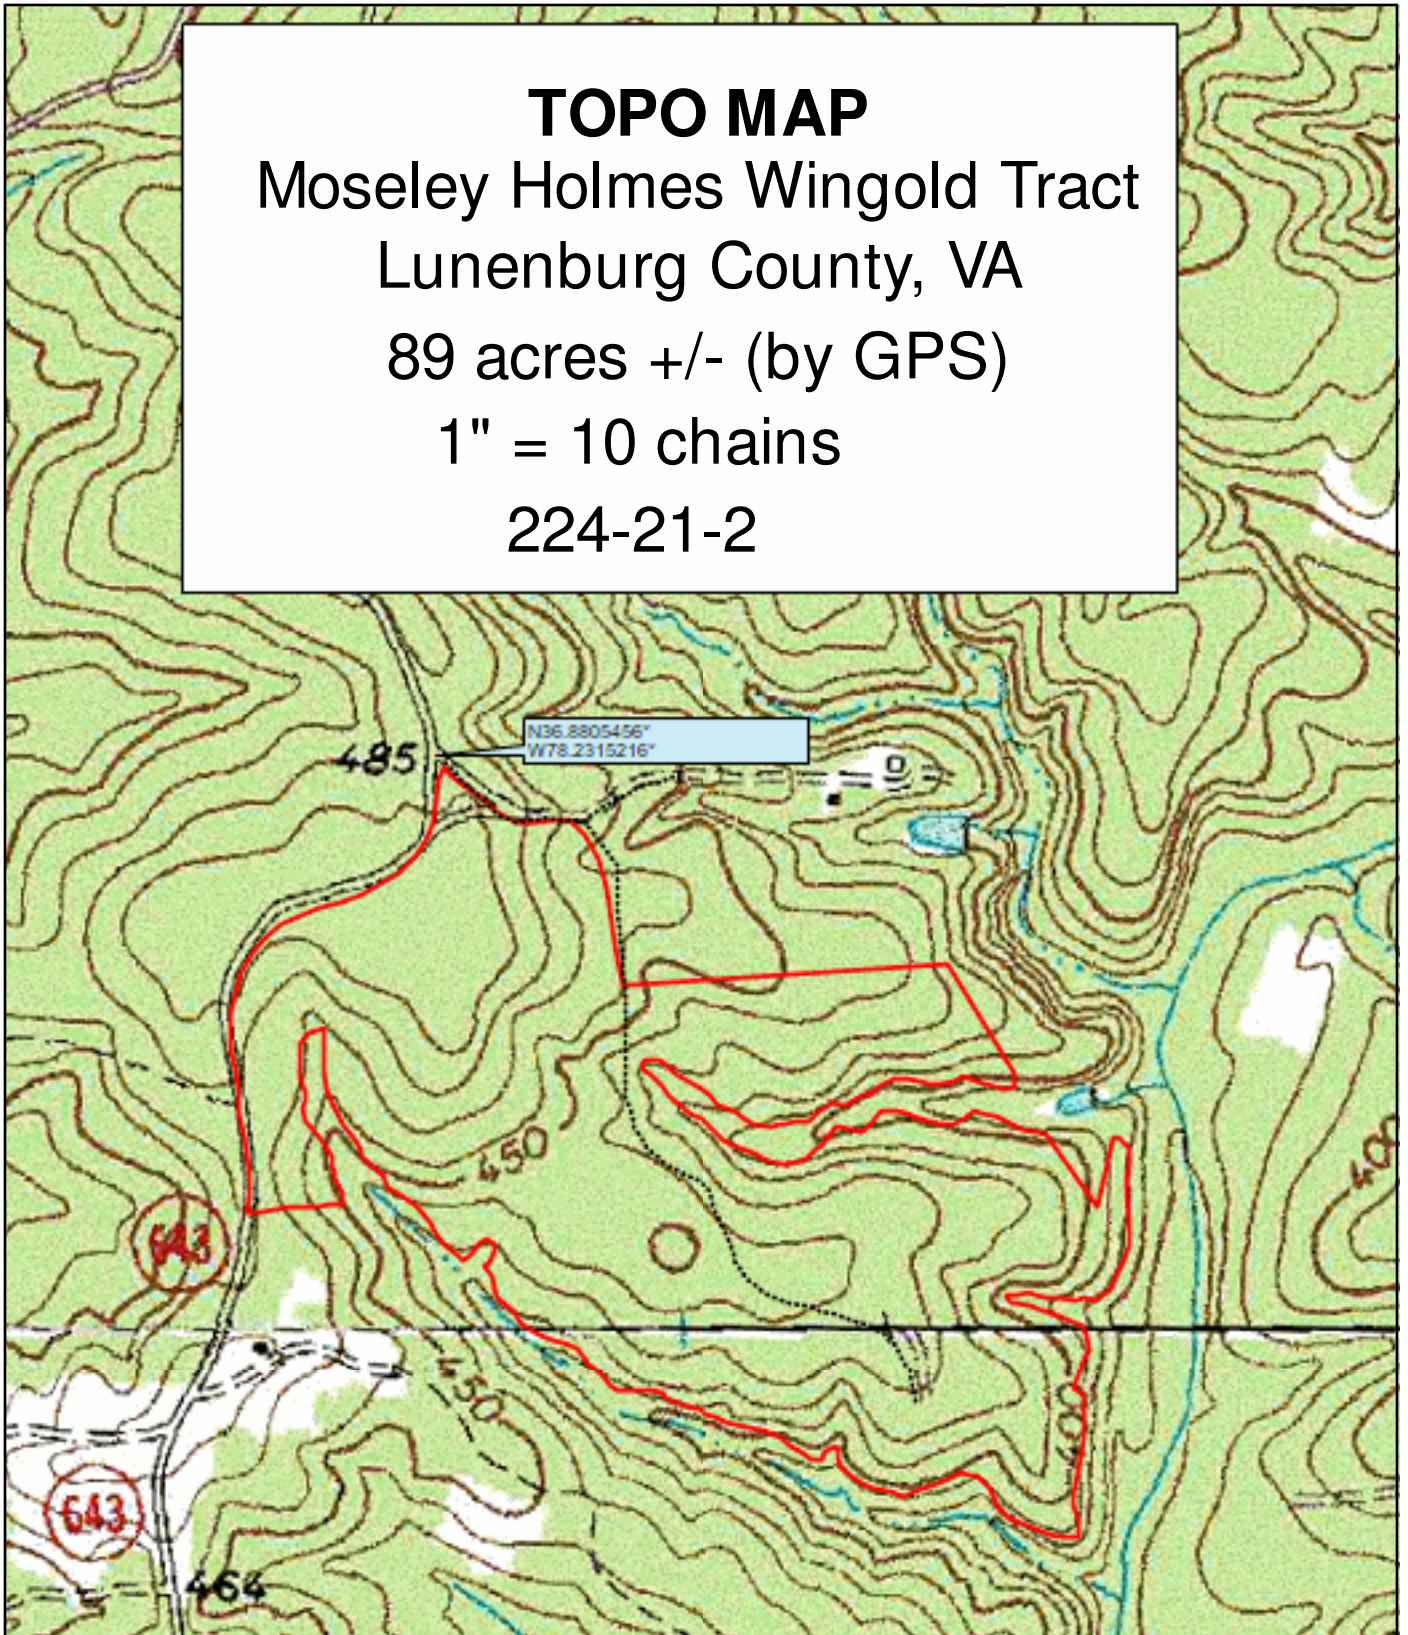

TOPO MAP
 Moseley Holmes Wingold Tract
 Lunenburg County, VA
 89 acres +/- (by GPS)
 1" = 10 chains
 224-21-2

Harvest Boundary Marked With Blue Paint
Property Boundary Marked With Orange Paint

Timber Sale Location and Time
FRM, Inc Office, Aylett, VA
10am, Thursday February 4th, 2021

Data use subject to license.

© DeLorme. XMap® 8.

www.delorme.com