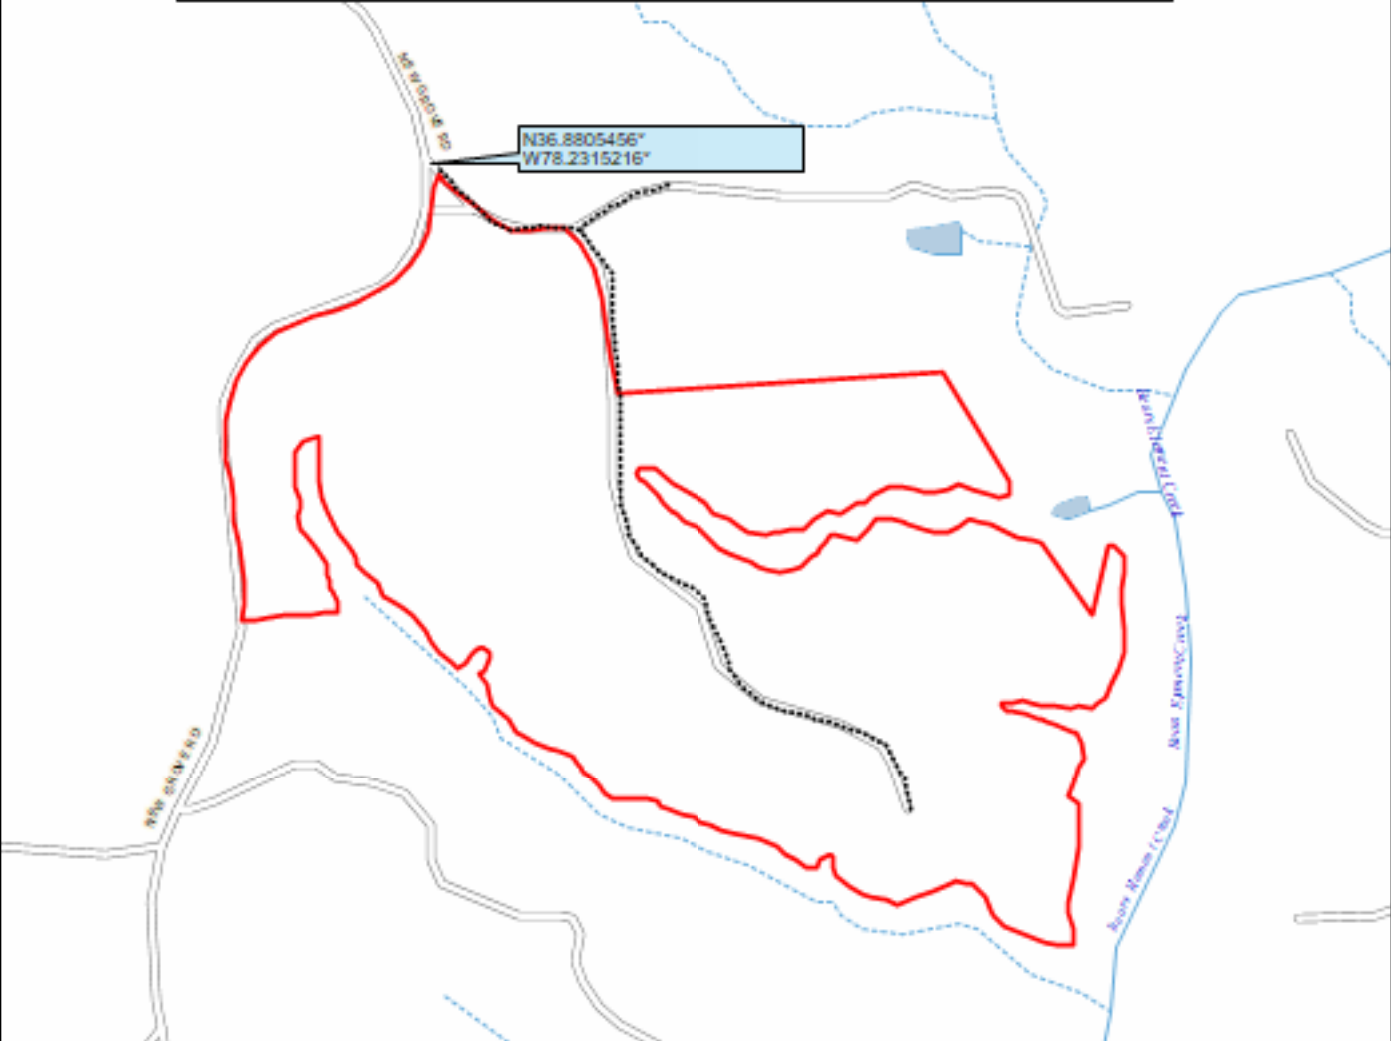

SALE MAP
 Moseley Holmes Wingold Tract
 Lunenburg County, VA
 89 acres +/- (by GPS)
 1" = 10 chains
 224-21-2

<p>Harvest Boundary Marked With Blue Paint Property Boundary Marked With Orange Paint</p>	<p>Timber Sale Location and Time FRM, Inc Office, Aylett, VA 10am, Thursday February 4th, 2021</p>
--	---

Data use subject to license.

© DeLorme. XMap® 8.

www.delorme.com

1" = 1,248.8 ft Data Zoom 15-0