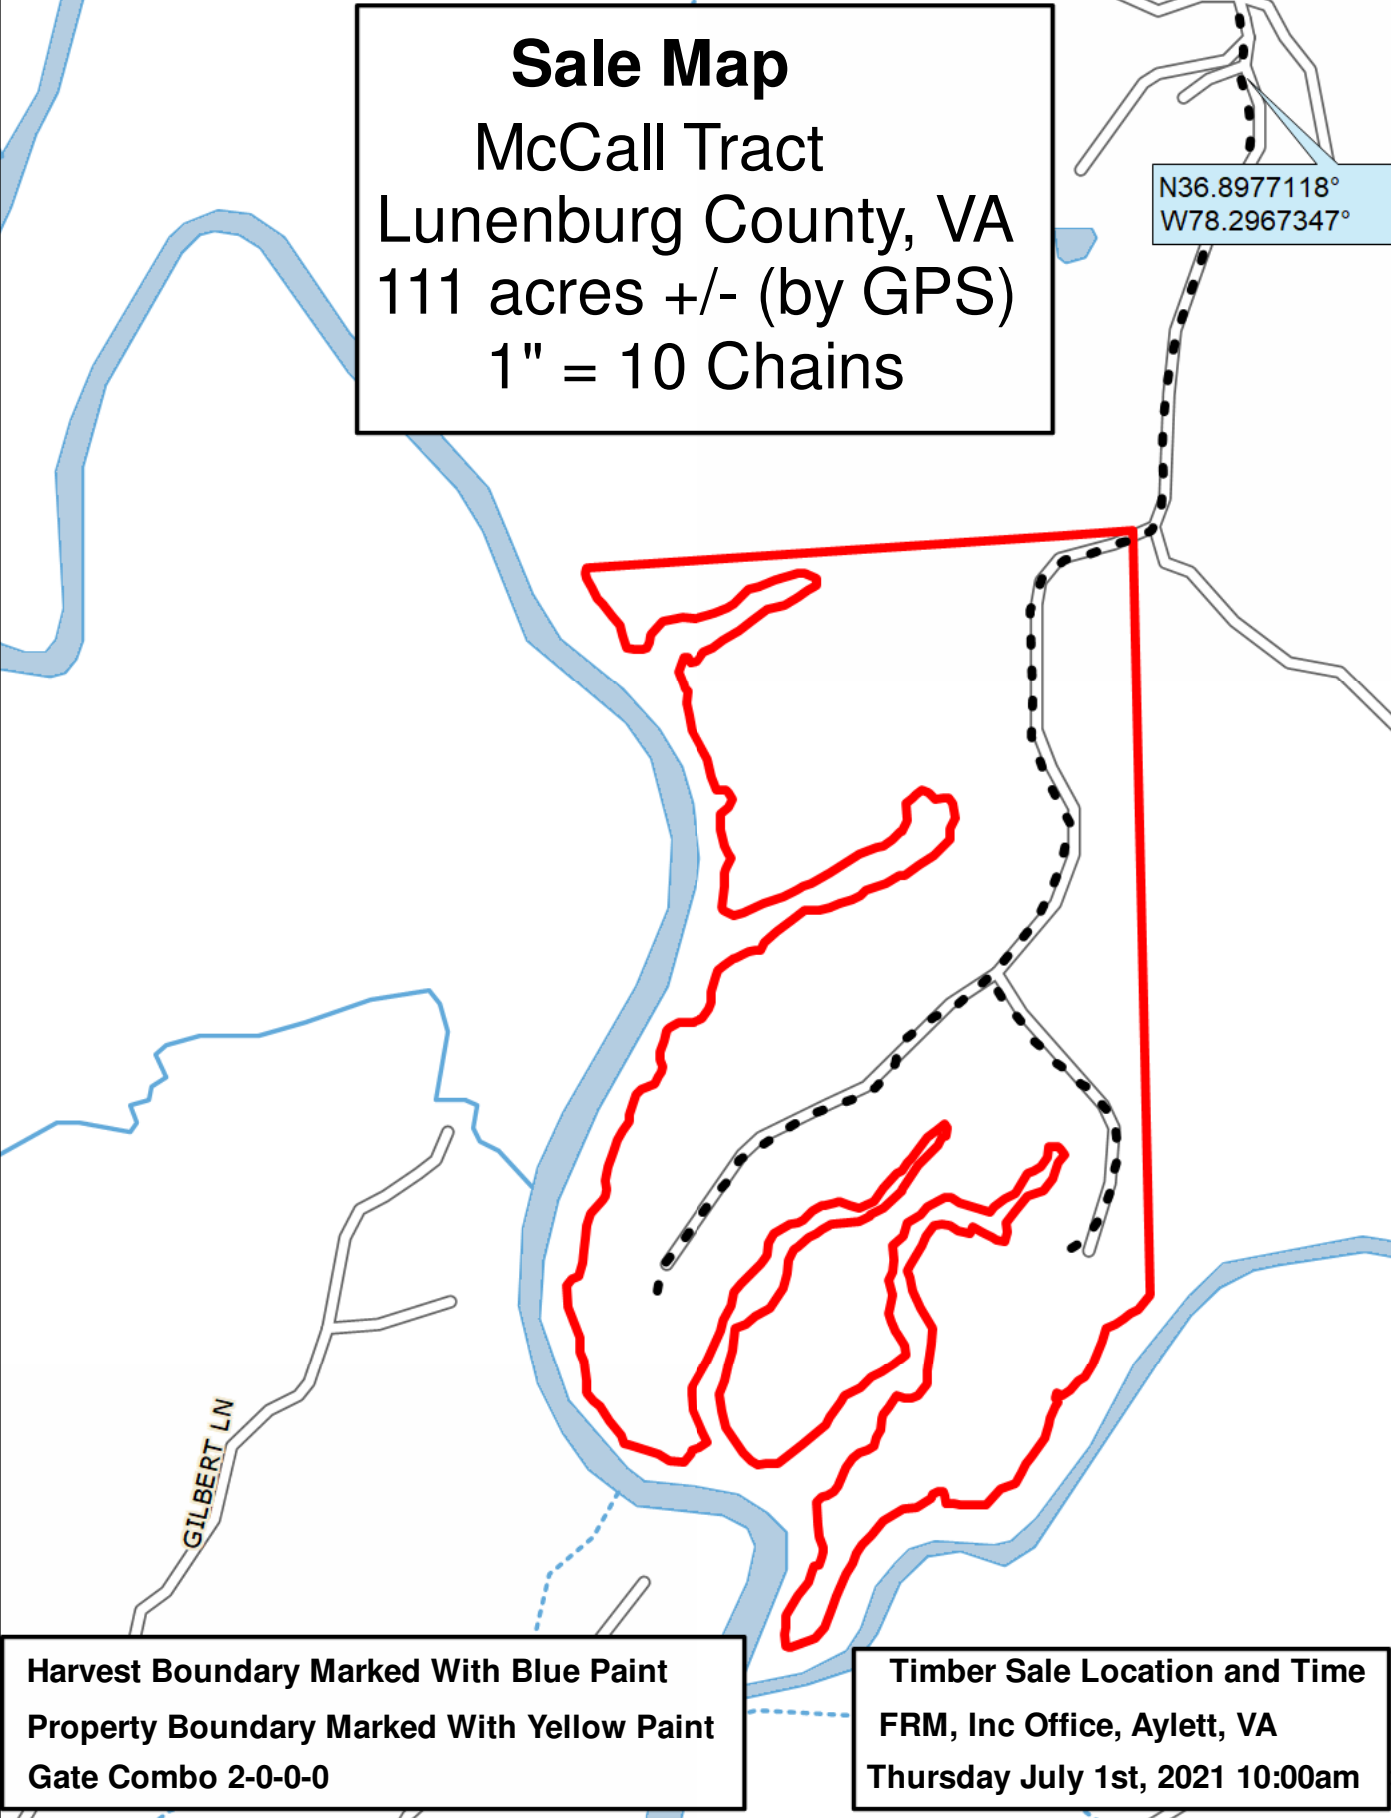

**Sale Map**  
 McCall Tract  
 Lunenburg County, VA  
 111 acres +/- (by GPS)  
 1" = 10 Chains

N36.8977118°  
 W78.2967347°

**Harvest Boundary Marked With Blue Paint**  
**Property Boundary Marked With Yellow Paint**  
**Gate Combo 2-0-0-0**

**Timber Sale Location and Time**  
**FRM, Inc Office, Aylett, VA**  
**Thursday July 1st, 2021 10:00am**