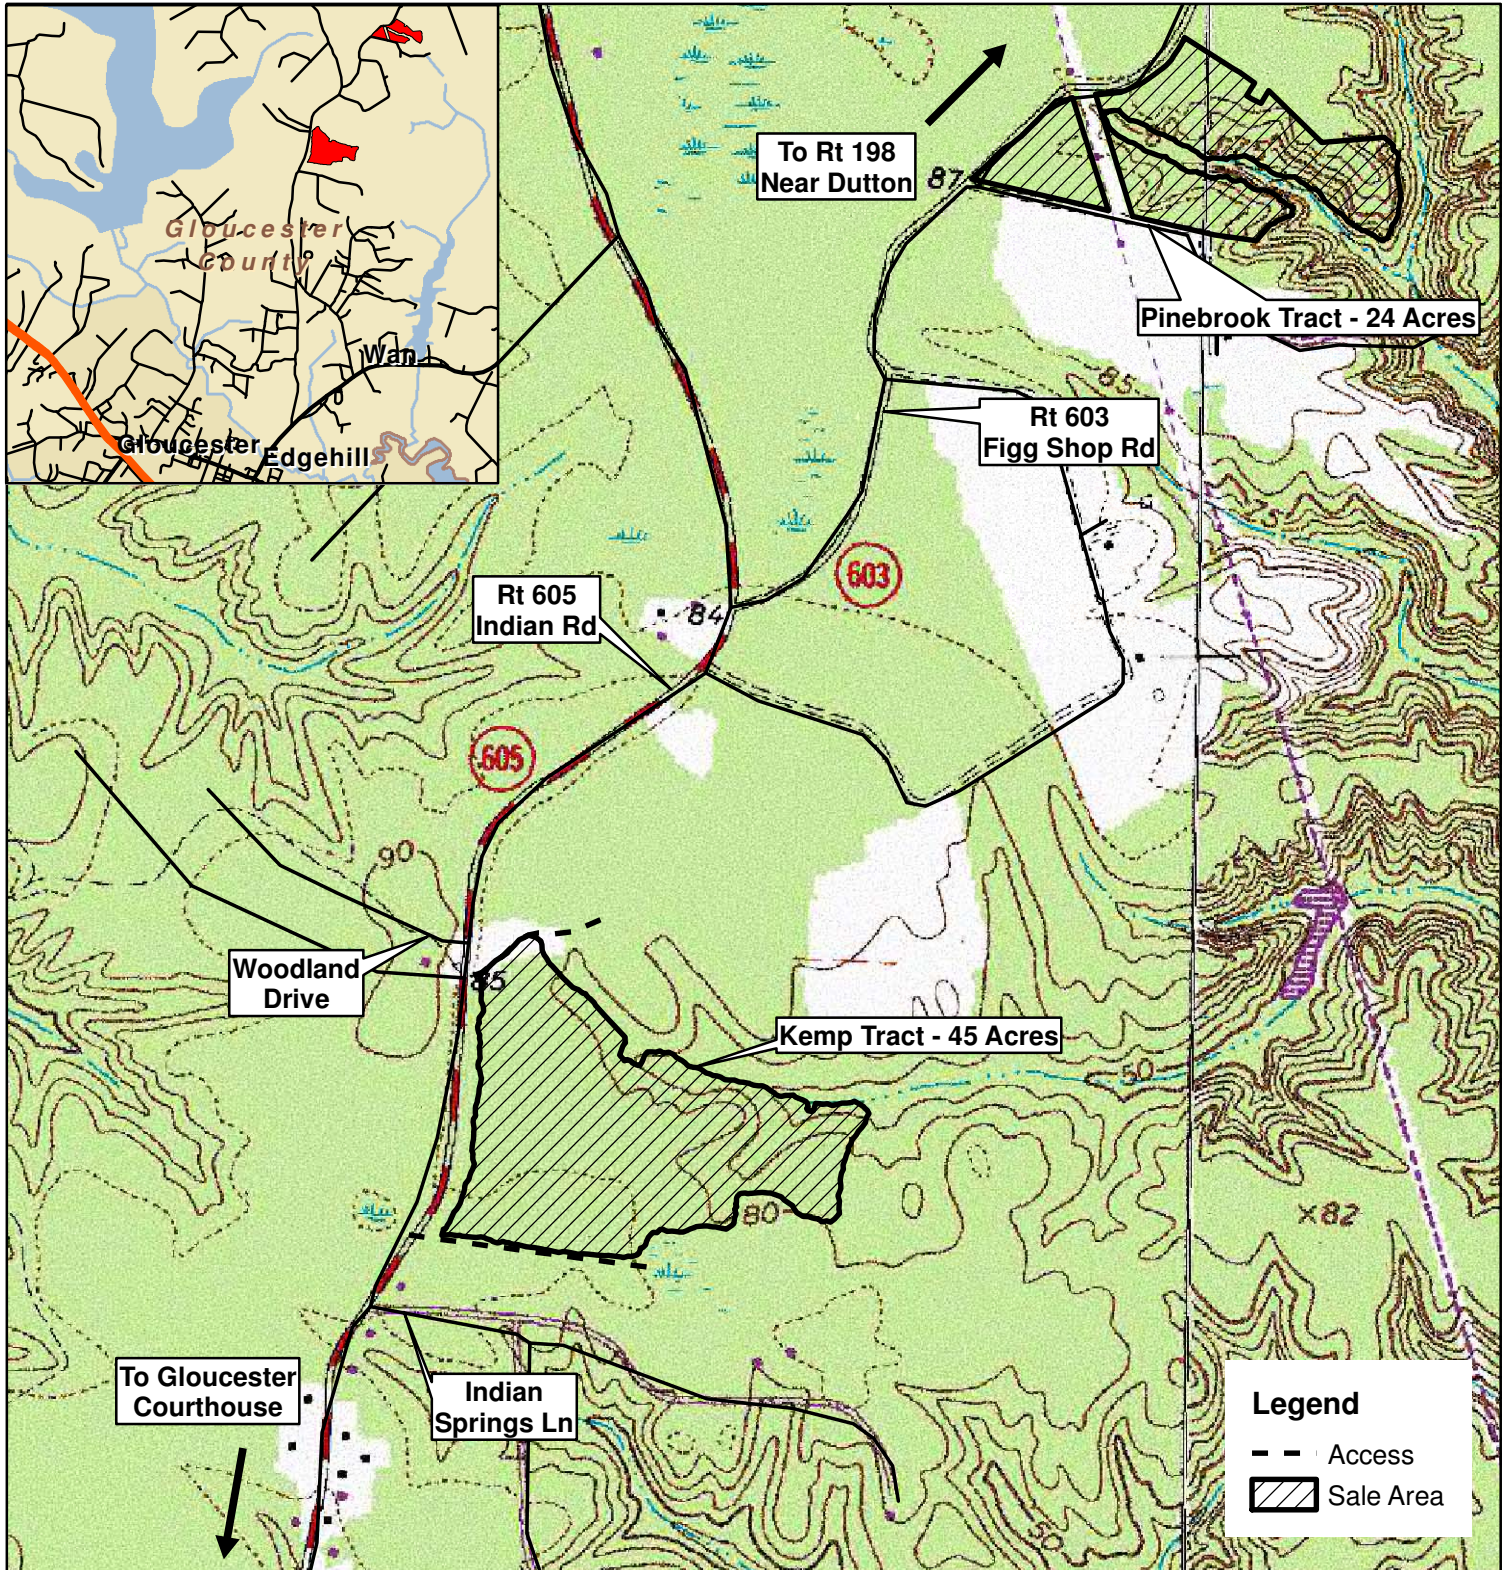

Pinebrook & Kemp Tracts

Gloucester County, VA
Sale Area: 69 +/- Acres (by GPS)

Forest Resources Management, Inc.
7840 Richmond-Tappahannock Highway
Aylett, Virginia 23009
(804)769-3948 Office
(804)769-0853 Fax
(804)690-7011 Mobile
John@FRMVA.com
FRMVA.com

Consulting Foresters
and
Timberland Appraisers

Harvest Boundaries Marked With Blue Flagging and/or Blue Paint
Pines May Be Selected From Within SMZ

Timber sale at 10 AM Thurs., July 15, 2021
At the Forest Resources Mgmt. Office

1 inch = 1,000 feet