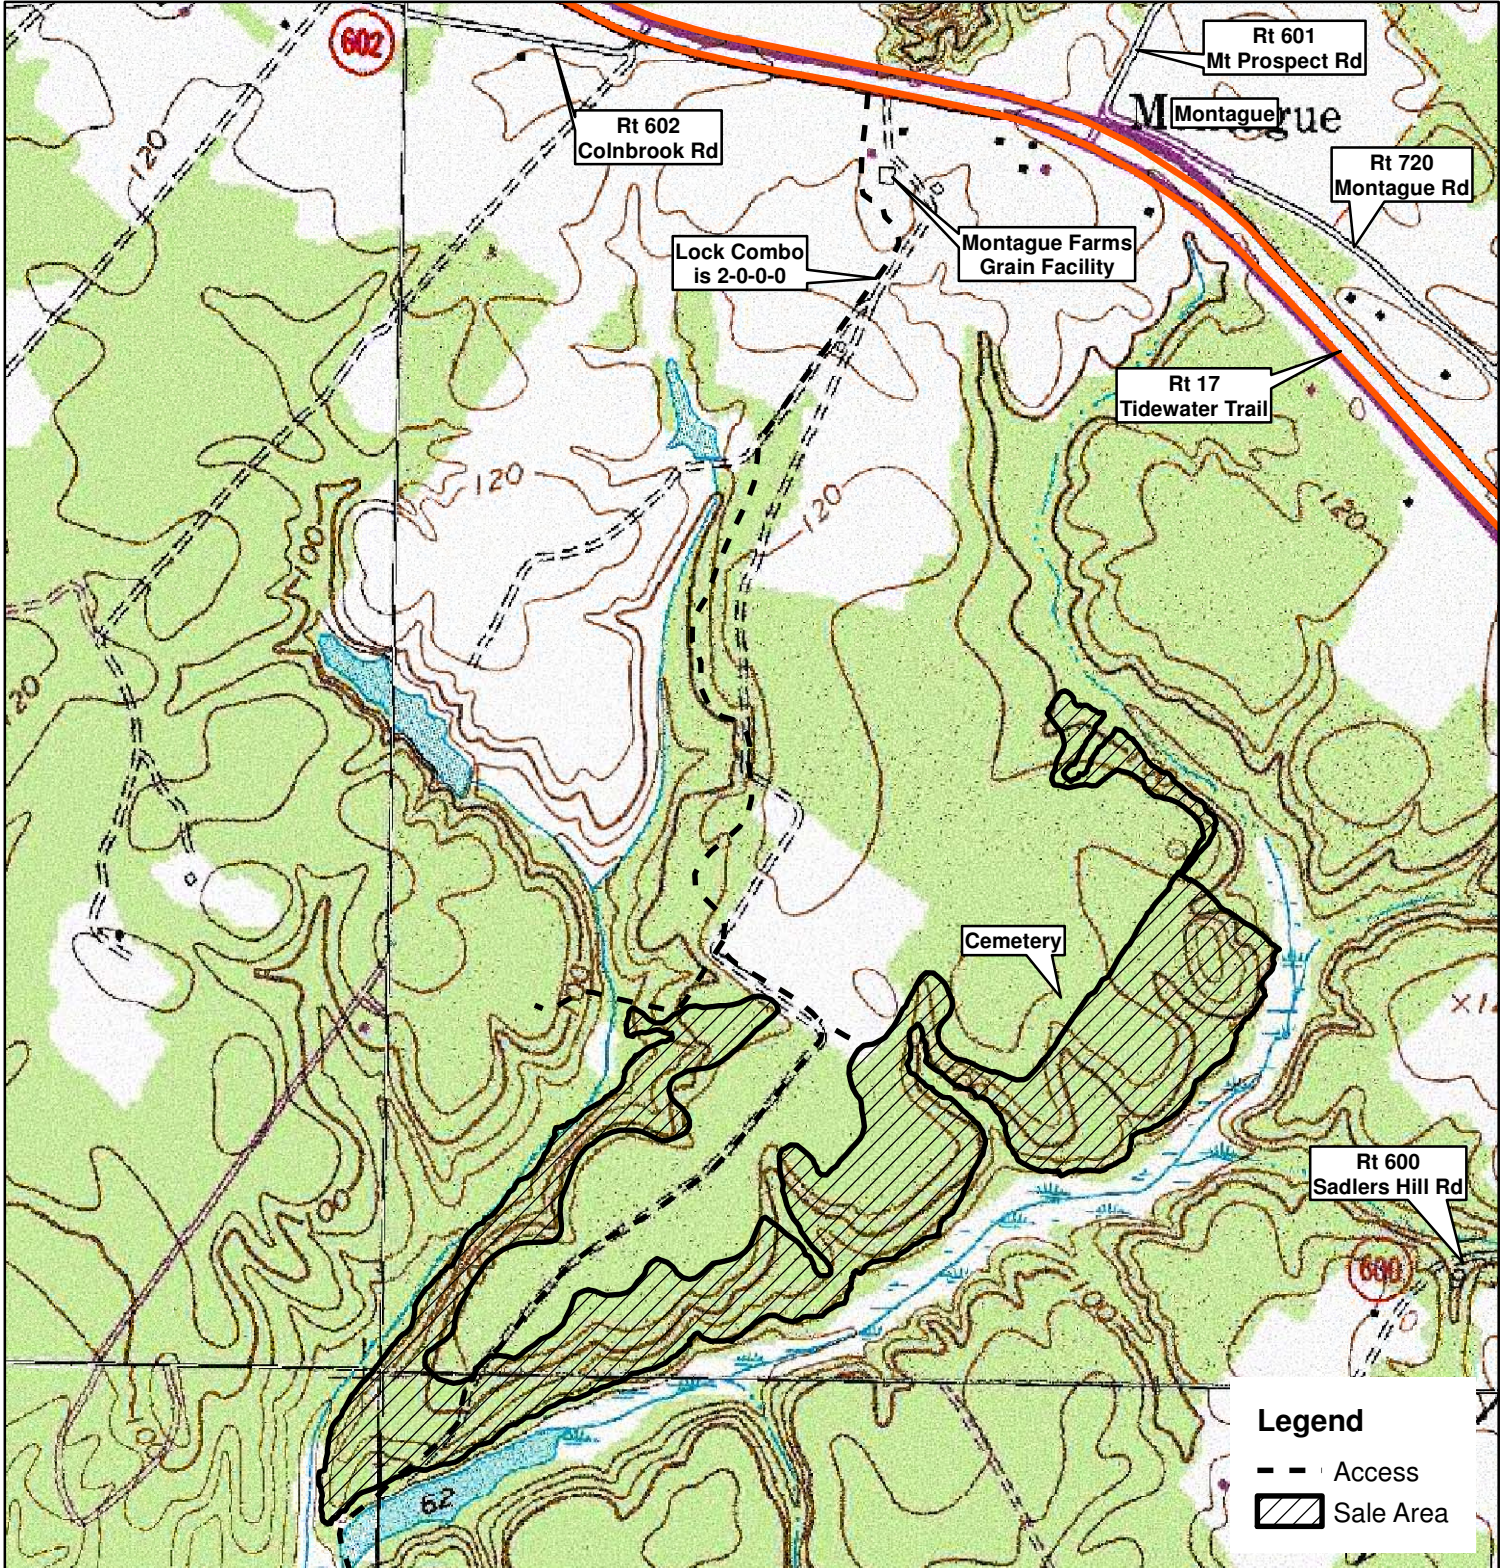

KALAMAZOO FARM

Essex County, VA

Sale Area: 92 +/- acres (by GPS)

Forest Resources Management, Inc.
7840 Richmond-Tappahannock Highway
Aylett, Virginia 23009
(804)769-3948 Office
(804)769-0853 Fax
(804)690-7011 Mobile
John@FRMVA.com
FRMVA.com

*Consulting Foresters
and
Timberland Appraisers*

Harvest Boundaries Marked With Blue Paint

No Harvest From Within SMZ

1 inch = 1,000 feet

Timber sale at 10 am Thurs., May 6, 2021

At the Forest Resources Mgmt. Office