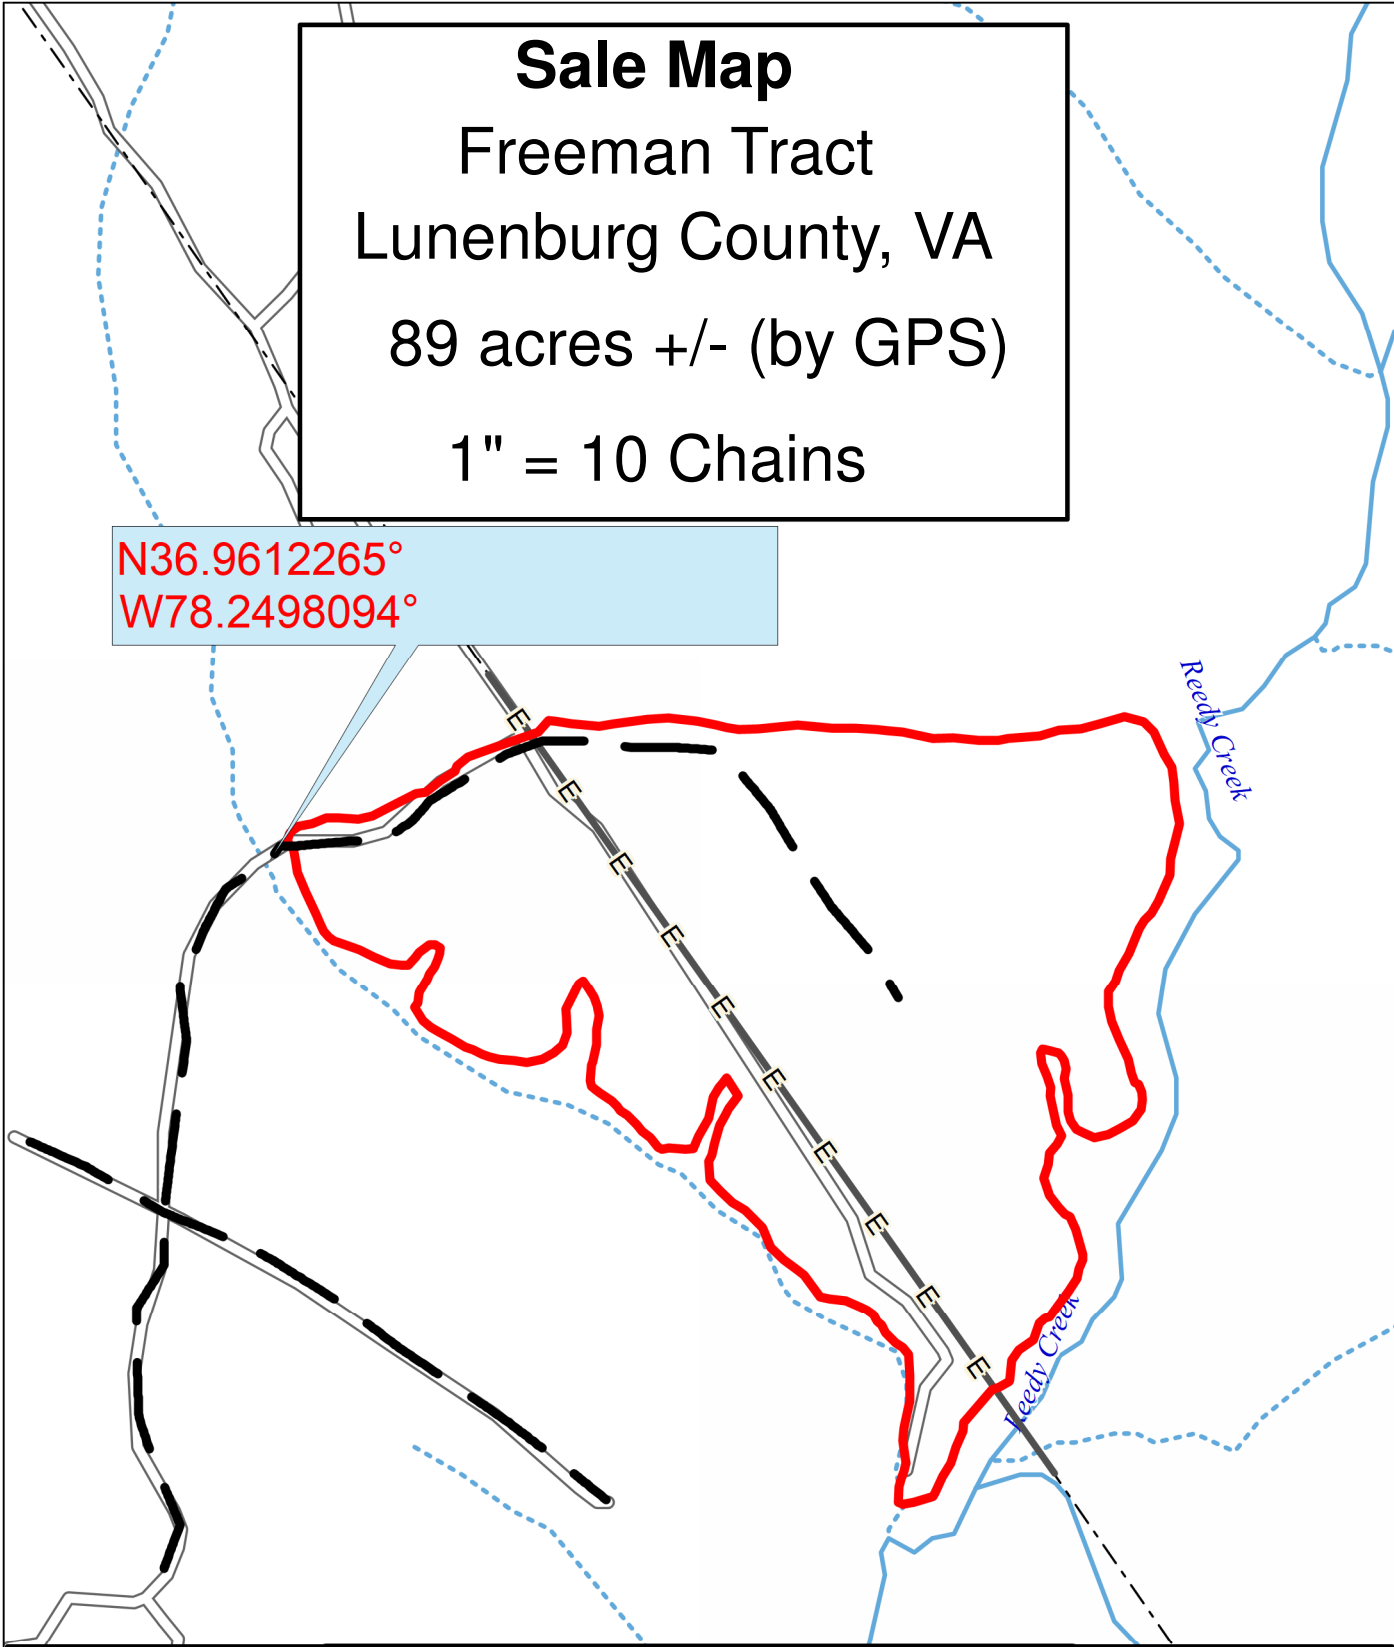

Sale Map
 Freeman Tract
 Lunenburg County, VA
 89 acres +/- (by GPS)
 1" = 10 Chains

N36.9612265°
 W78.2498094°

<p>Harvest Boundary Marked With Blue Paint Property Boundary Marked With Yellow Paint Gate Combo 2-0-0-0</p>	<p>Timber Sale Location and Time FRM, Inc Office, Aylett, VA Thursday May 13th, 2021 10:00am</p>
--	--