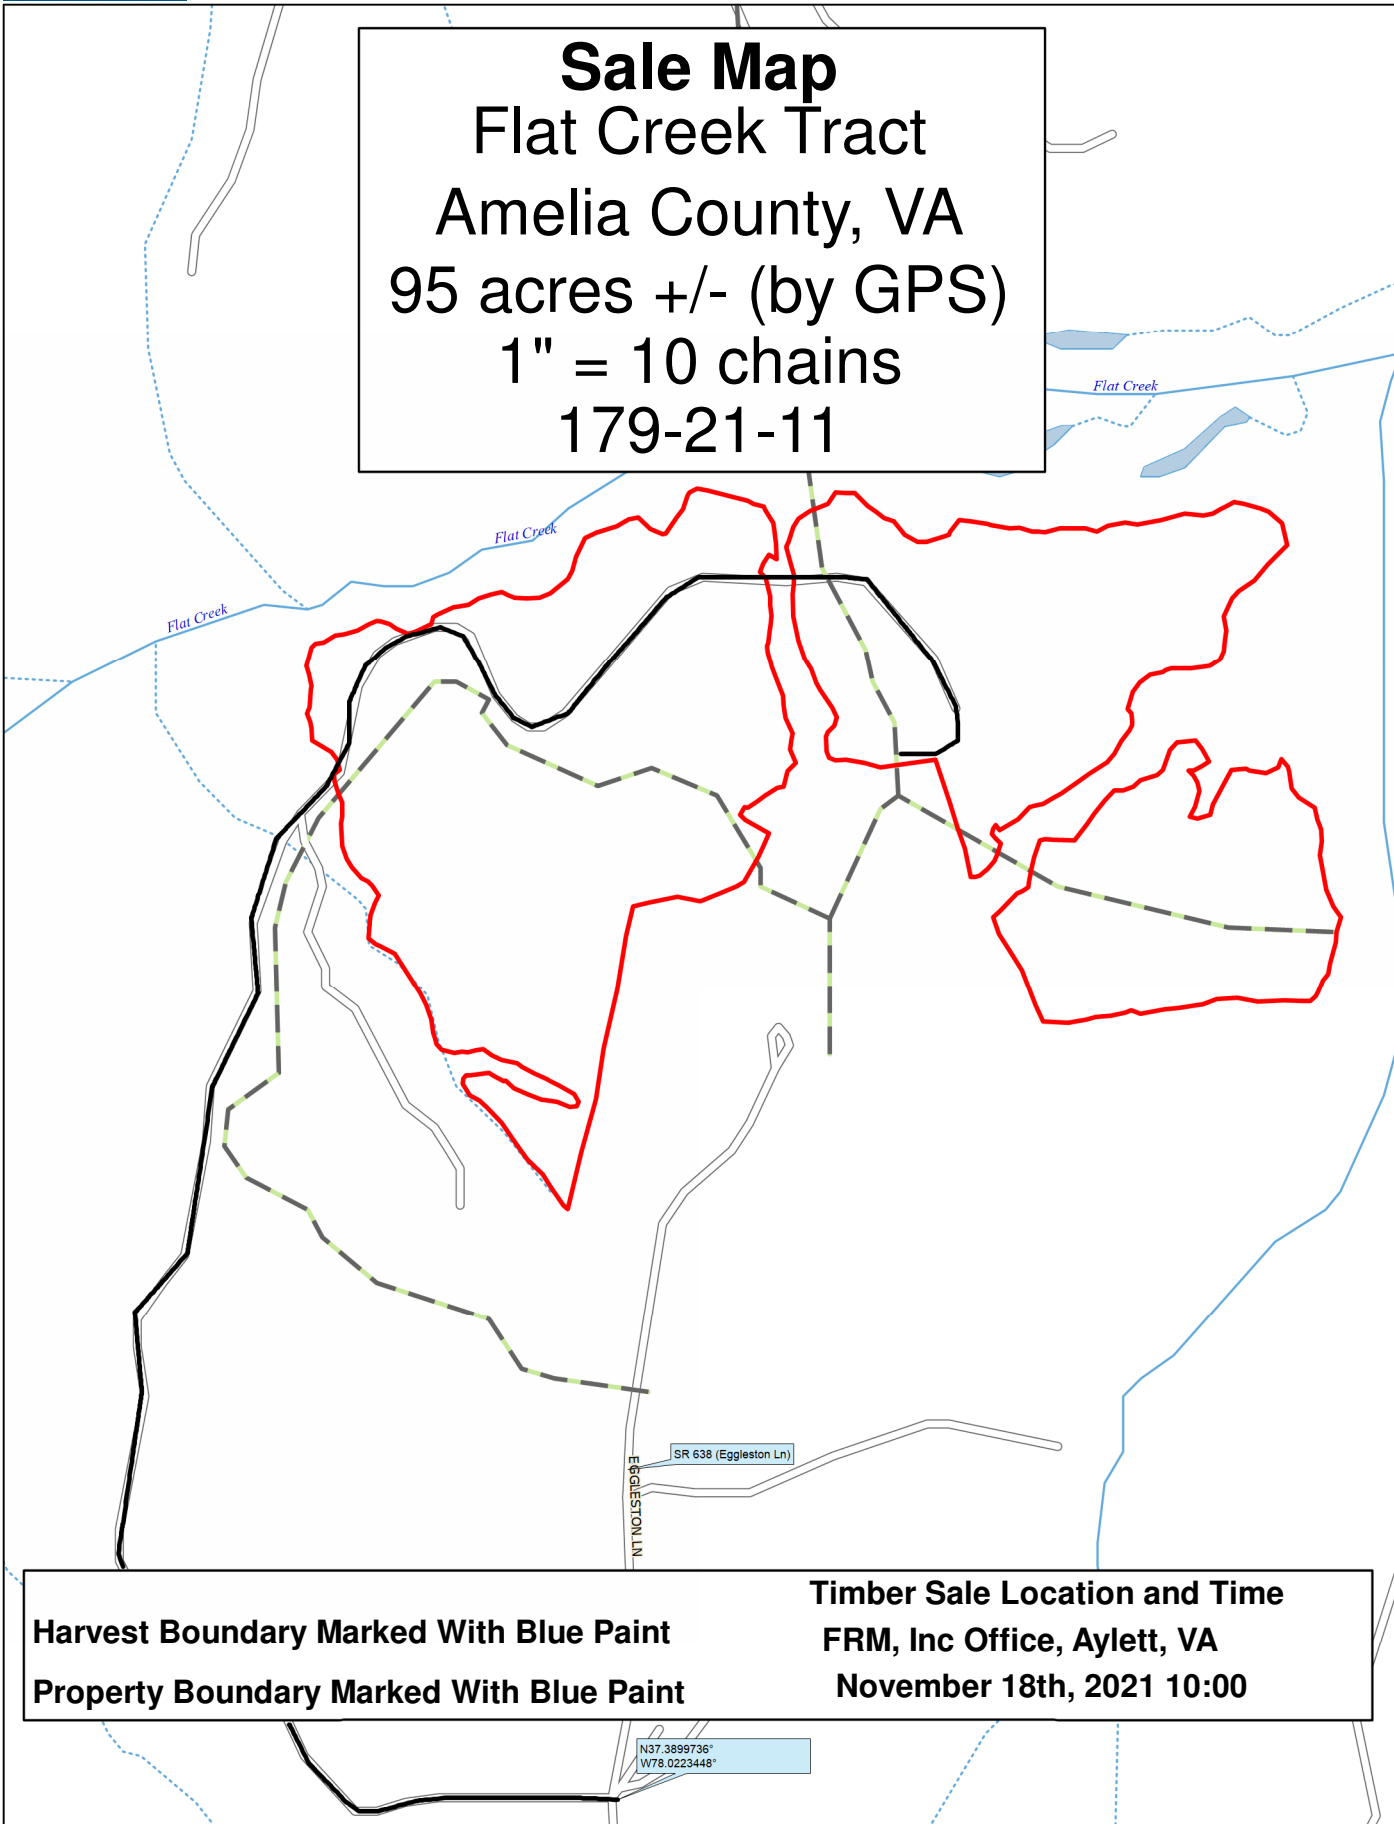

**Sale Map**  
**Flat Creek Tract**  
**Amelia County, VA**  
**95 acres +/- (by GPS)**  
**1" = 10 chains**  
**179-21-11**

**Harvest Boundary Marked With Blue Paint**  
**Property Boundary Marked With Blue Paint**

**Timber Sale Location and Time**  
**FRM, Inc Office, Aylett, VA**  
**November 18th, 2021 10:00**