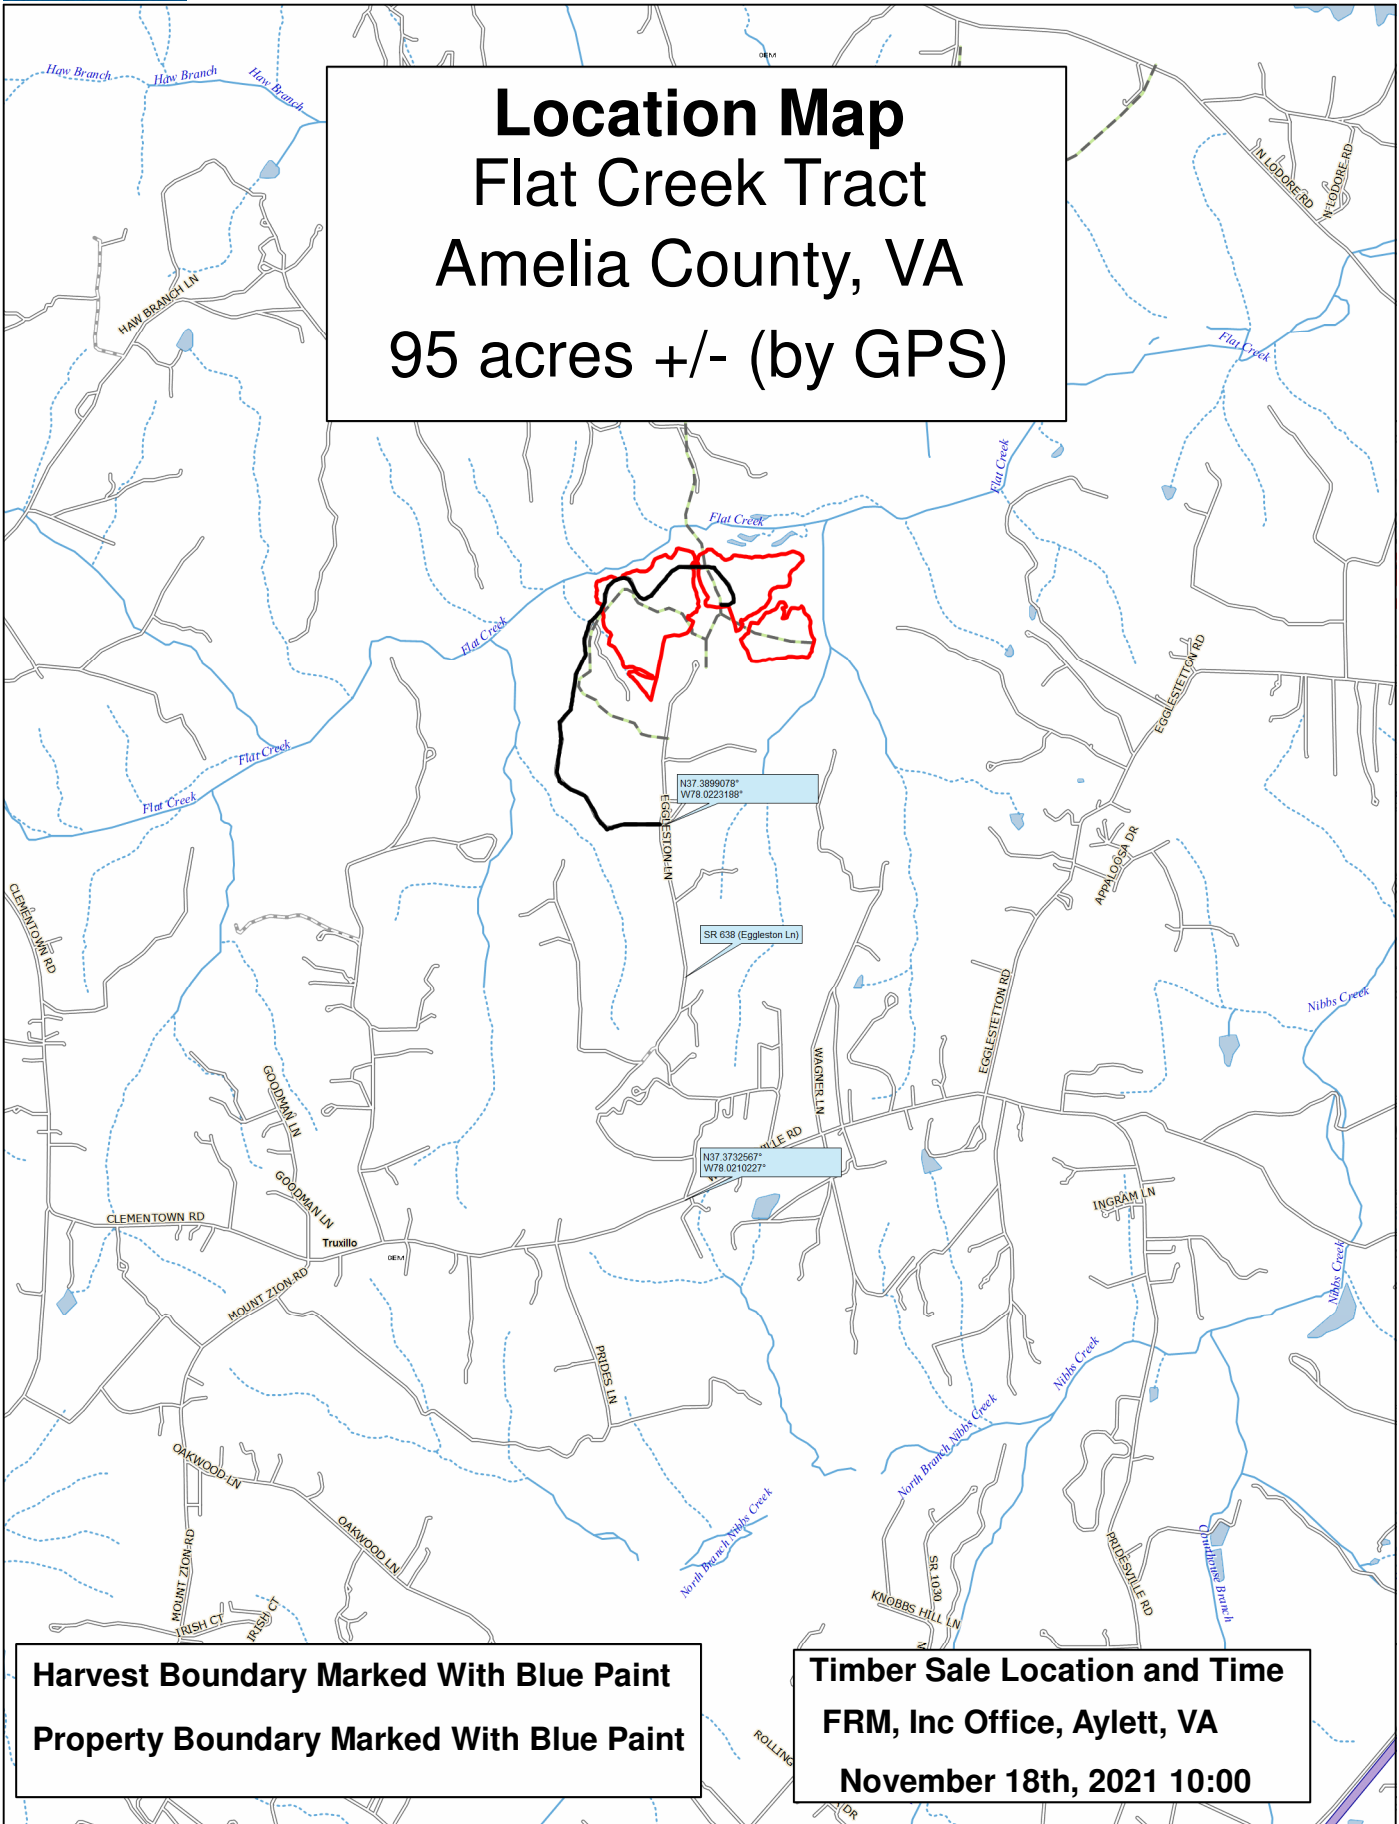

Location Map
Flat Creek Tract
Amelia County, VA
95 acres +/- (by GPS)

Harvest Boundary Marked With Blue Paint
Property Boundary Marked With Blue Paint

Timber Sale Location and Time
FRM, Inc Office, Aylett, VA
November 18th, 2021 10:00