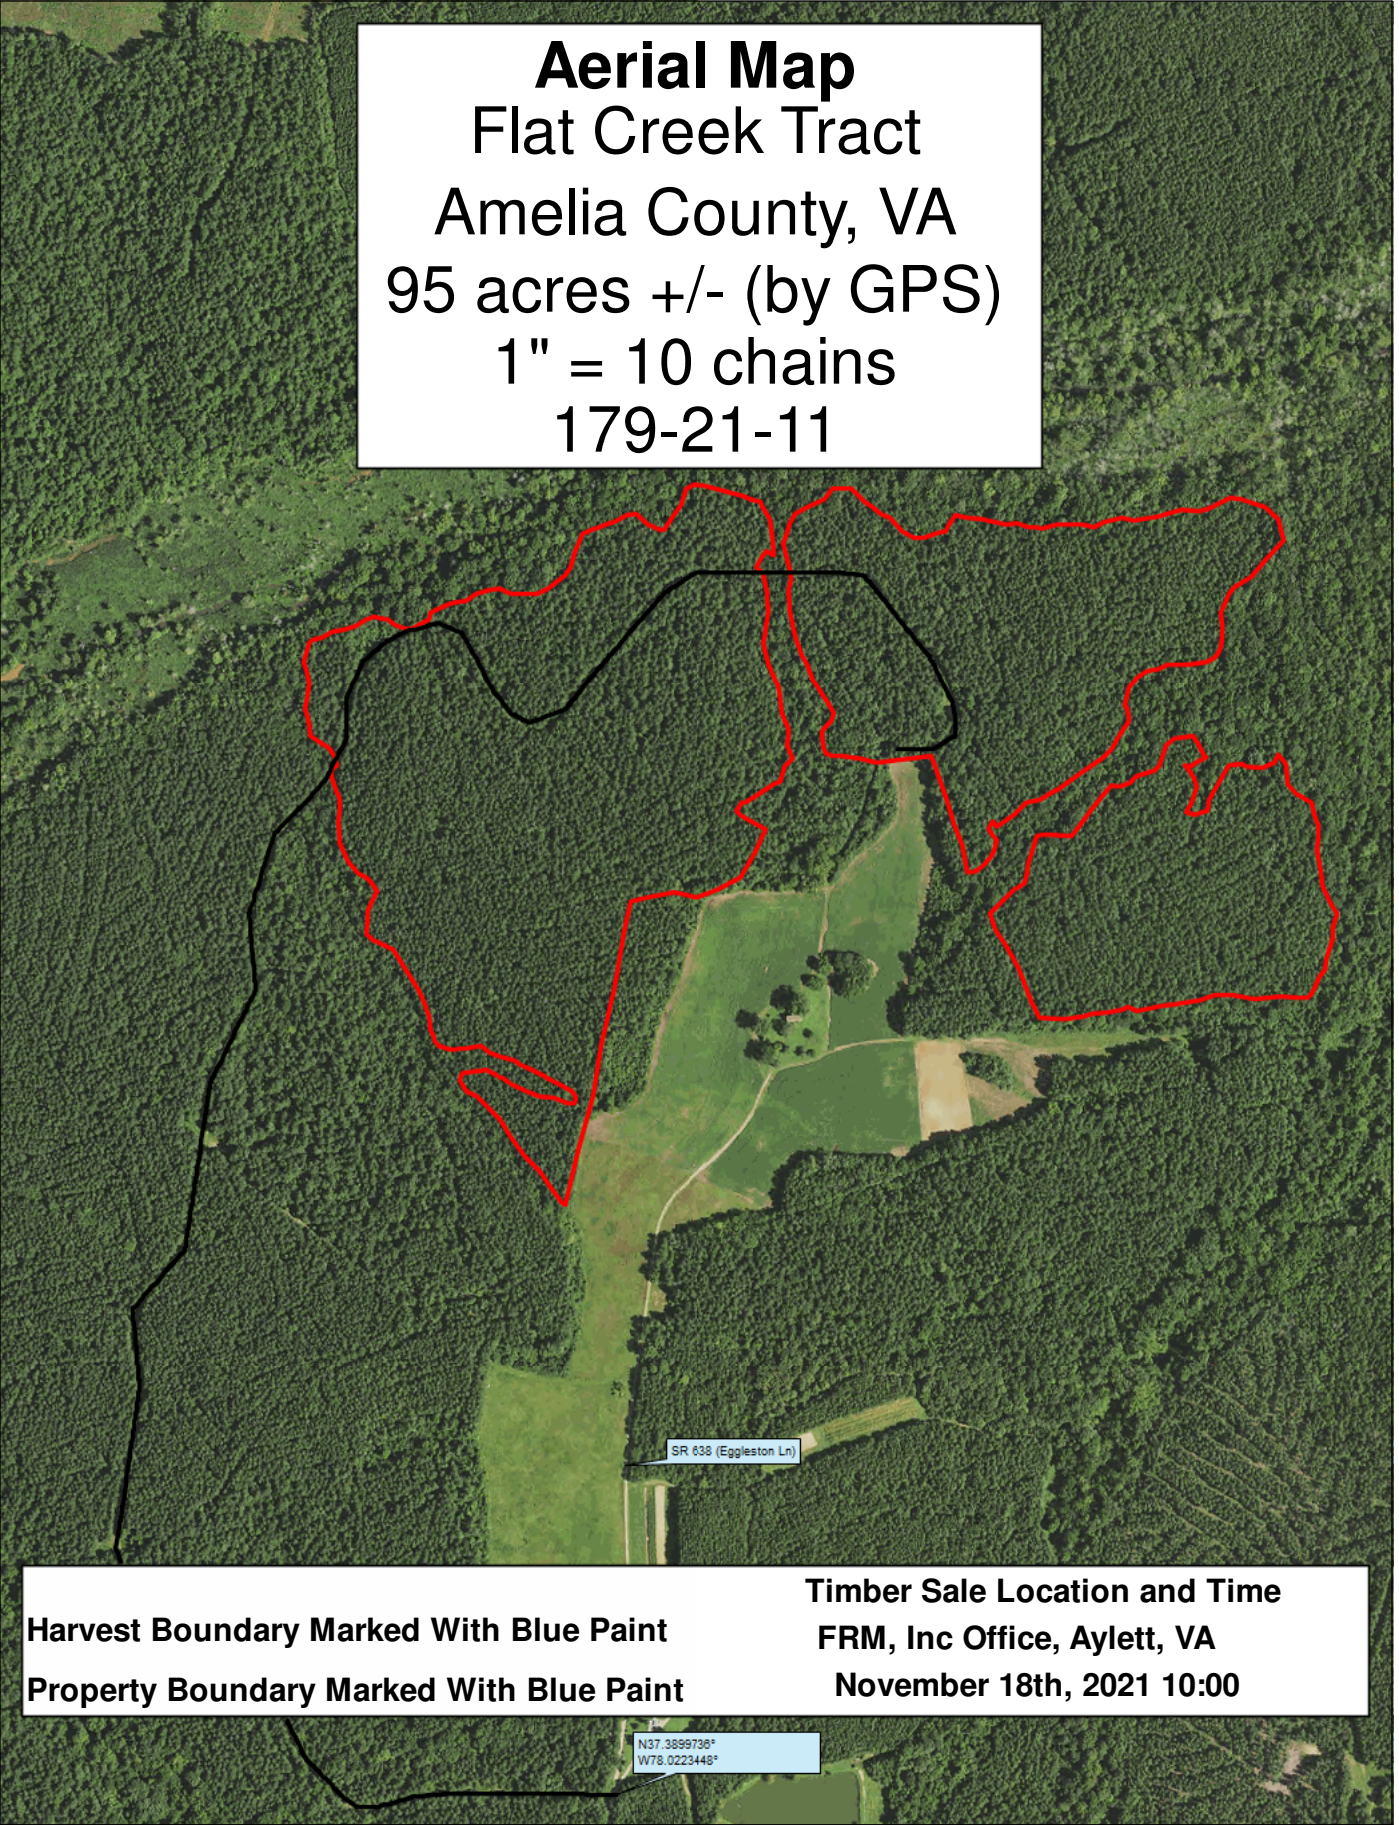

Aerial Map
Flat Creek Tract
Amelia County, VA
95 acres +/- (by GPS)
1" = 10 chains
179-21-11

Harvest Boundary Marked With Blue Paint
Property Boundary Marked With Blue Paint

Timber Sale Location and Time
FRM, Inc Office, Aylett, VA
November 18th, 2021 10:00