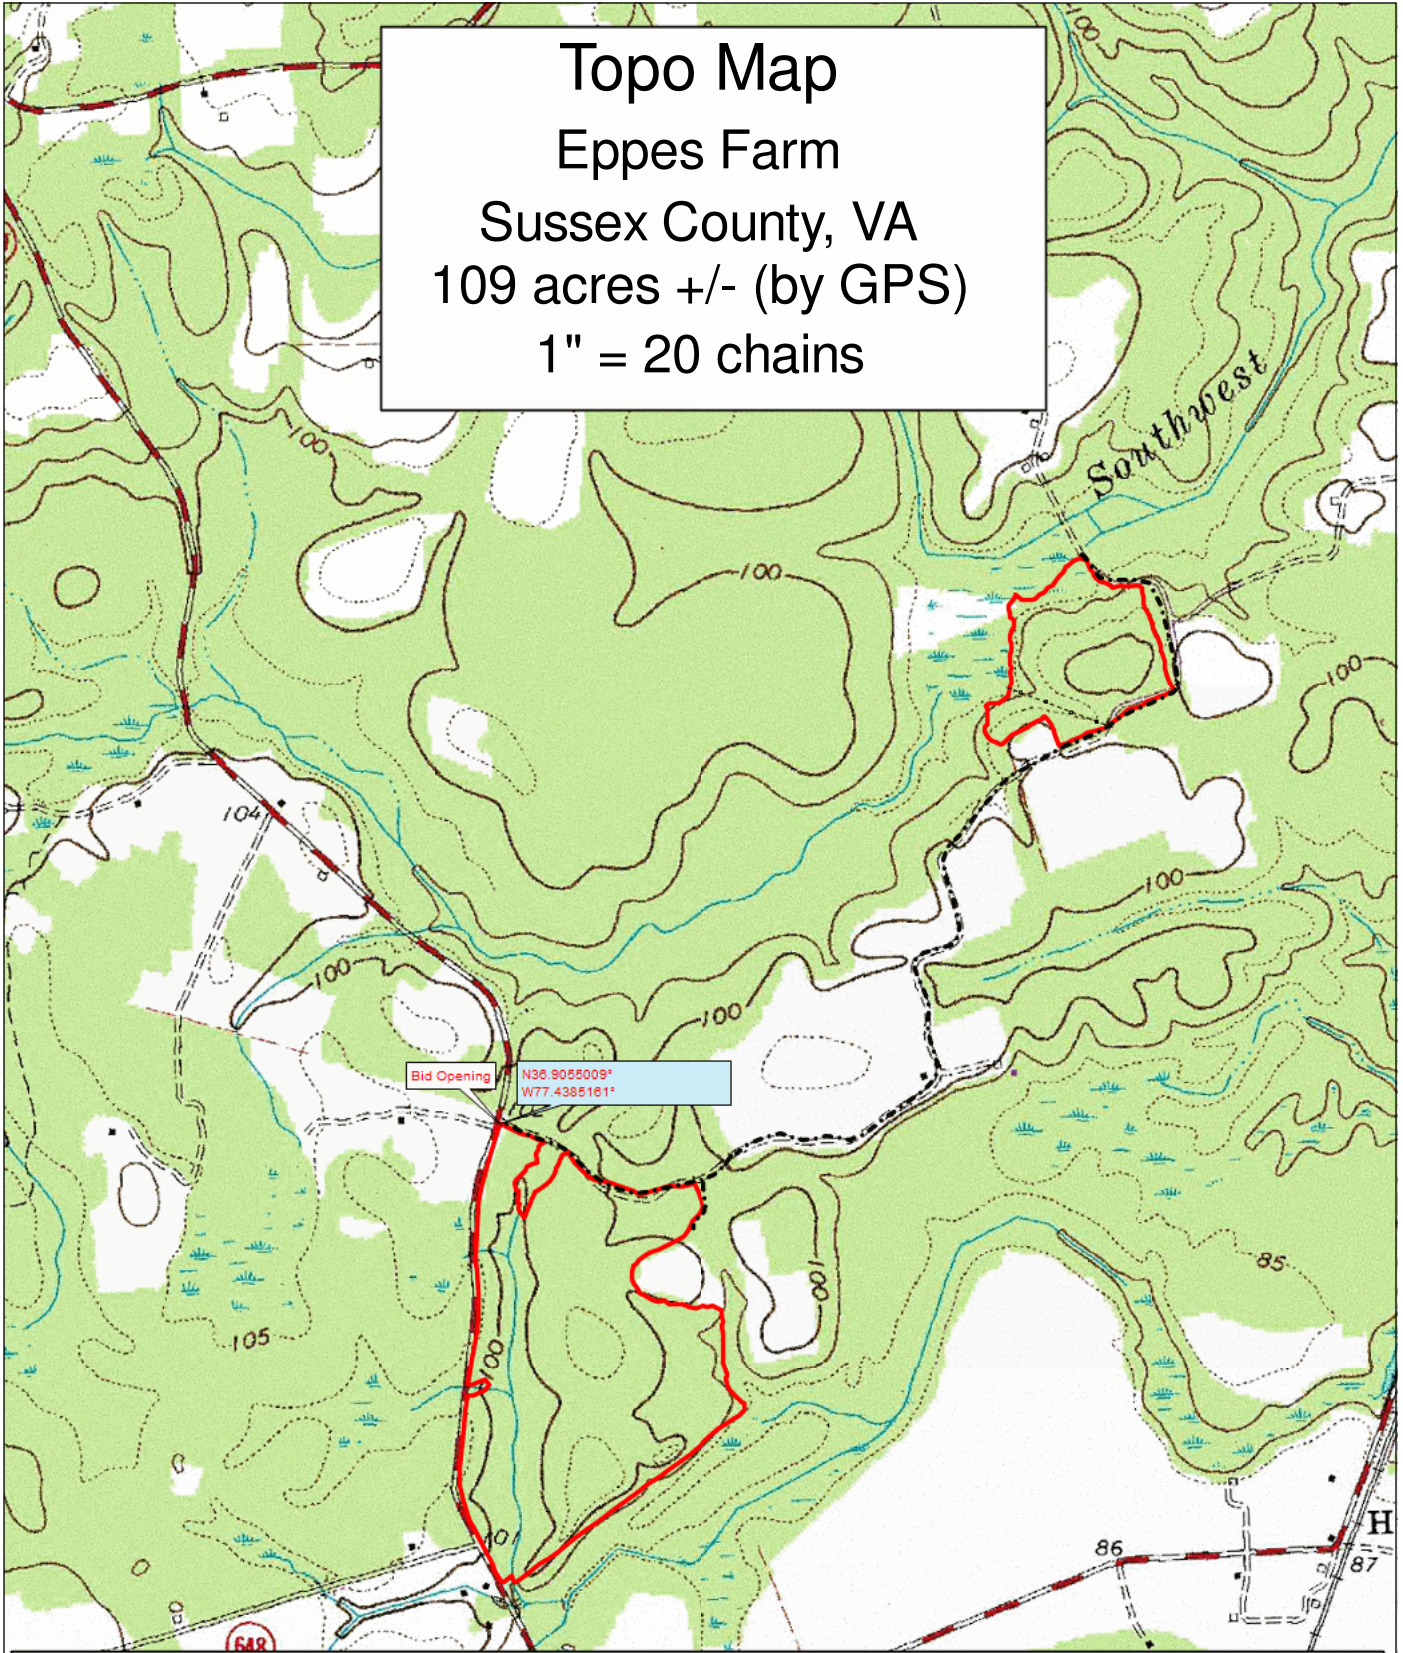

Topo Map  
 Eppes Farm  
 Sussex County, VA  
 109 acres +/- (by GPS)  
 1" = 20 chains

Harvest Boundary Marked With Blue Paint  
 Harvest From SMZ Permitted  
 Lock Combo 2-0-0-0

Timber Sale Location, Date, and Time  
 At The Tract Entrance  
 August 19th, 2021, 10:00am