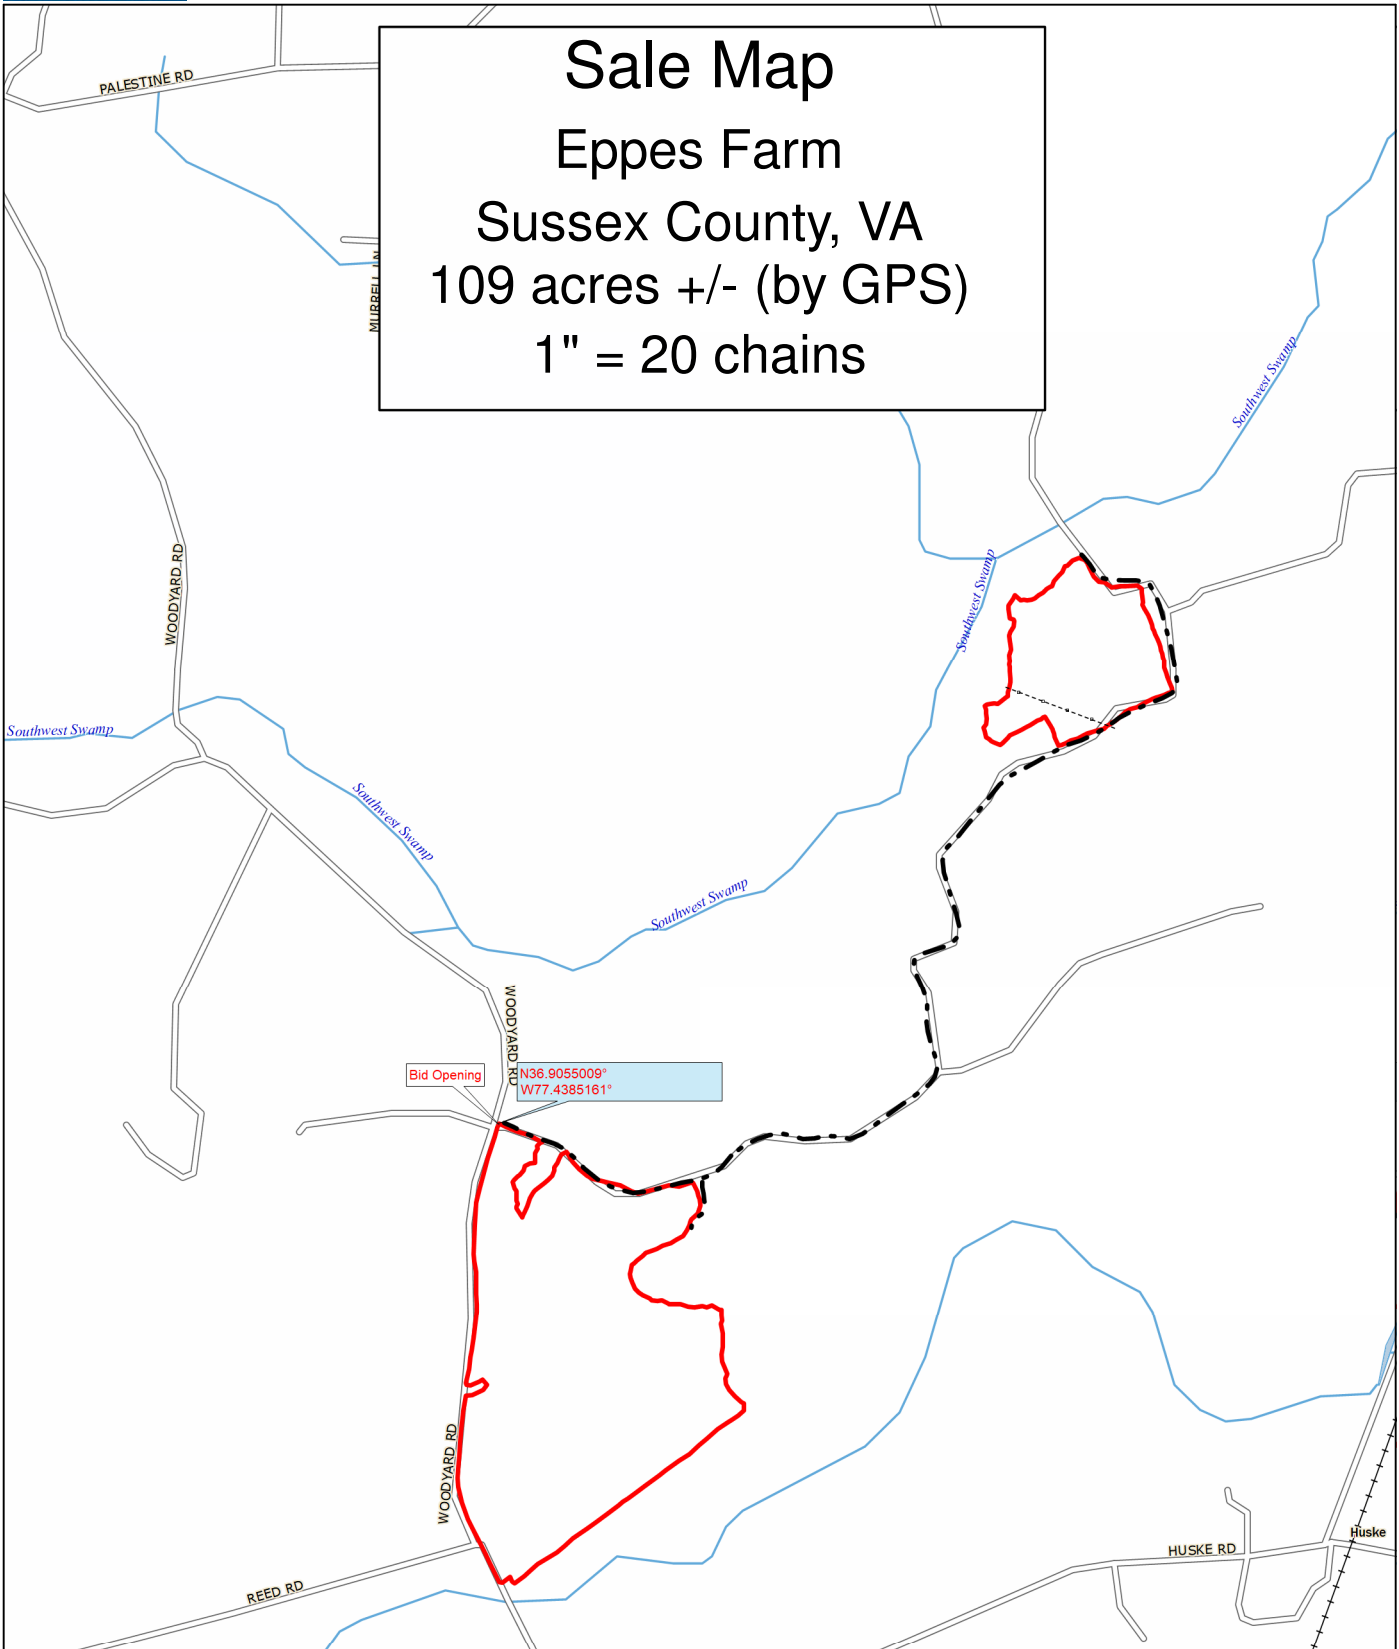

Sale Map
Eppes Farm
Sussex County, VA
109 acres +/- (by GPS)
1" = 20 chains

<p>Harvest Boundary Marked With Blue Paint</p> <p>Harvest From SMZ Permitted</p> <p>Lock Combo 2-0-0-0</p>	<p>Timber Sale Location, Date, and Time</p> <p>At The Tract Entrance</p> <p>August 19th, 2021, 10:00am</p>
--	--