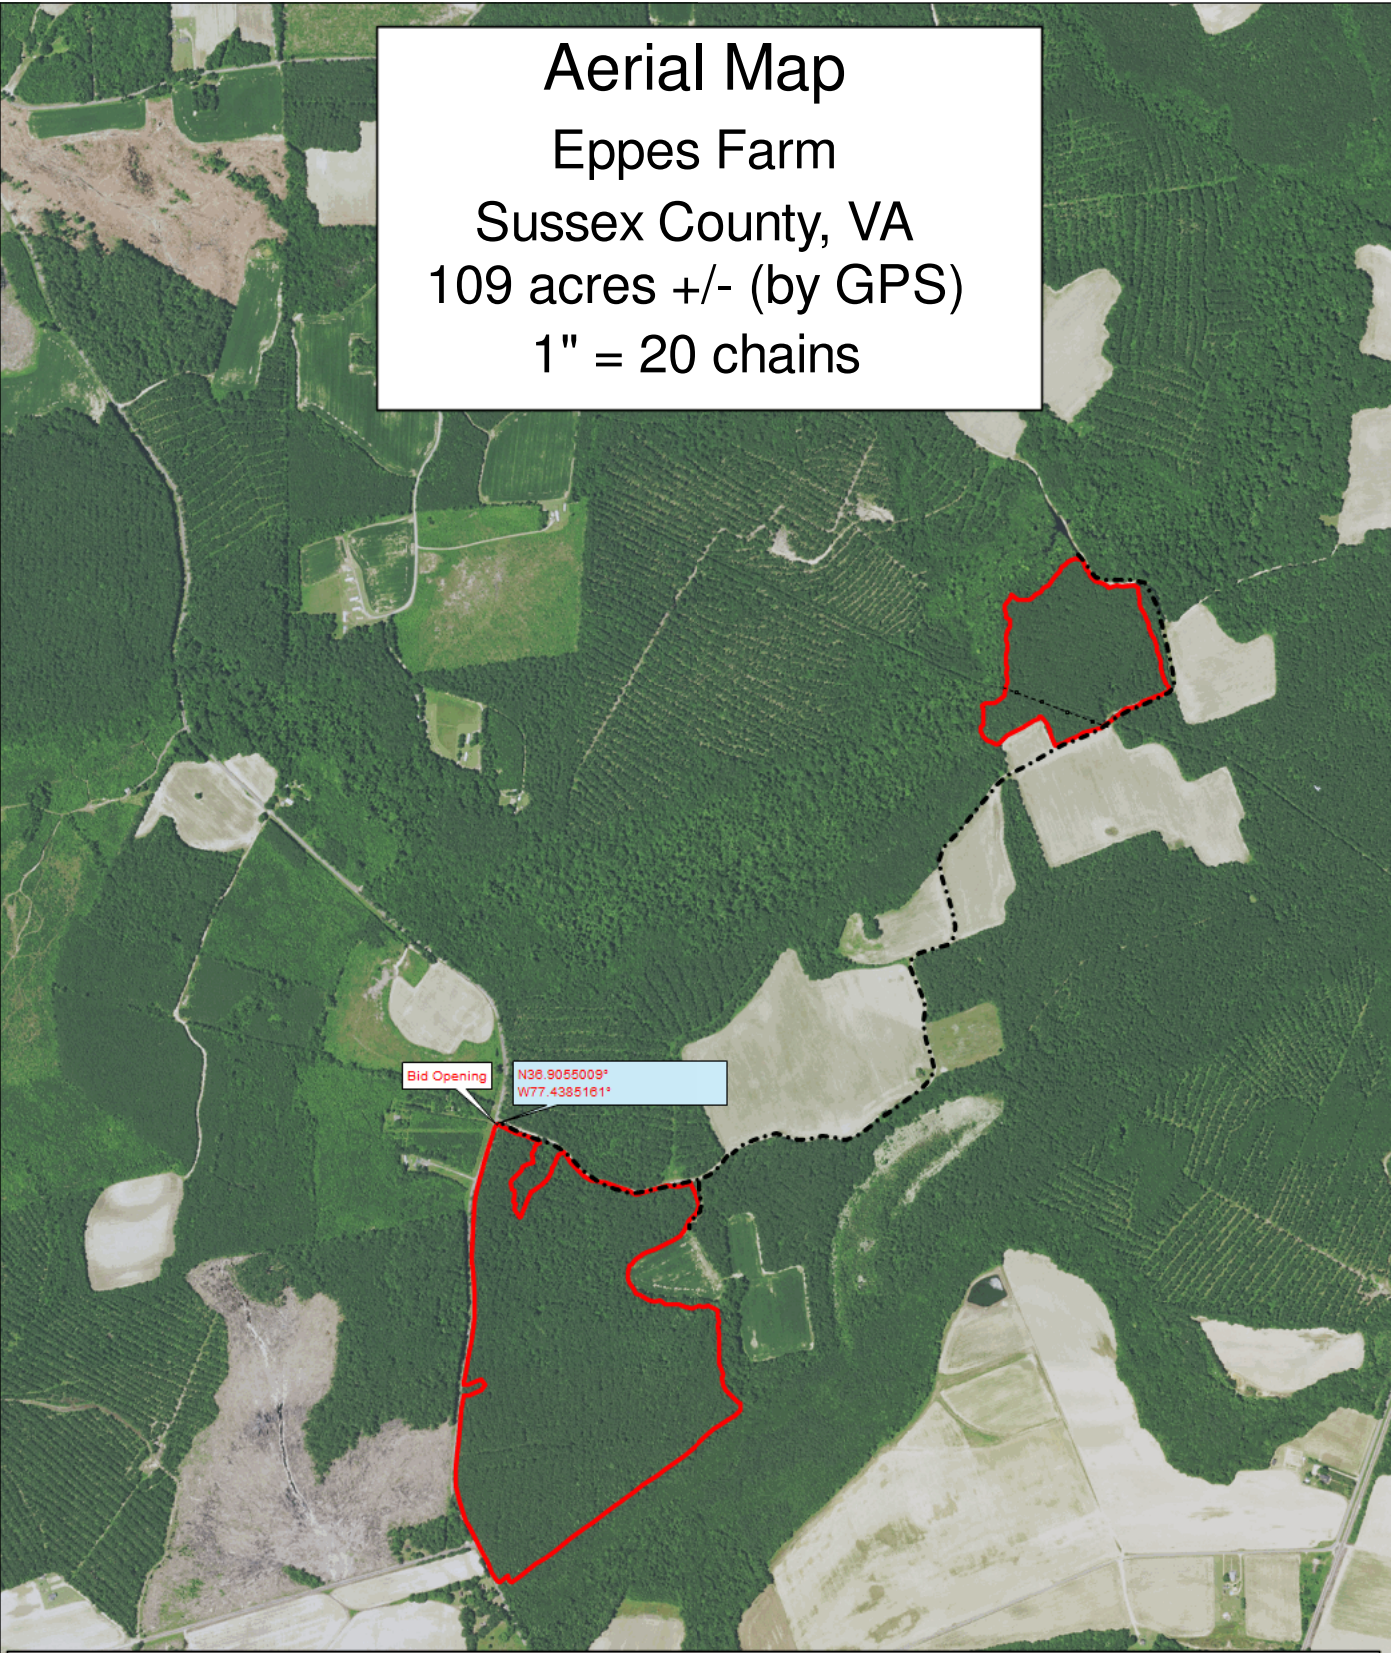

**Aerial Map**  
**Eppes Farm**  
**Sussex County, VA**  
**109 acres +/- (by GPS)**  
**1" = 20 chains**

Harvest Boundary Marked With Blue Paint	Timber Sale Location, Date, and Time
Harvest From SMZ Permitted	At The Tract Entrance
Lock Combo 2-0-0-0	August 19th, 2021, 10:00am