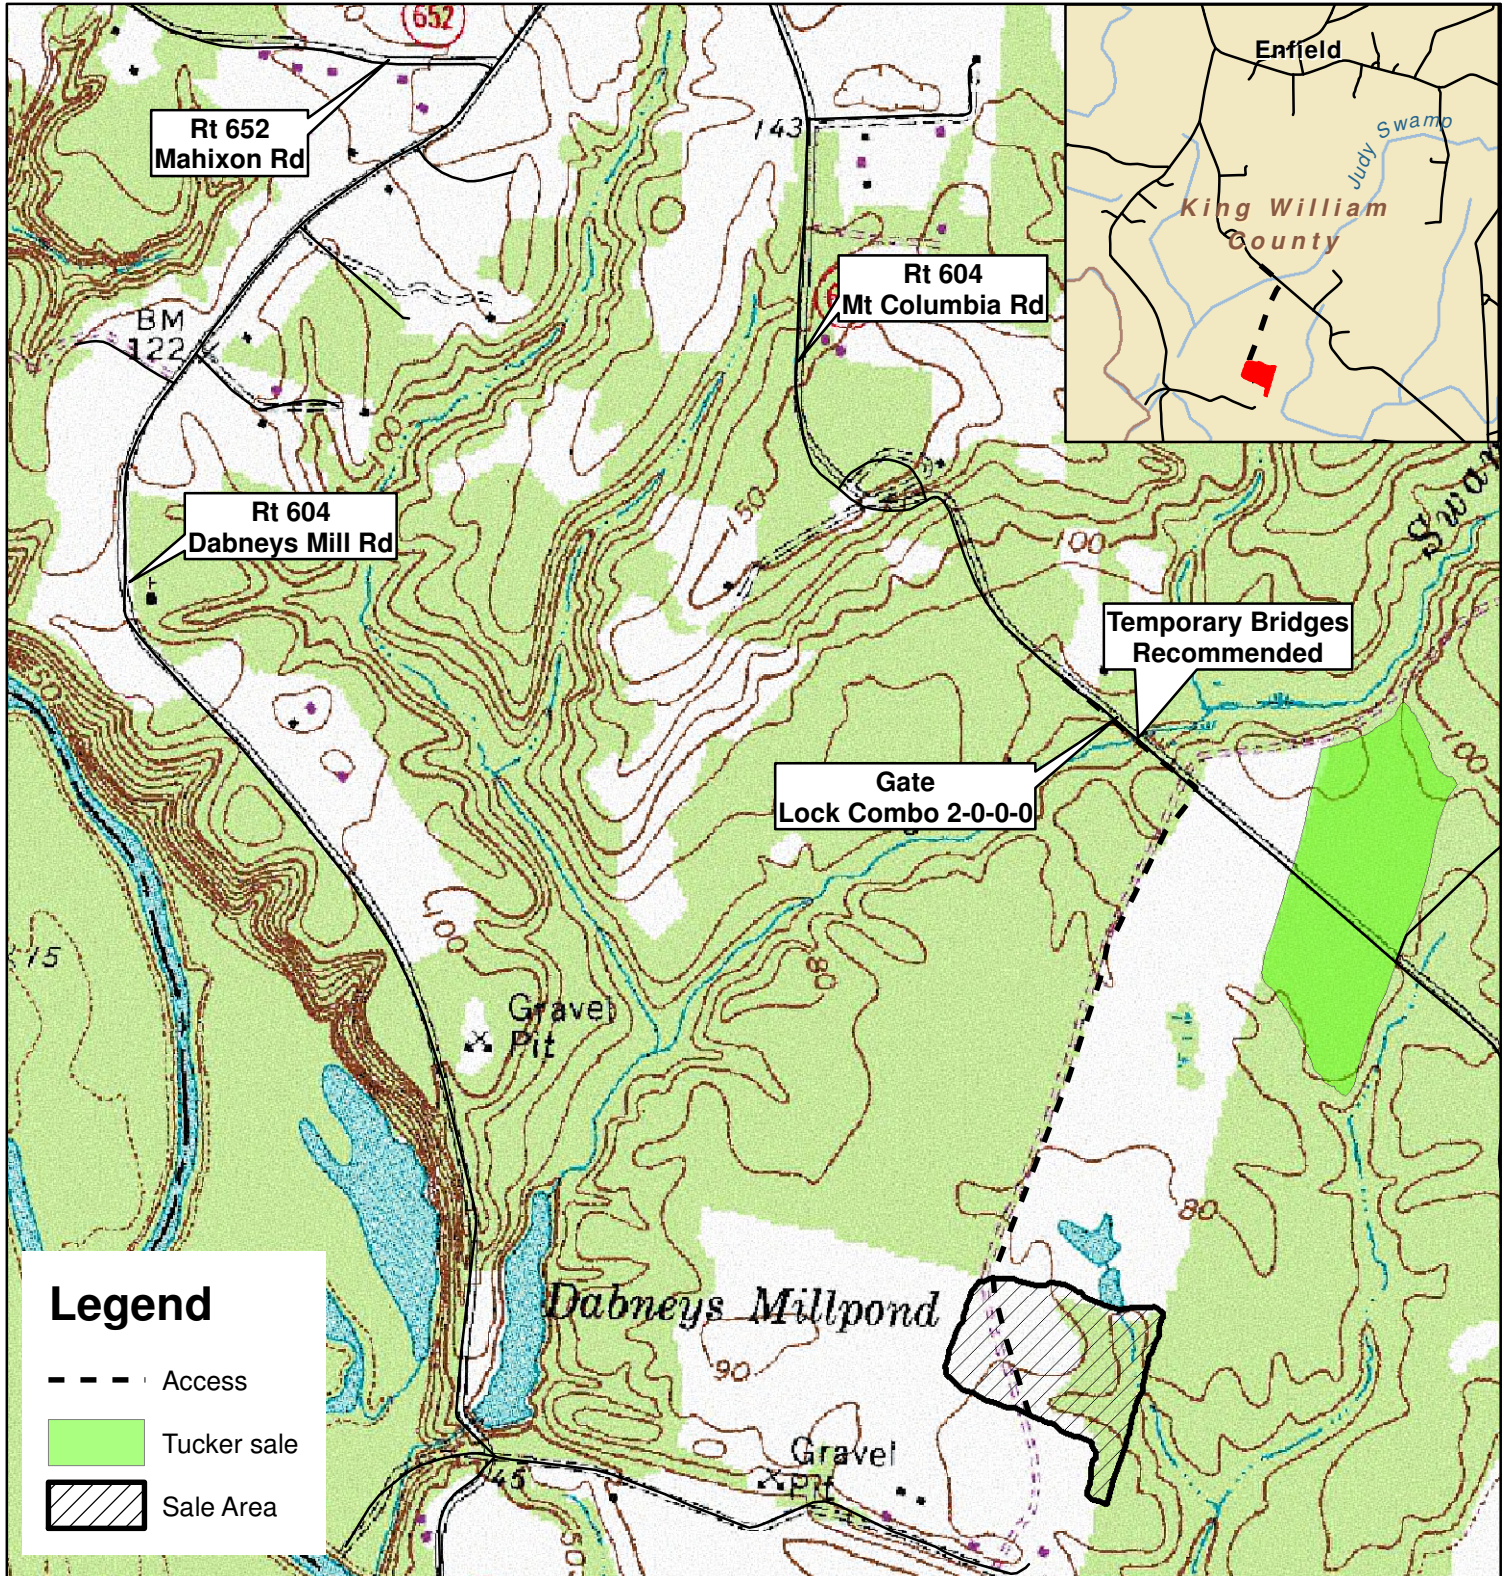

# Campbell Tract

King William County, VA  
Sale Area: 16 +/- acres (by GPS)

Forest Resources Management, Inc.  
7840 Richmond-Tappahannock Highway  
Aylett, Virginia 23009  
(804)769-3948 Office  
(804)769-0853 Fax  
(804)690-7011 Mobile  
John@FRMVA.com  
FRMVA.com

Consulting Foresters  
and  
Timberland Appraisers

Harvest Boundaries Marked With Blue Paint  
Harvesting Within SMZ Must Comply With BMPs  
1 inch = 1,000 feet

Timber sale at 10 am Thurs., August 12, 2021  
At the Forest Resources Mgmt Office  
JRR 7/19/2021