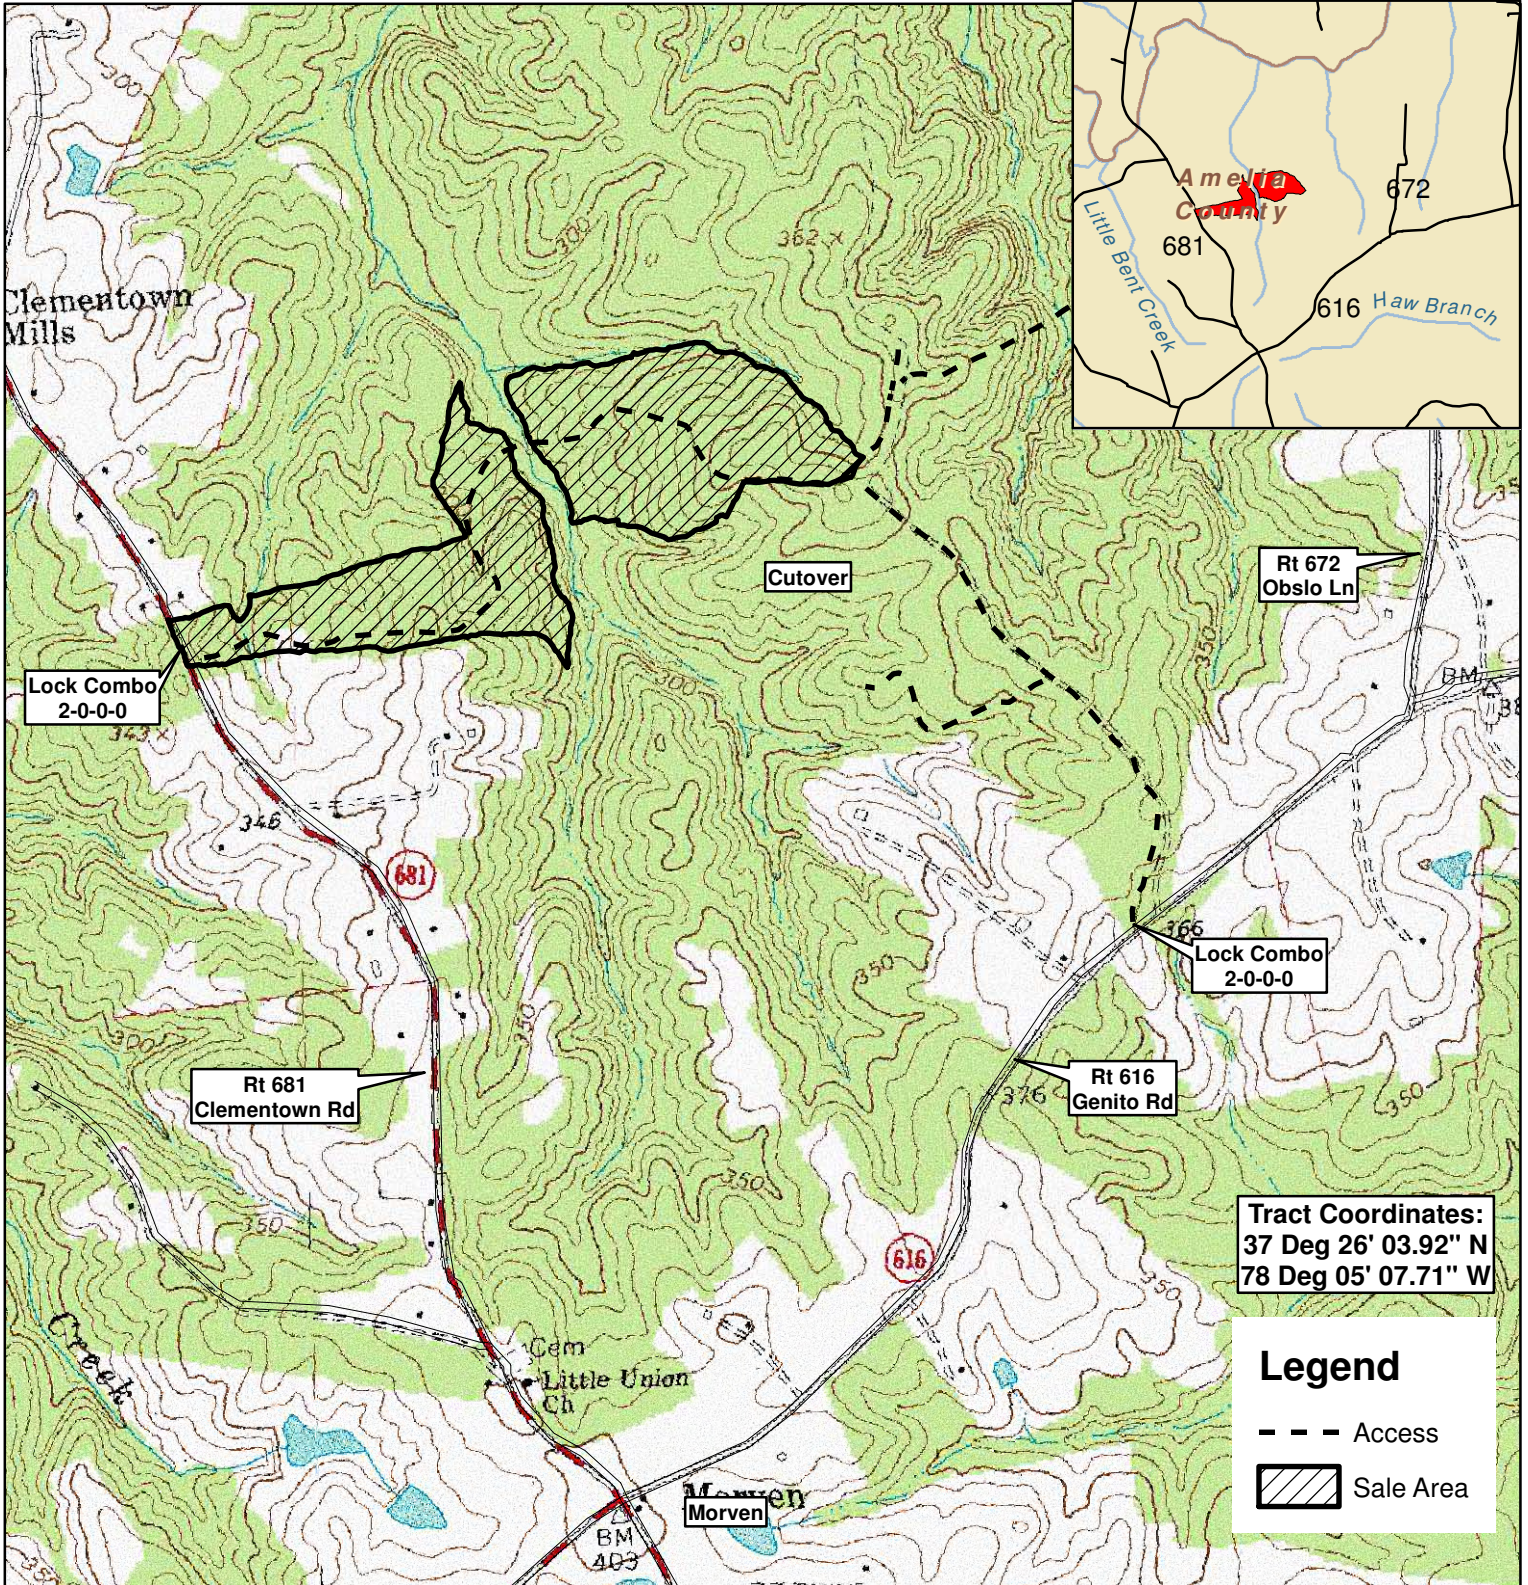

Boswell Brickhouse Tract

Amelia County, VA
Sale Area: 91 +/- Acres

Forest Resources Management, Inc.
7840 Richmond-Tappahannock Highway
Aylett, Virginia 23009
(804)769-3948 Office
(804)769-0853 Fax
(804)690-7011 Mobile
John@FRMVA.com
FRMVA.com

Consulting Foresters
and
Timberland Appraisers

1 inch = 1,320 feet

Timber sale at 10 am Thurs., October 21, 2021
At the Forest Resources Management Office
JRR 9/22/2021