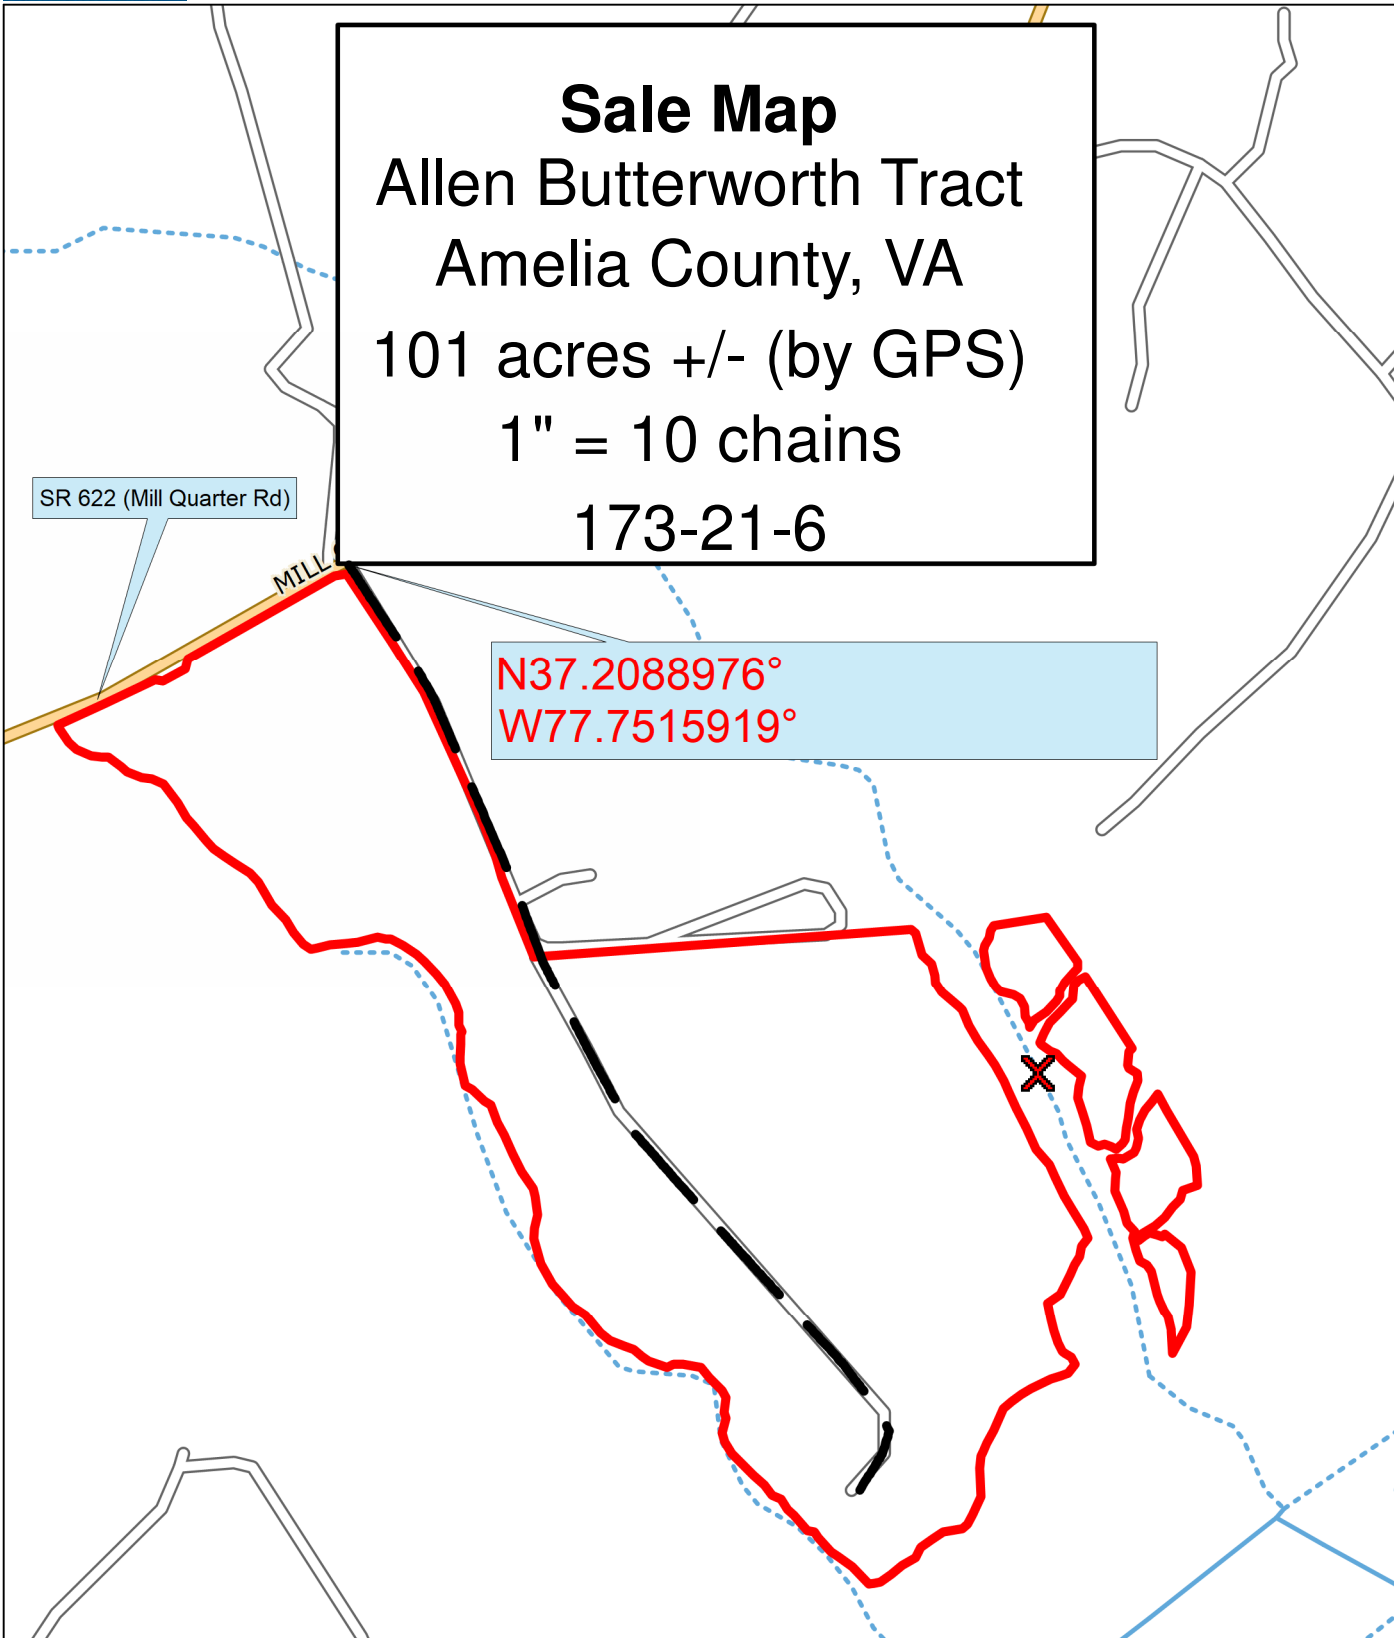

**Sale Map**  
 Allen Butterworth Tract  
 Amelia County, VA  
 101 acres +/- (by GPS)  
 1" = 10 chains  
 173-21-6

<b>Harvest Boundary Marked With Blue Paint</b>	<b>Timber Sale Location and Time</b>
<b>Property Boundary Marked With Blue Paint</b>	<b>FRM, Inc Office, Aylett, VA</b>
	<b>11am, Thursday May 27th, 2021</b>