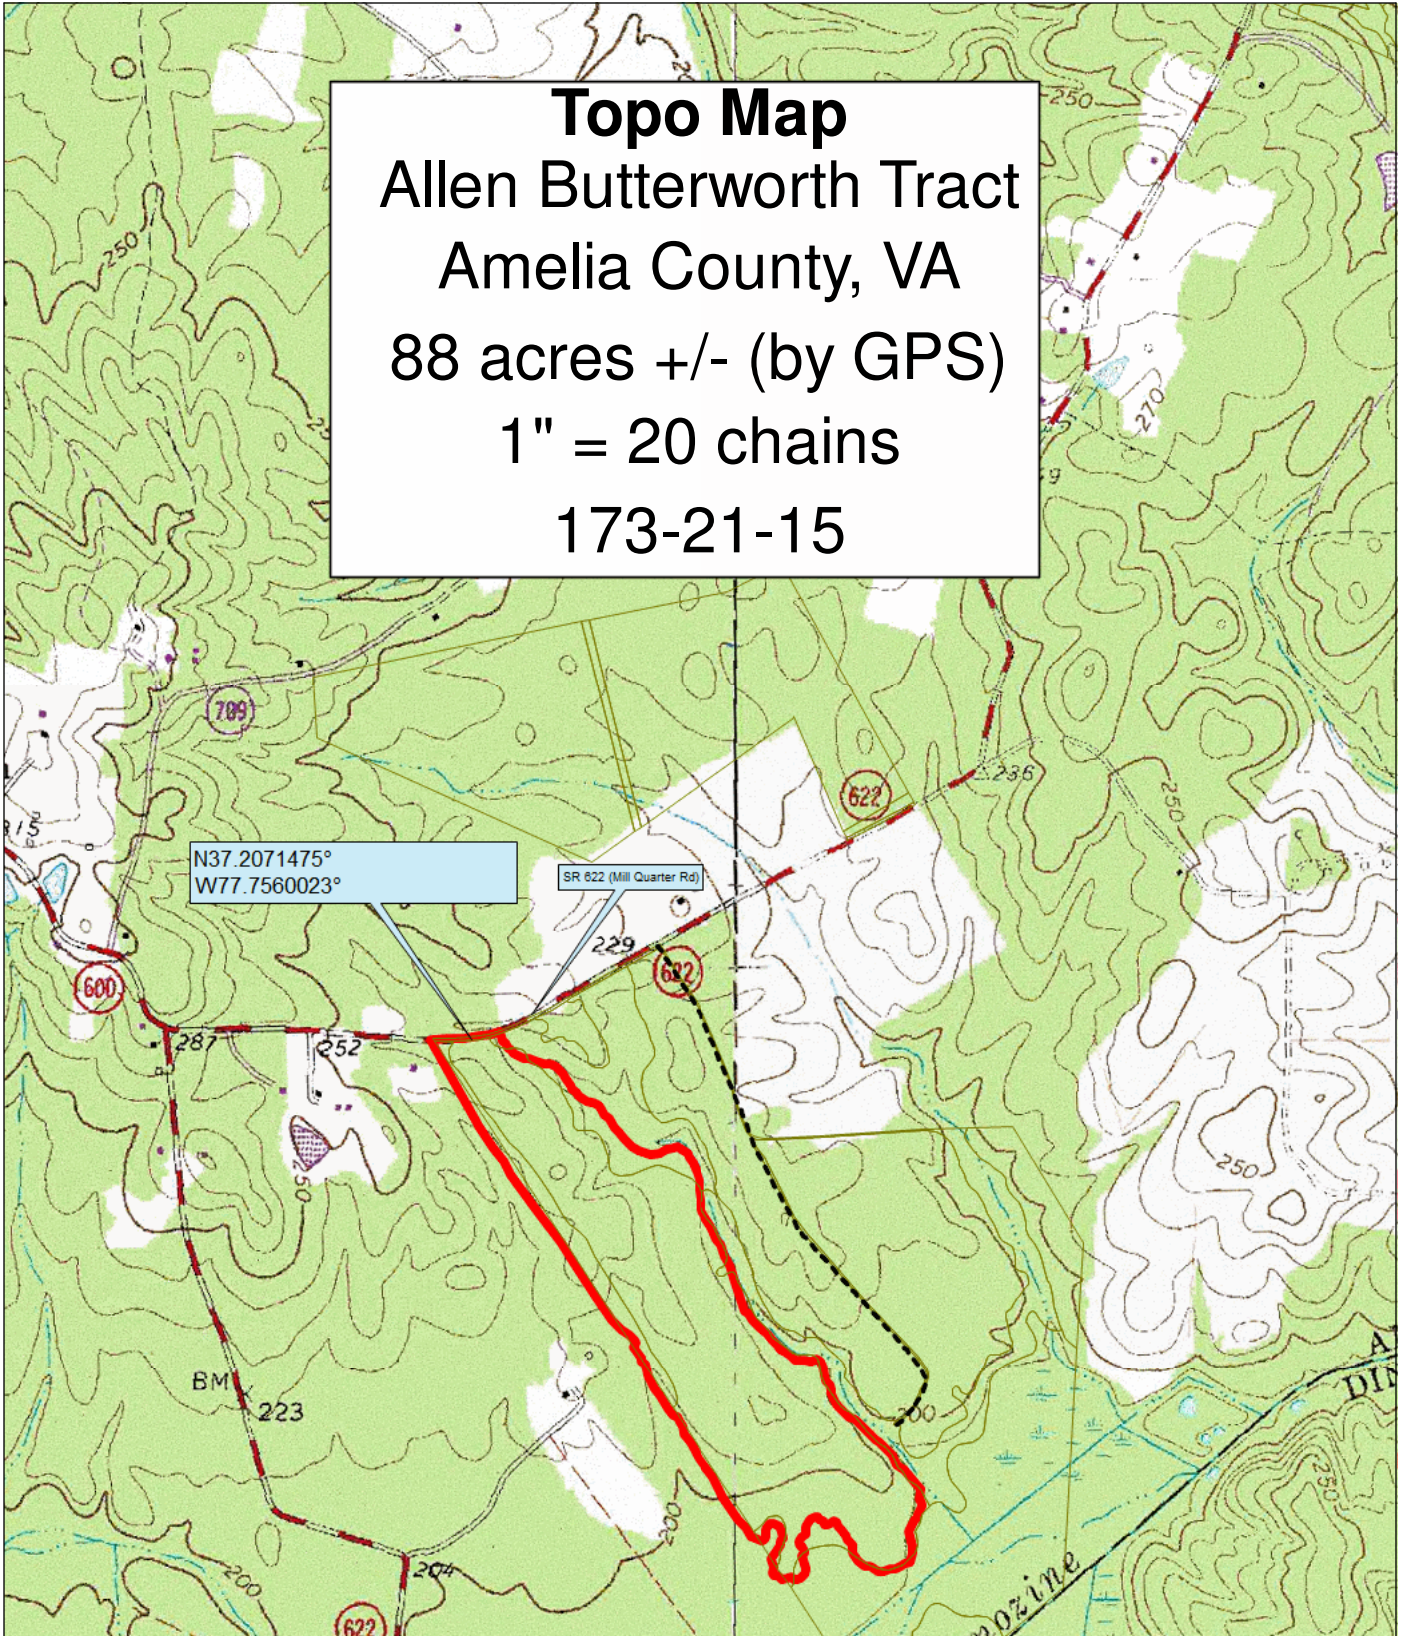

Topo Map
Allen Butterworth Tract
Amelia County, VA
88 acres +/- (by GPS)
1" = 20 chains
173-21-15

Harvest Boundary Marked With Blue Paint
Property Boundary Marked With Blue Paint

Timber Sale Location and Time
FRM, Inc Office, Aylett, VA
November 11th, 2021 10:00