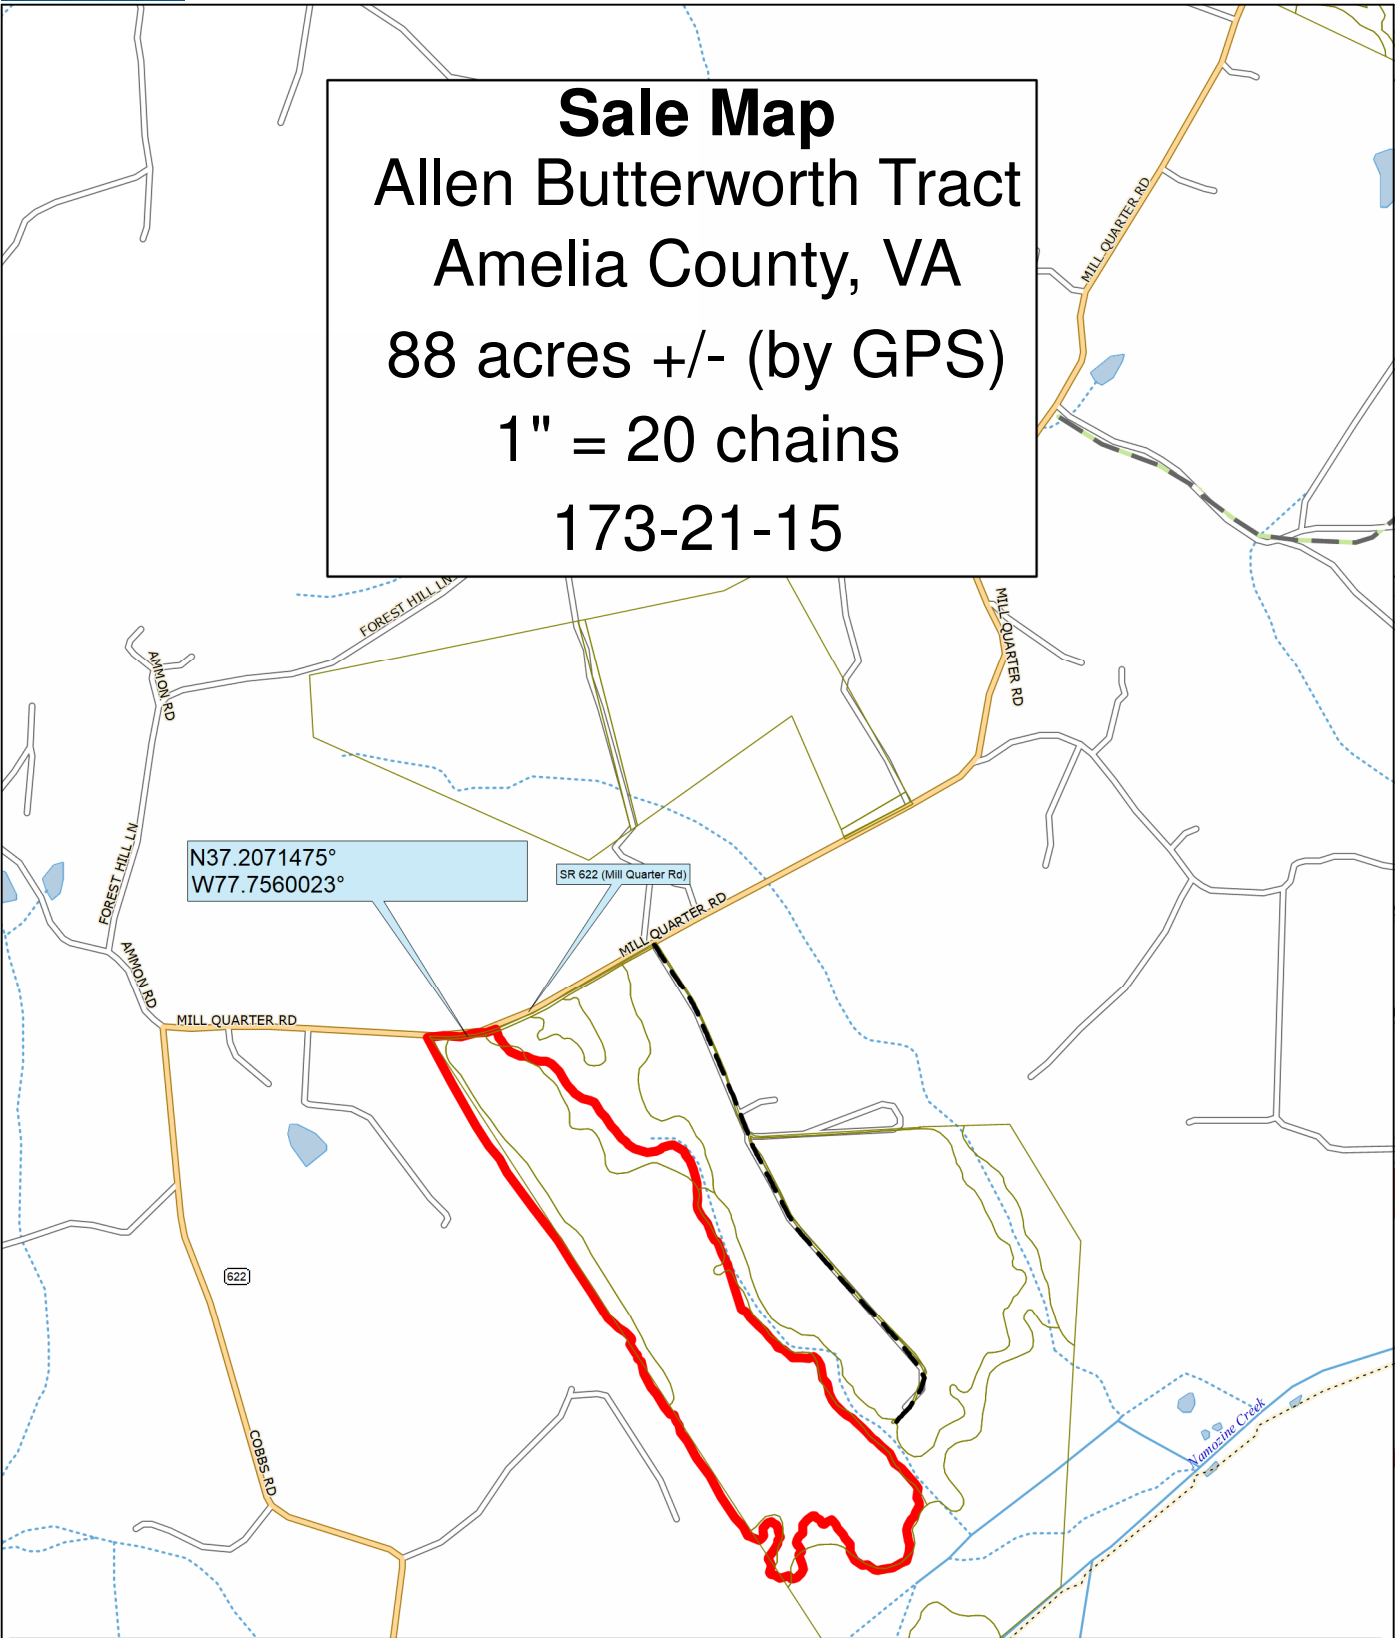

Sale Map
Allen Butterworth Tract
Amelia County, VA
88 acres +/- (by GPS)
1" = 20 chains
173-21-15

Harvest Boundary Marked With Blue Paint
Property Boundary Marked With Blue Paint

Timber Sale Location and Time
FRM, Inc Office, Aylett, VA
November 11th, 2021 10:00

Data use subject to license.

© DeLorme. XMap® 8.

www.delorme.com

1" = 599.4 ft Data Zoom 14-0