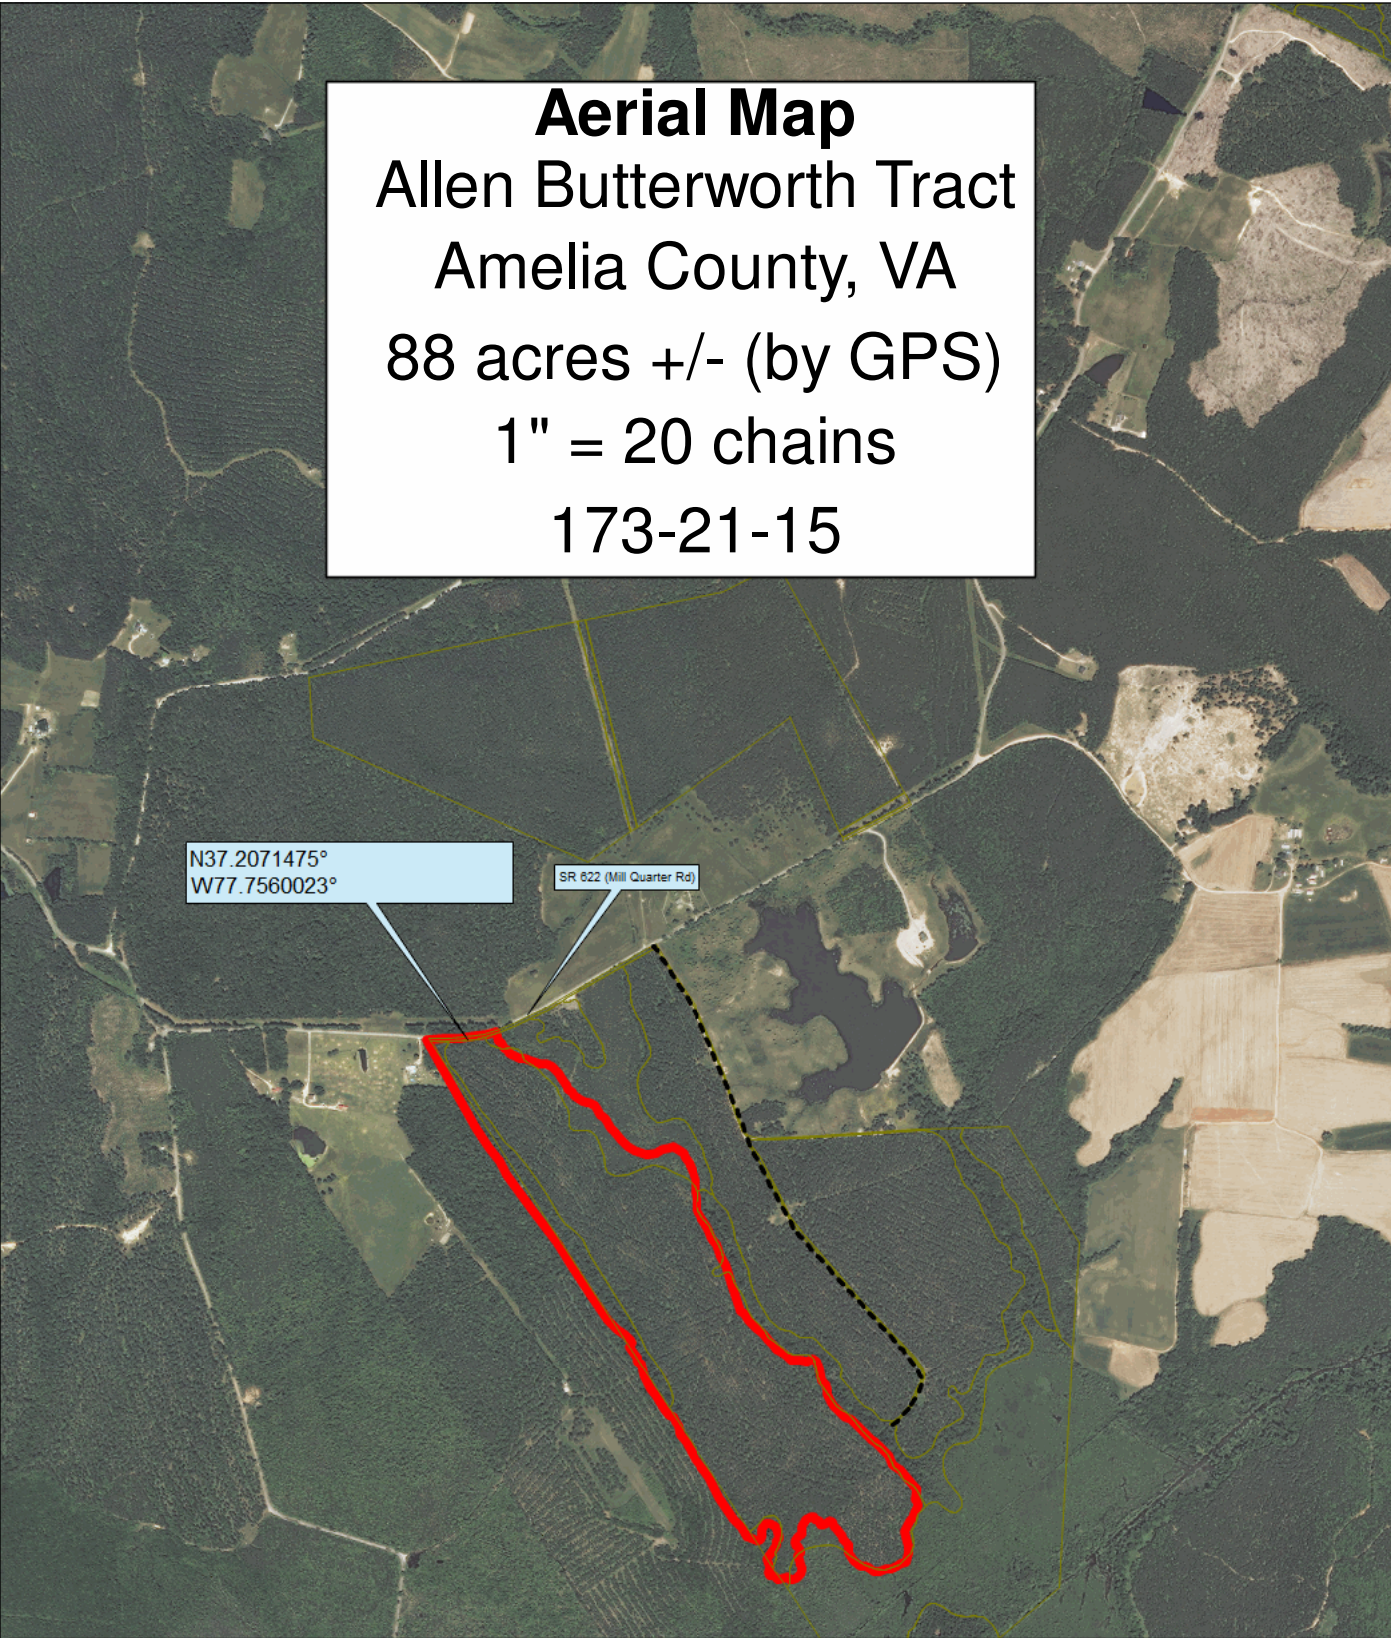

Aerial Map
Allen Butterworth Tract
Amelia County, VA
88 acres +/- (by GPS)
1" = 20 chains
173-21-15

Harvest Boundary Marked With Blue Paint
Property Boundary Marked With Blue Paint

Timber Sale Location and Time
FRM, Inc Office, Aylett, VA
November 11th, 2021 10:00