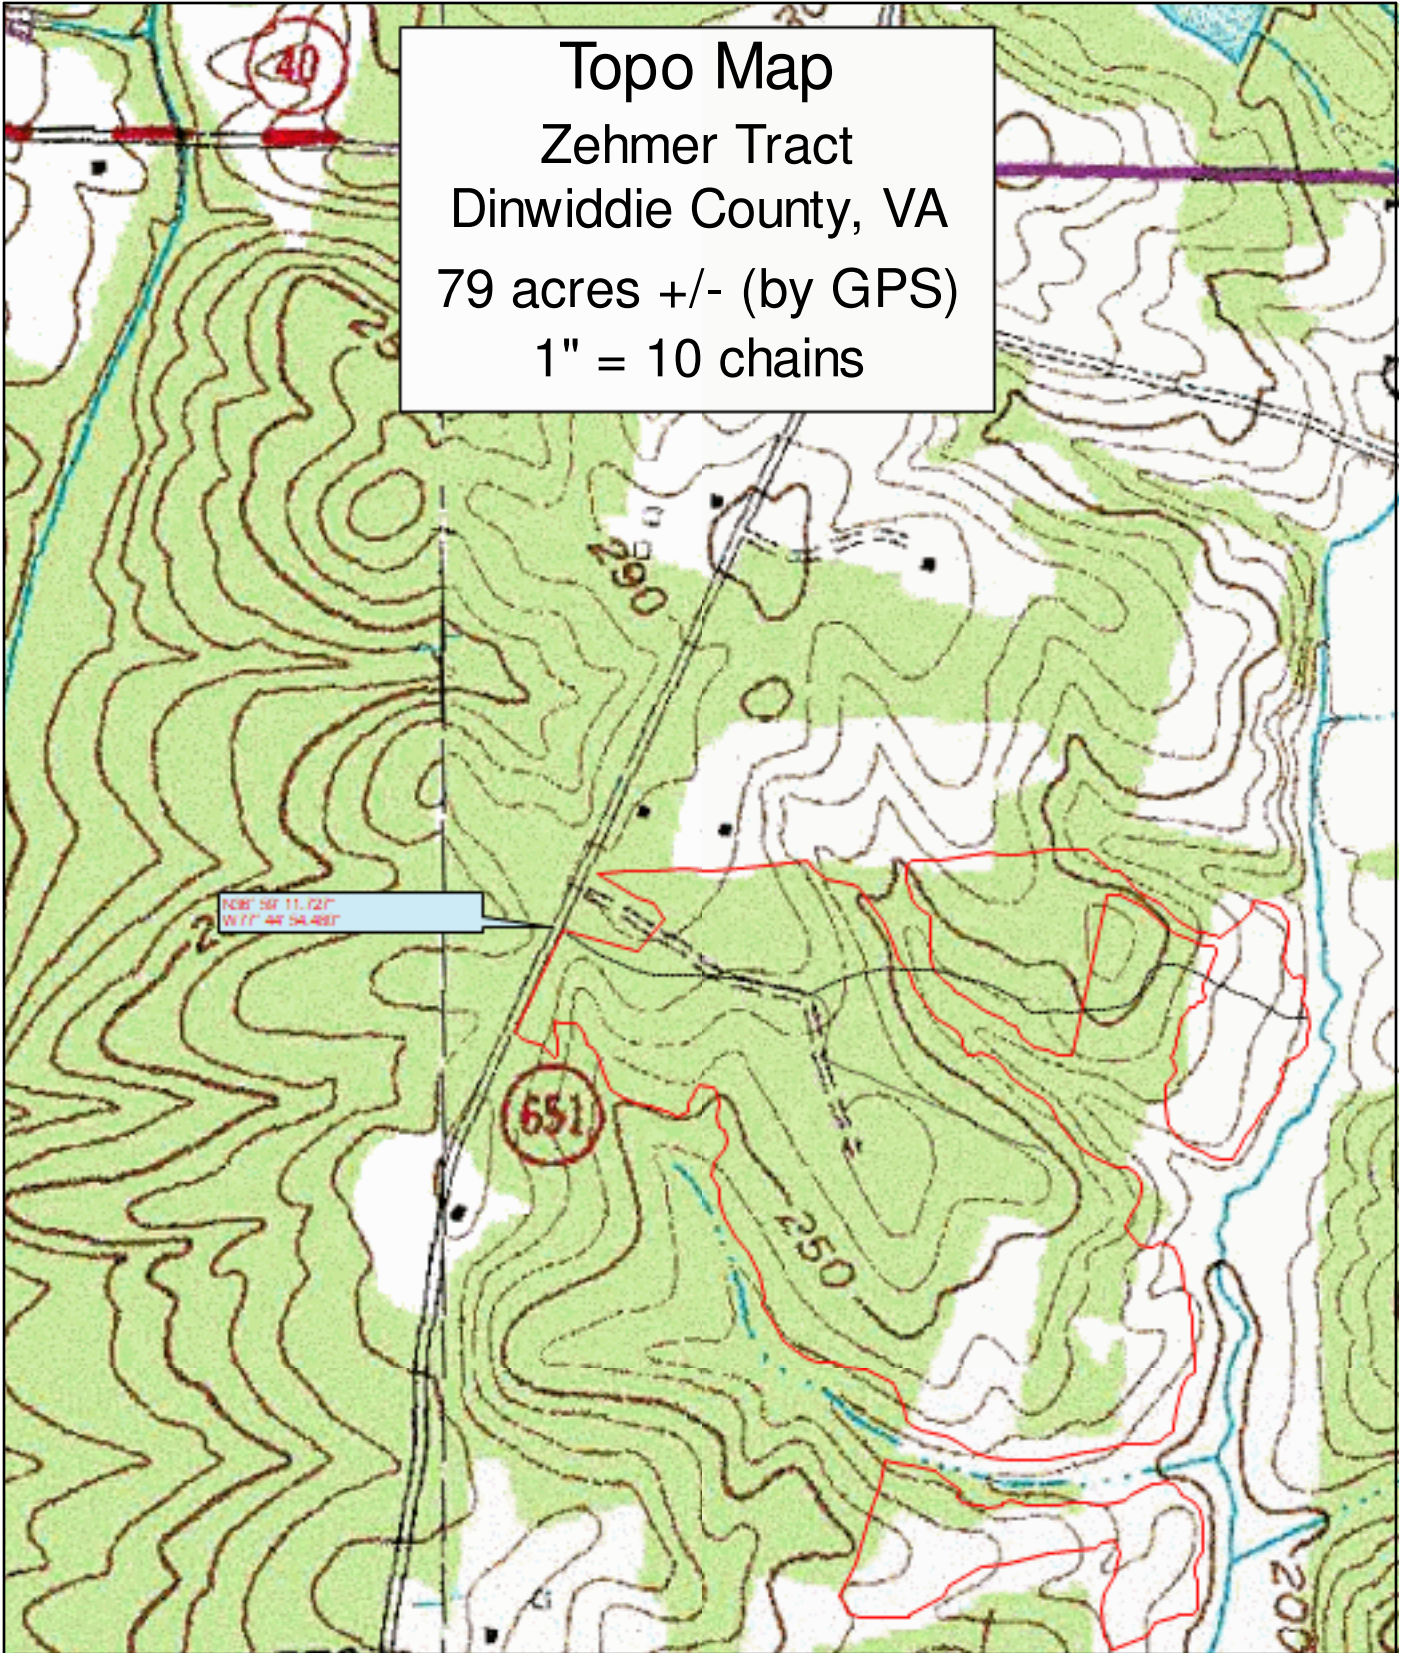

Topo Map  
 Zehmer Tract  
 Dinwiddie County, VA  
 79 acres +/- (by GPS)  
 1" = 10 chains

Harvest Boundaries Marked With Blue Paint  
 No Timber Harvest From Within SMZ  
 Lock Combo 2-0-0-0

Sale Location, Date, and Time  
 Dinwiddie County Court House  
 Thursday July 30th, 10:00 am