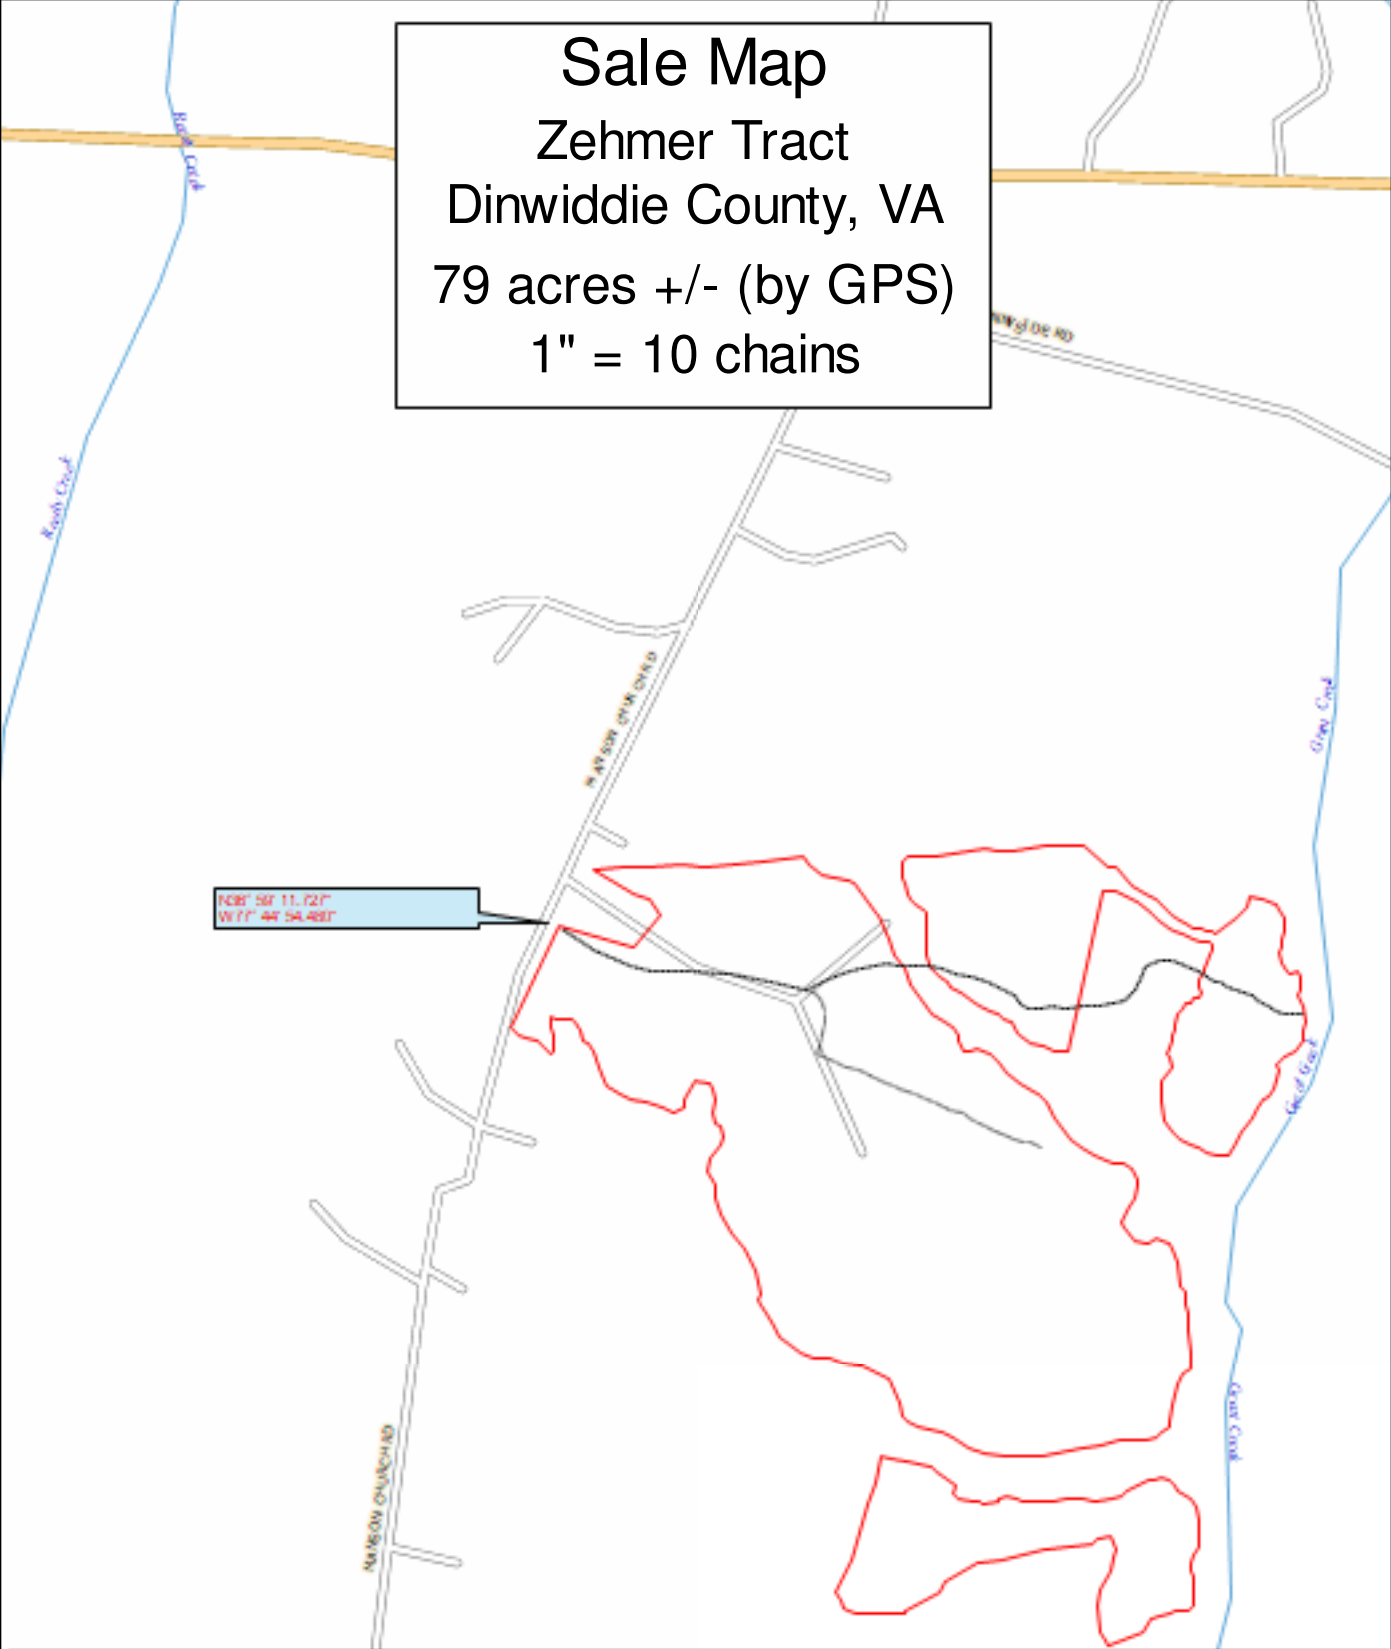

**Sale Map**  
 Zehmer Tract  
 Dinwiddie County, VA  
 79 acres +/- (by GPS)  
 1" = 10 chains

N08° 50' 11.72"  
 W77° 46' 54.48"

<p>Harvest Boundaries Marked With Blue Paint          No Timber Harvest From Within SMZ          Lock Combo 2-0-0-0</p>	<p>Sale Location, Date, and Time          Dinwiddie County Court House          Thursday July 30th, 10:00 am</p>
---	--

Data use subject to license.

© DeLorme. XMap® 8.

www.delorme.com