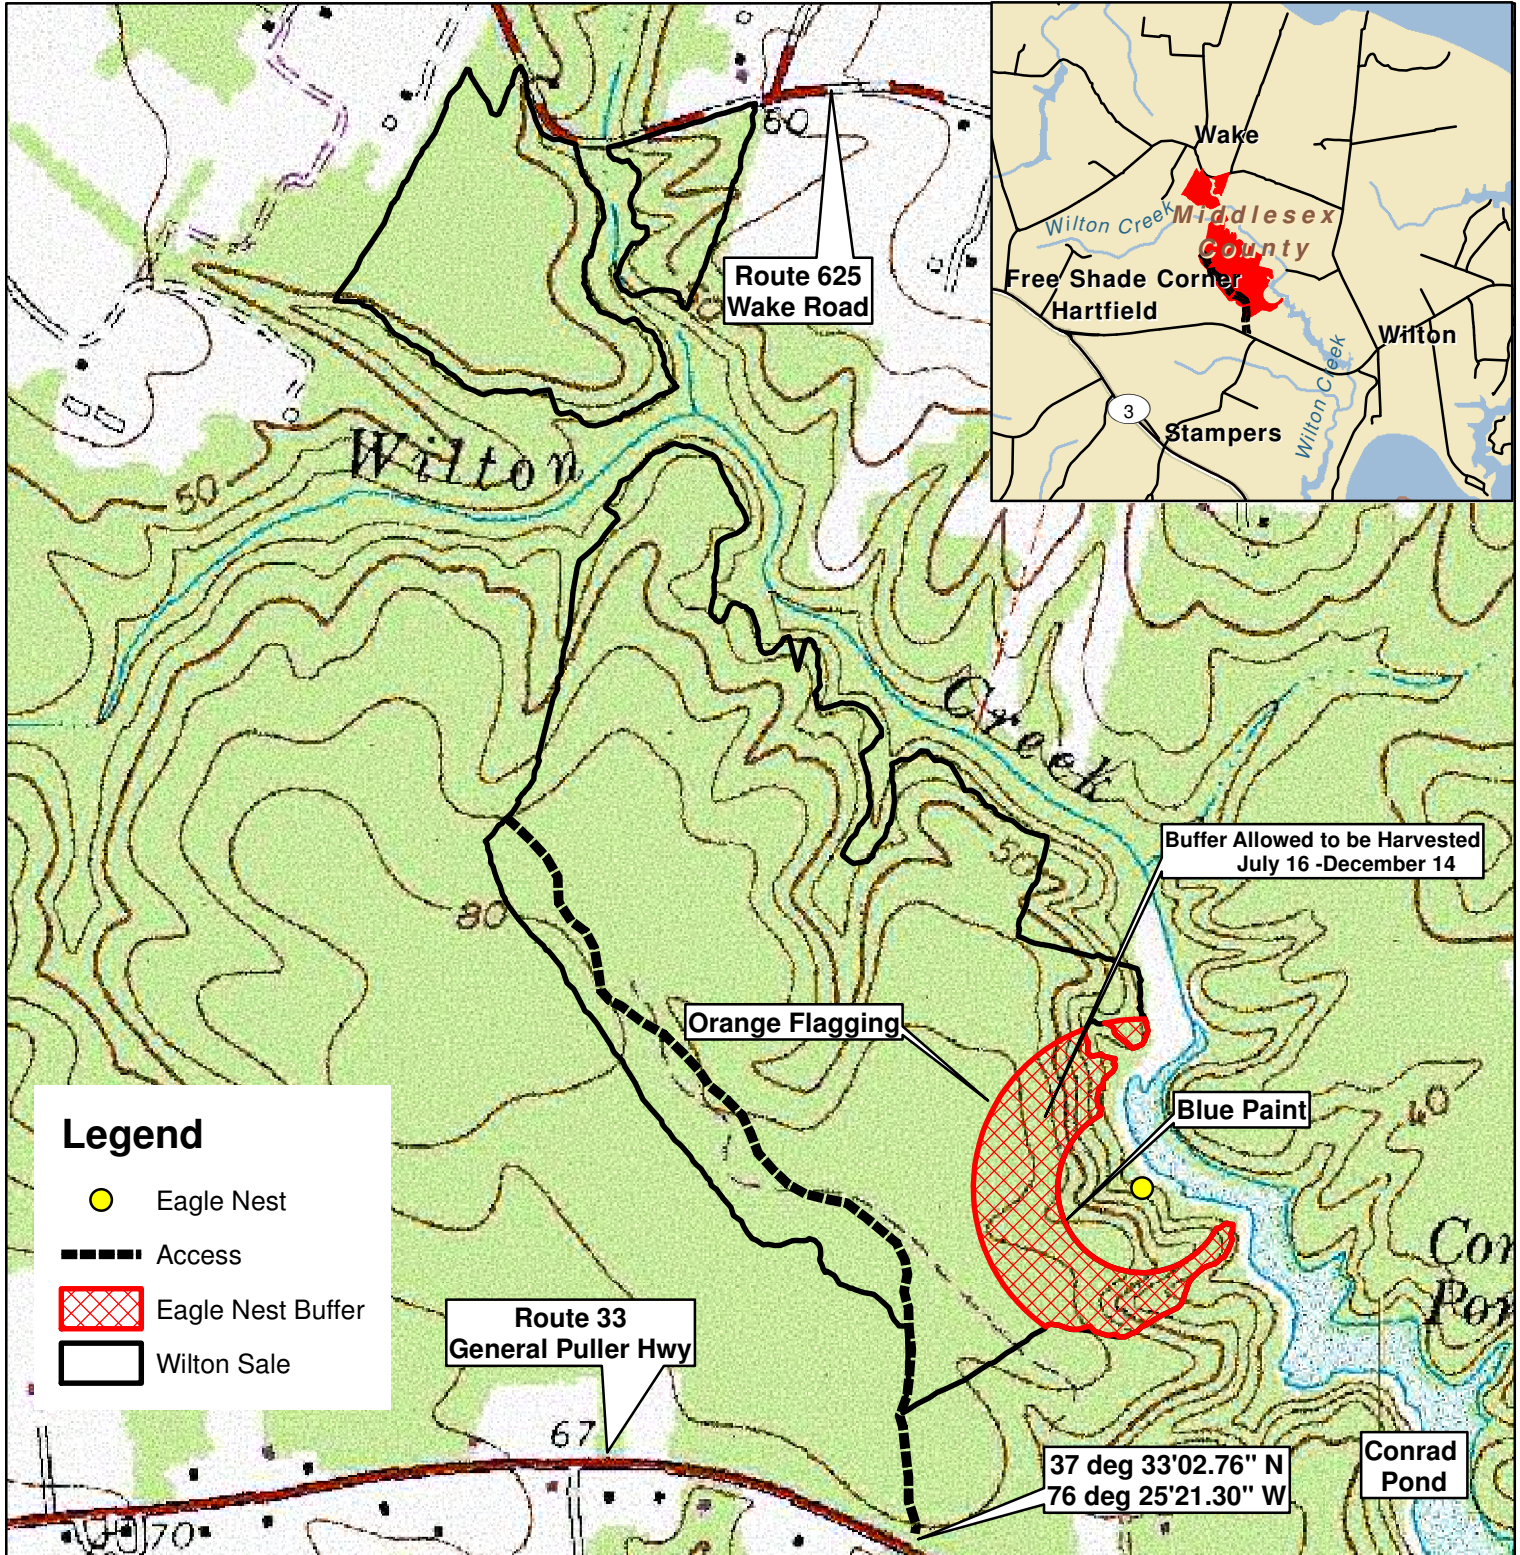

Wilton Tract

Middlesex County, VA
Sale Area: 138 +/- Acres (by GPS)

FRM, Inc.
7840 Richmond-Tappahannock Hwy.
Aylett, VA 23009
804.769.3948 Office
804.840.3362 Mobile
804.769.0853 Fax
brian@frmva.com

Consulting Foresters
and
Timberland Appraisers

Legend

- Eagle Nest
- Access
- Eagle Nest Buffer
- Wilton Sale

Harvest Boundaries Marked With Blue Paint
No Harvest From Within SMZ

1 inch = 750 feet

Timber sale at 10 am Thurs., March 12, 2020
At the Forest Resources Mgmt. Office

LOCK COMBO 2-0-0-0

MBM 2/10/2020