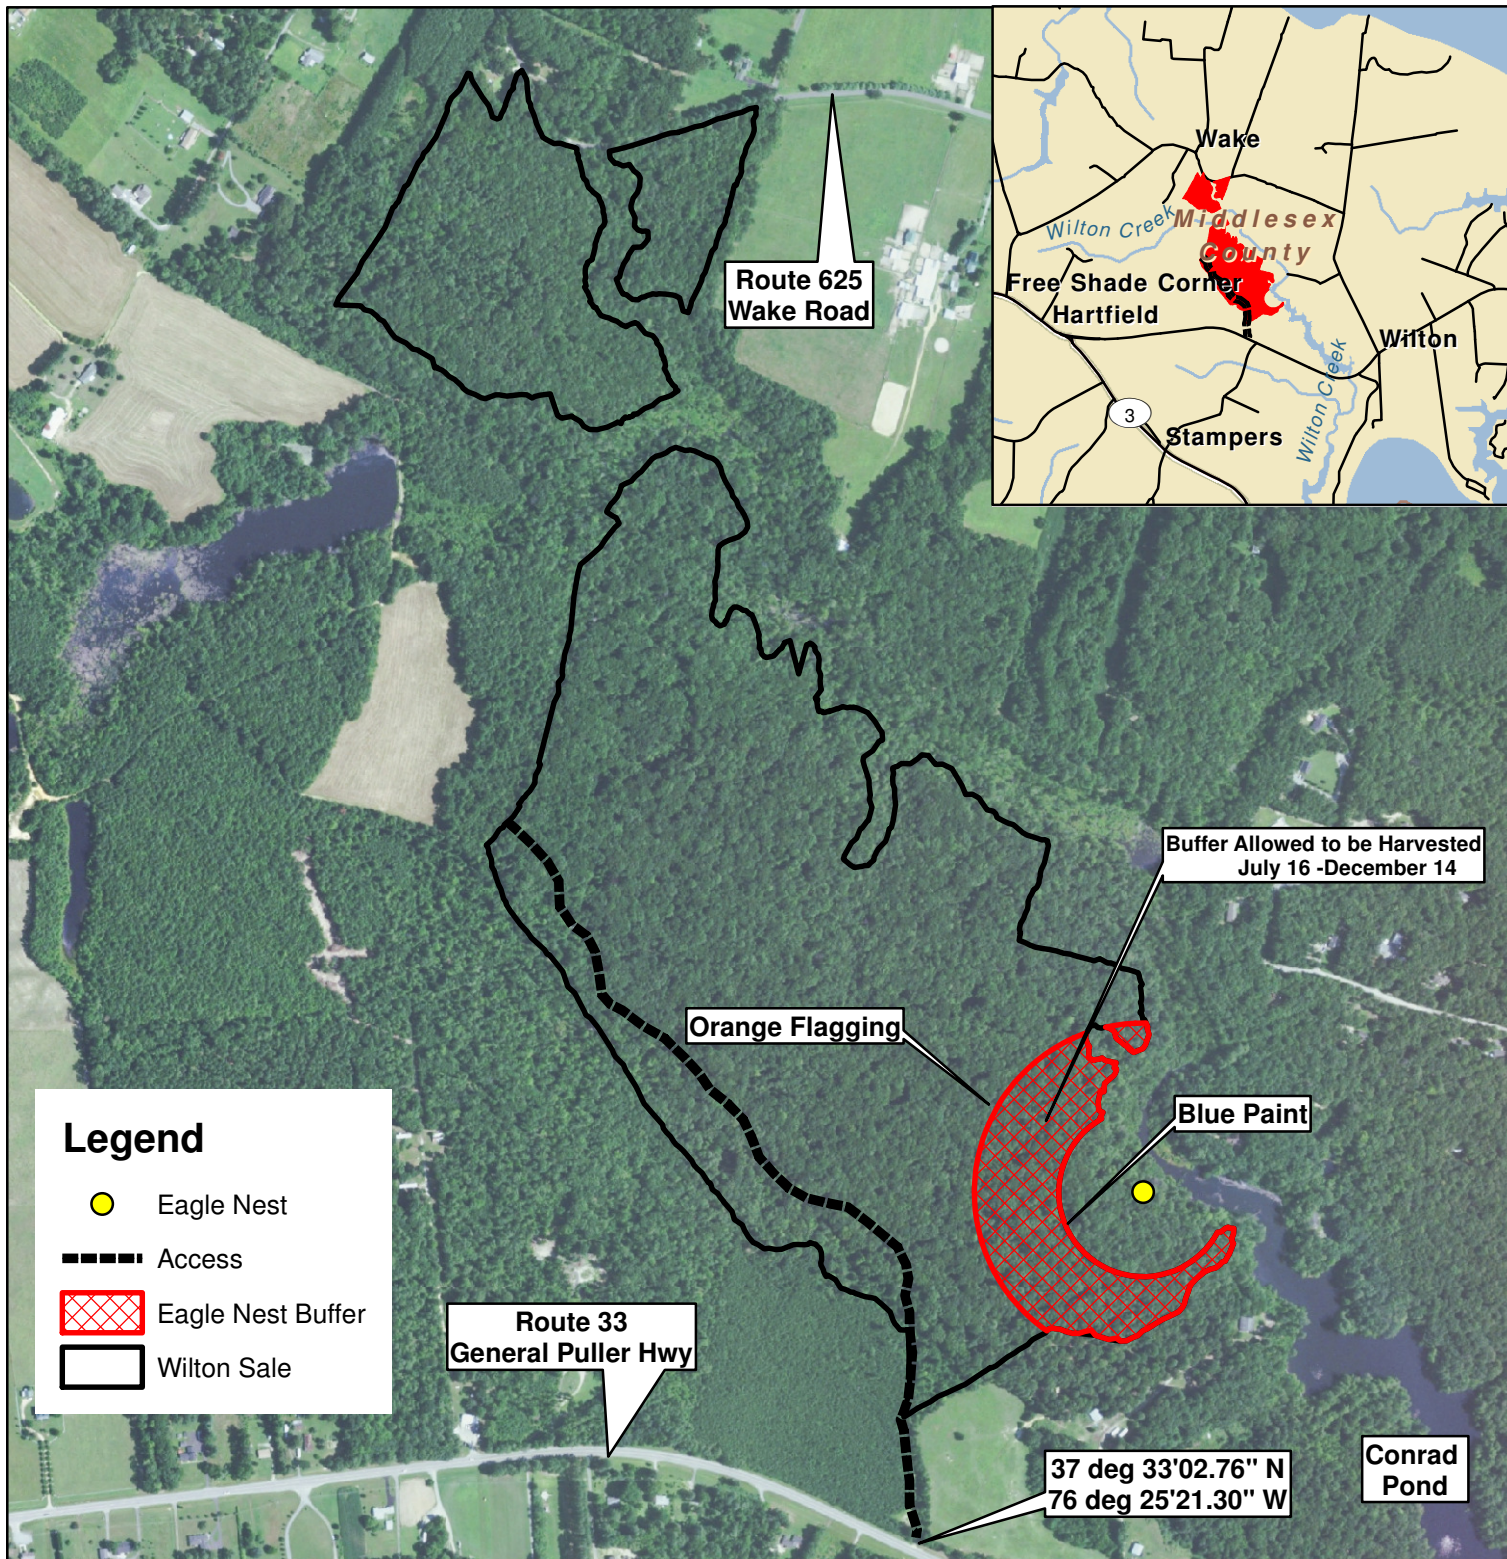

Wilton Tract

Middlesex County, VA
Sale Area: 138 +/- Acres (by GPS)

FRM, Inc.
7840 Richmond-Tappahannock Hwy.
Aylett, VA 23009
804.769.3948 Office
804.840.3362 Mobile
804.769.0853 Fax
brian@frmva.com

Consulting Foresters
and
Timberland Appraisers

Harvest Boundaries Marked With Blue Paint
No Harvest From Within SMZ

1 inch = 750 feet

LOCK COMBO 2-0-0-0

Timber sale at 10 am Thurs., March 12, 2020
At the Forest Resources Mgmt. Office

MBM 2/10/2020