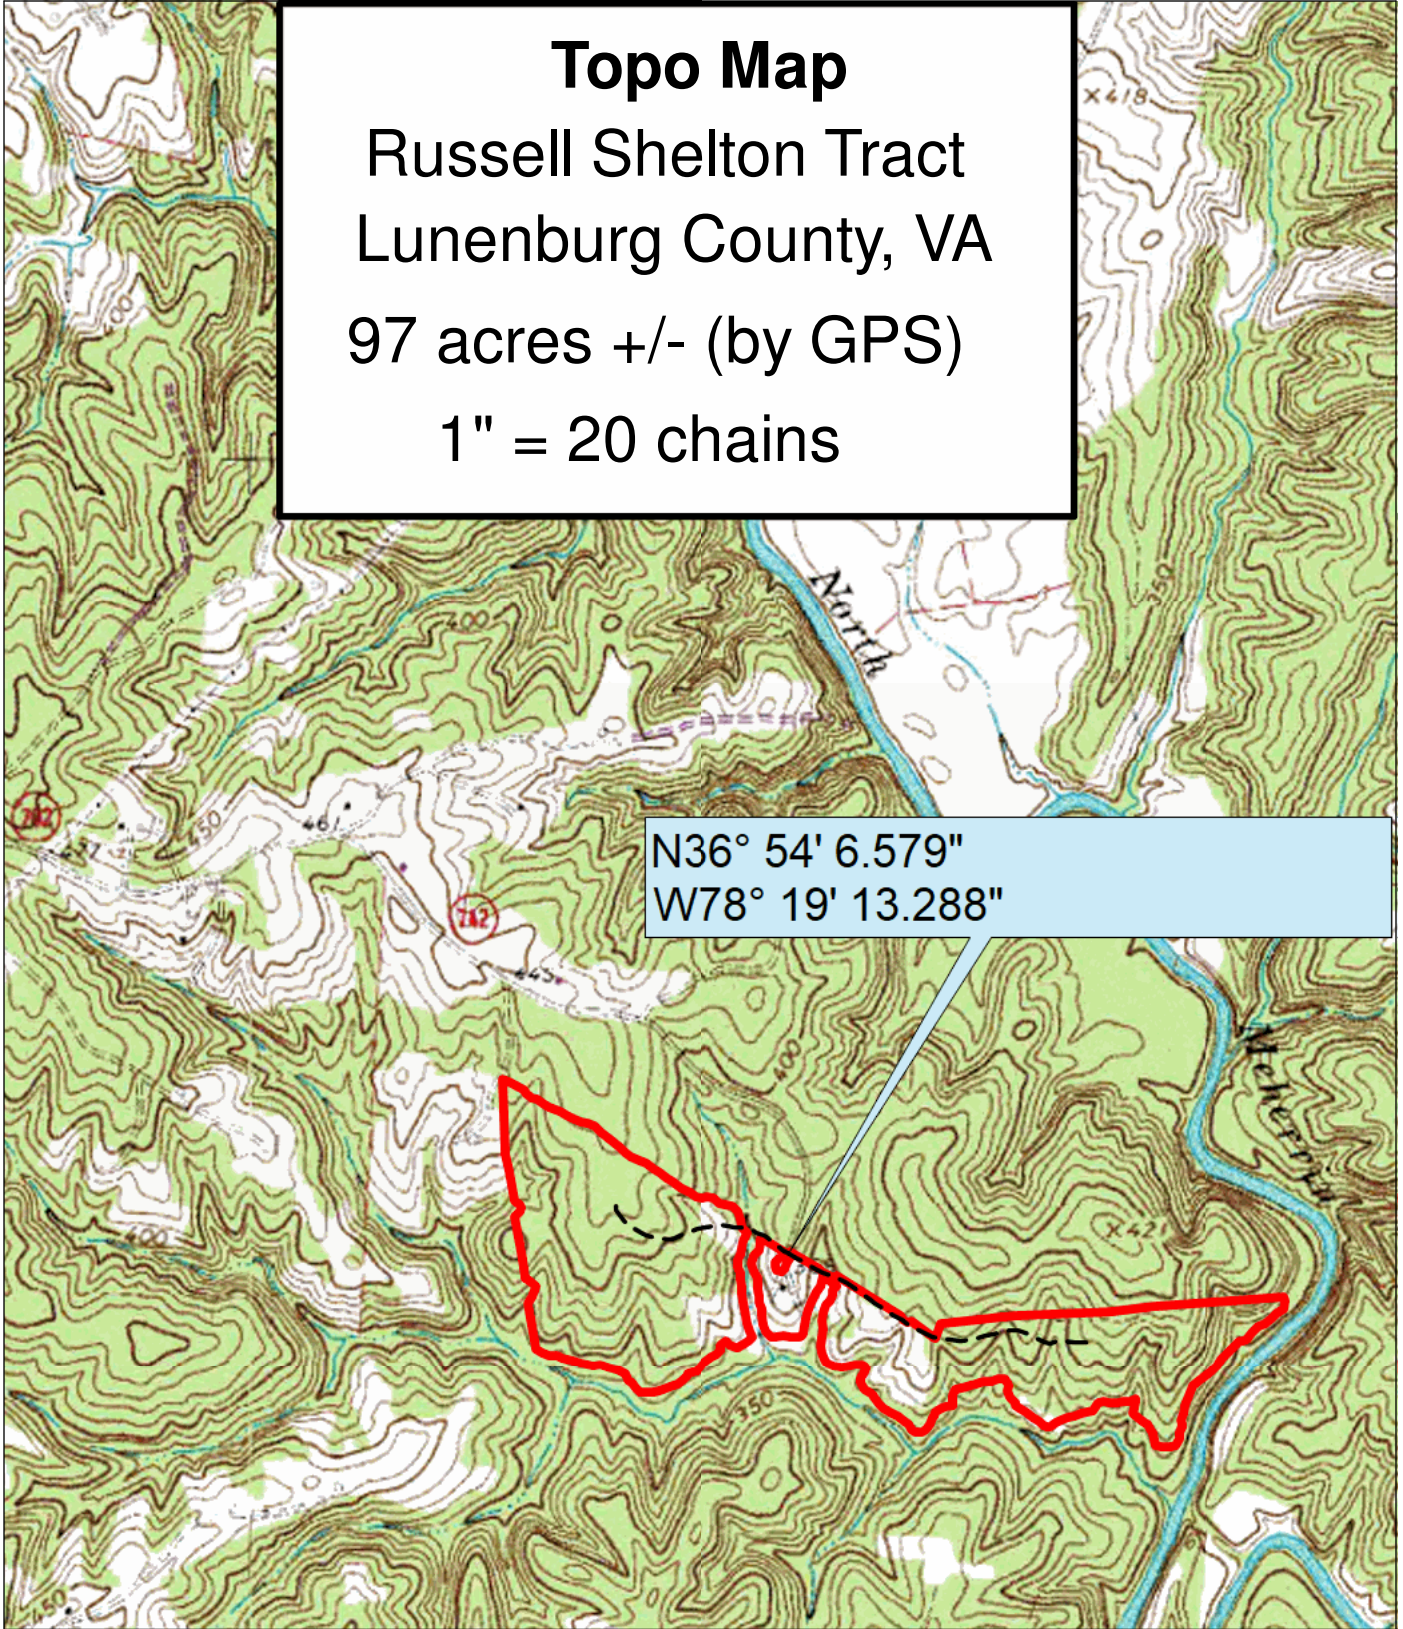

**Topo Map**  
 Russell Shelton Tract  
 Lunenburg County, VA  
 97 acres +/- (by GPS)  
 1" = 20 chains

N36° 54' 6.579"  
 W78° 19' 13.288"

<p><b>Harvest Boundary Marked With Blue Paint</b></p> <p><b>Property Boundary Marked With Yellow Paint</b></p> <p><b>Lock Combo 2-0-0-1</b></p>	<p><b>Timber Sale Location and Time</b></p> <p><b>Lunenburg County Courthouse</b></p> <p><b>WEDNESDAY, February 26th, 10:00am</b></p>
---	---

Data use subject to license.

© DeLorme. XMap® 8.

www.delorme.com

1" = 1,248.8 ft

Data Zoom 13-0

Scale 1 : 15,840