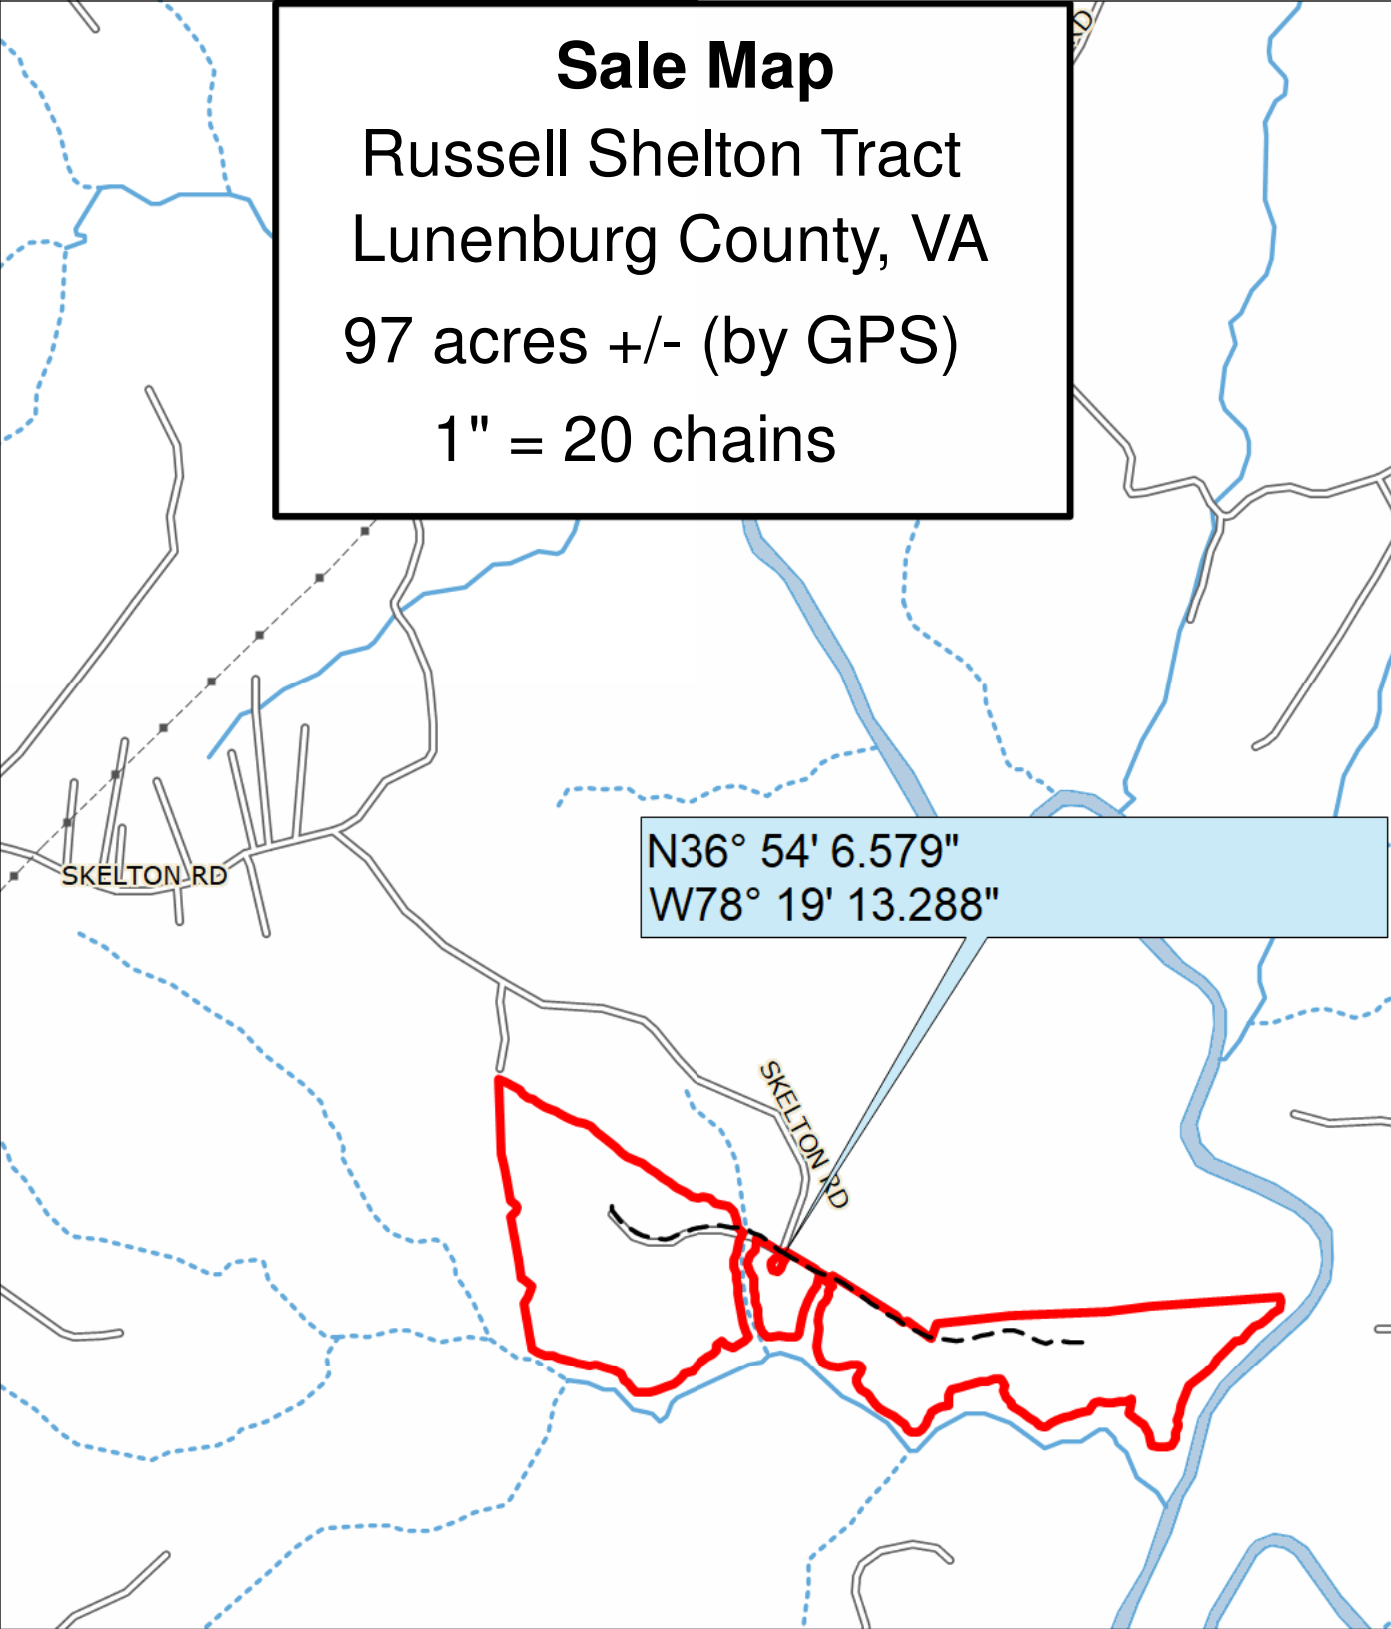

**Sale Map**  
 Russell Shelton Tract  
 Lunenburg County, VA  
 97 acres +/- (by GPS)  
 1" = 20 chains

N36° 54' 6.579"  
 W78° 19' 13.288"

<b>Harvest Boundary Marked With Blue Paint</b> <b>Property Boundary Marked With Yellow Paint</b> <b>Lock Combo 2-0-0-1</b>	<b>Timber Sale Location and Time</b> <b>Lunenburg County Courthouse</b> <b>WEDNESDAY, February 26th, 10:00am</b>
--	--