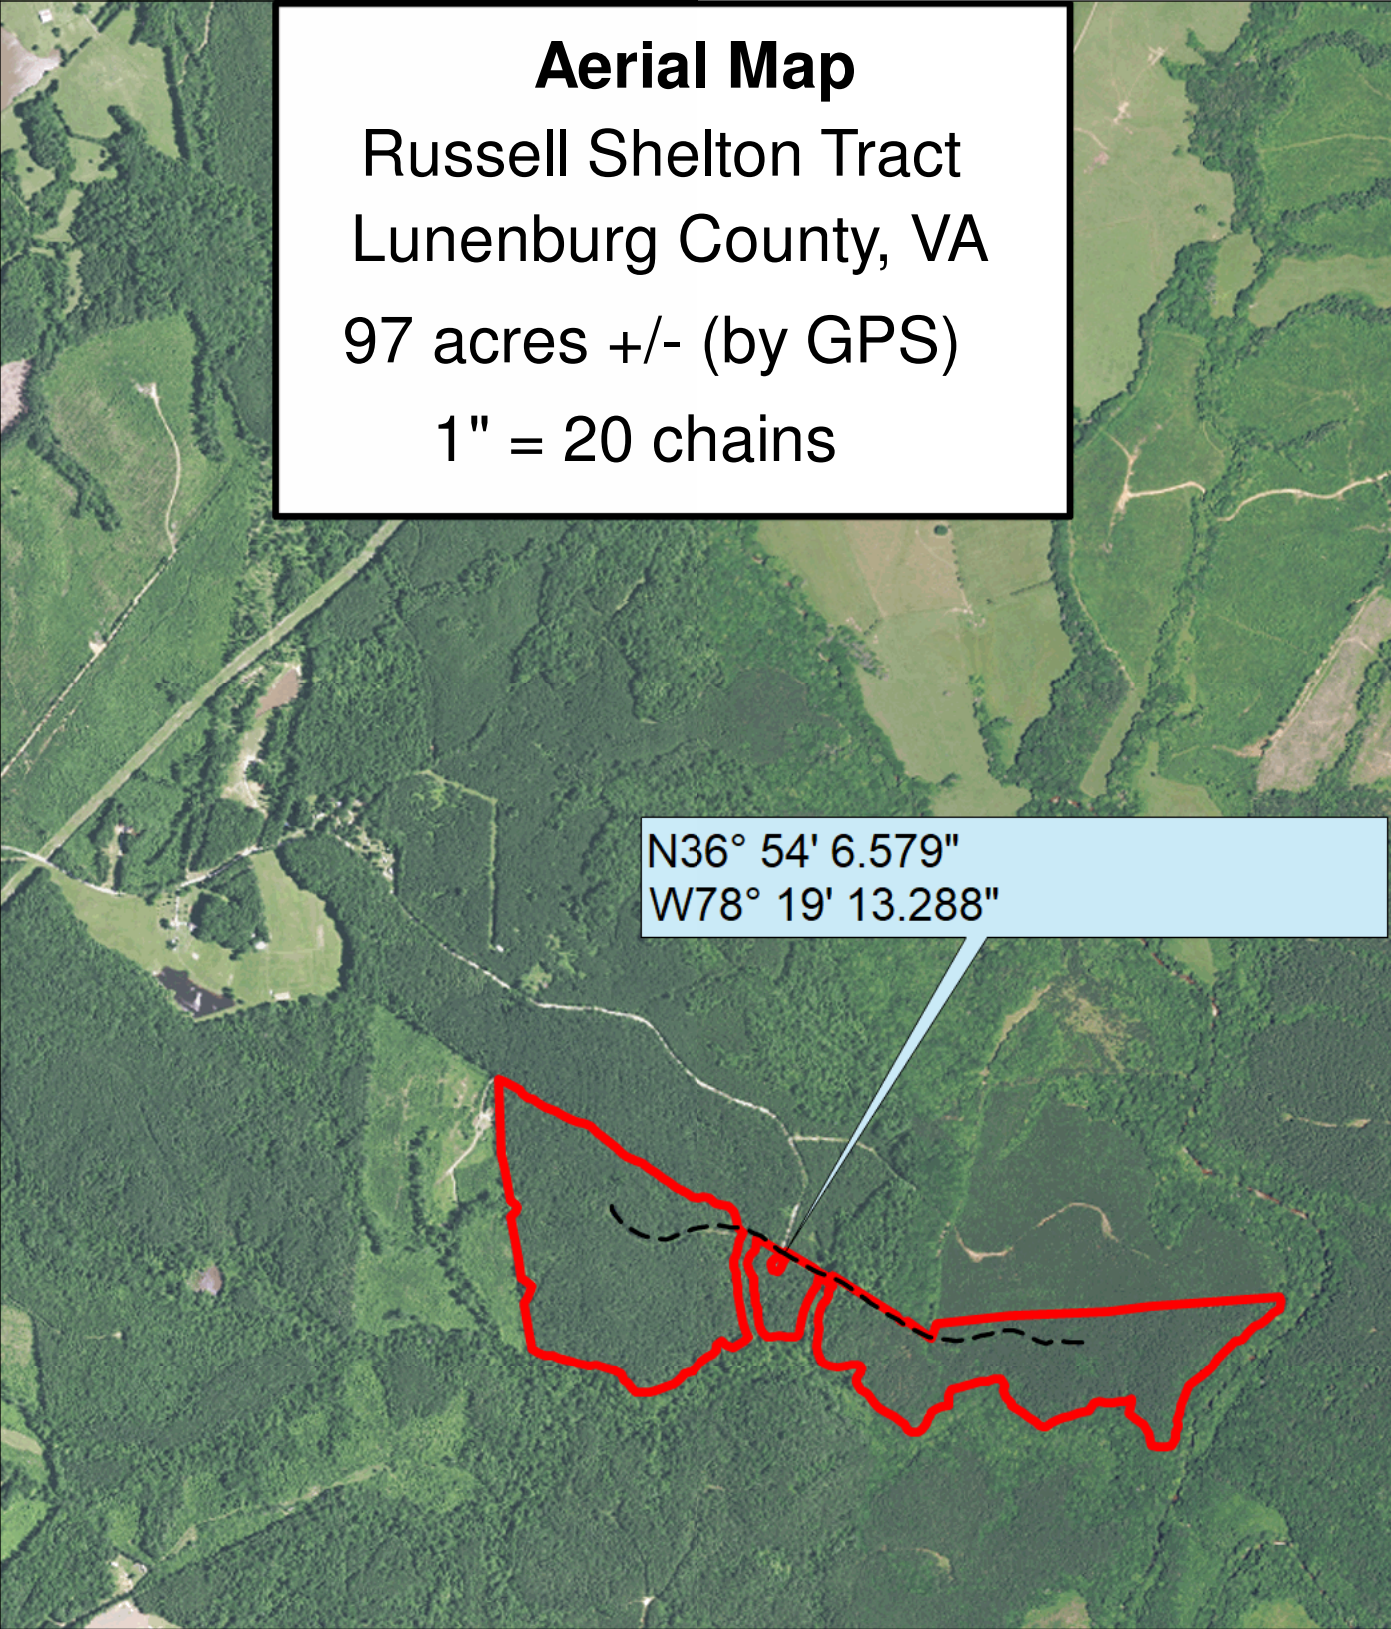

**Aerial Map**  
 Russell Shelton Tract  
 Lunenburg County, VA  
 97 acres +/- (by GPS)  
 1" = 20 chains

N36° 54' 6.579"  
 W78° 19' 13.288"

**Harvest Boundary Marked With Blue Paint**  
**Property Boundary Marked With Yellow Paint**  
**Lock Combo 2-0-0-1**

**Timber Sale Location and Time**  
**Lunenburg County Courthouse**  
**WEDNESDAY, February 26th, 10:00am**

Data use subject to license.

© DeLorme. XMap® 8.

www.delorme.com