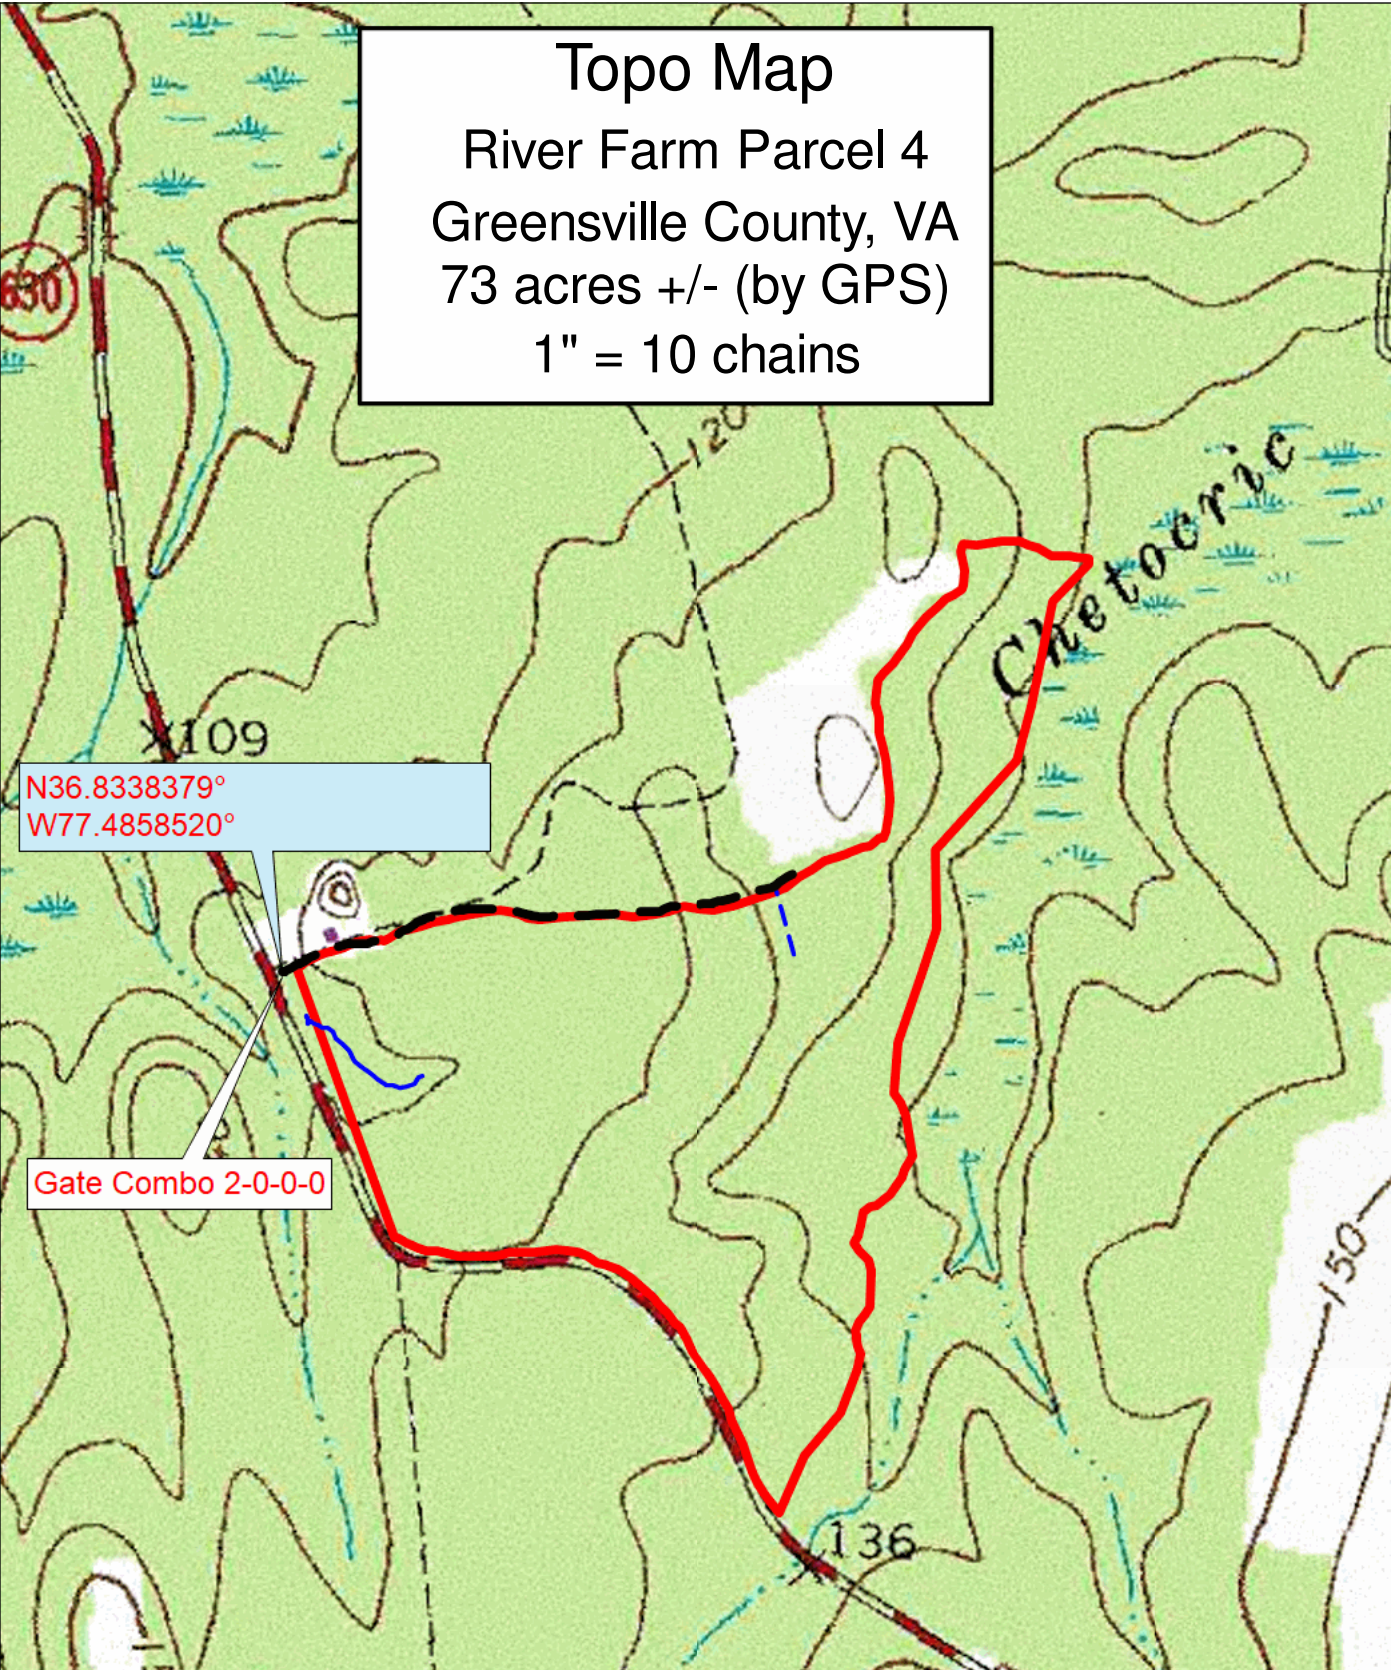

**Topo Map**  
 River Farm Parcel 4  
 Greenville County, VA  
 73 acres +/- (by GPS)  
 1" = 10 chains

Harvest Boundaries Marked With Blue Paint

Sale Location, Date, and Time

Property Boundaries Marked With Blue Bands

Public Boat Ramp, RT 630

Thursday September 17th, 10:00 am

Data use subject to license.

© DeLorme. XMap® 8.

www.delorme.com

1" = 624.4 ft

Data Zoom 14-0