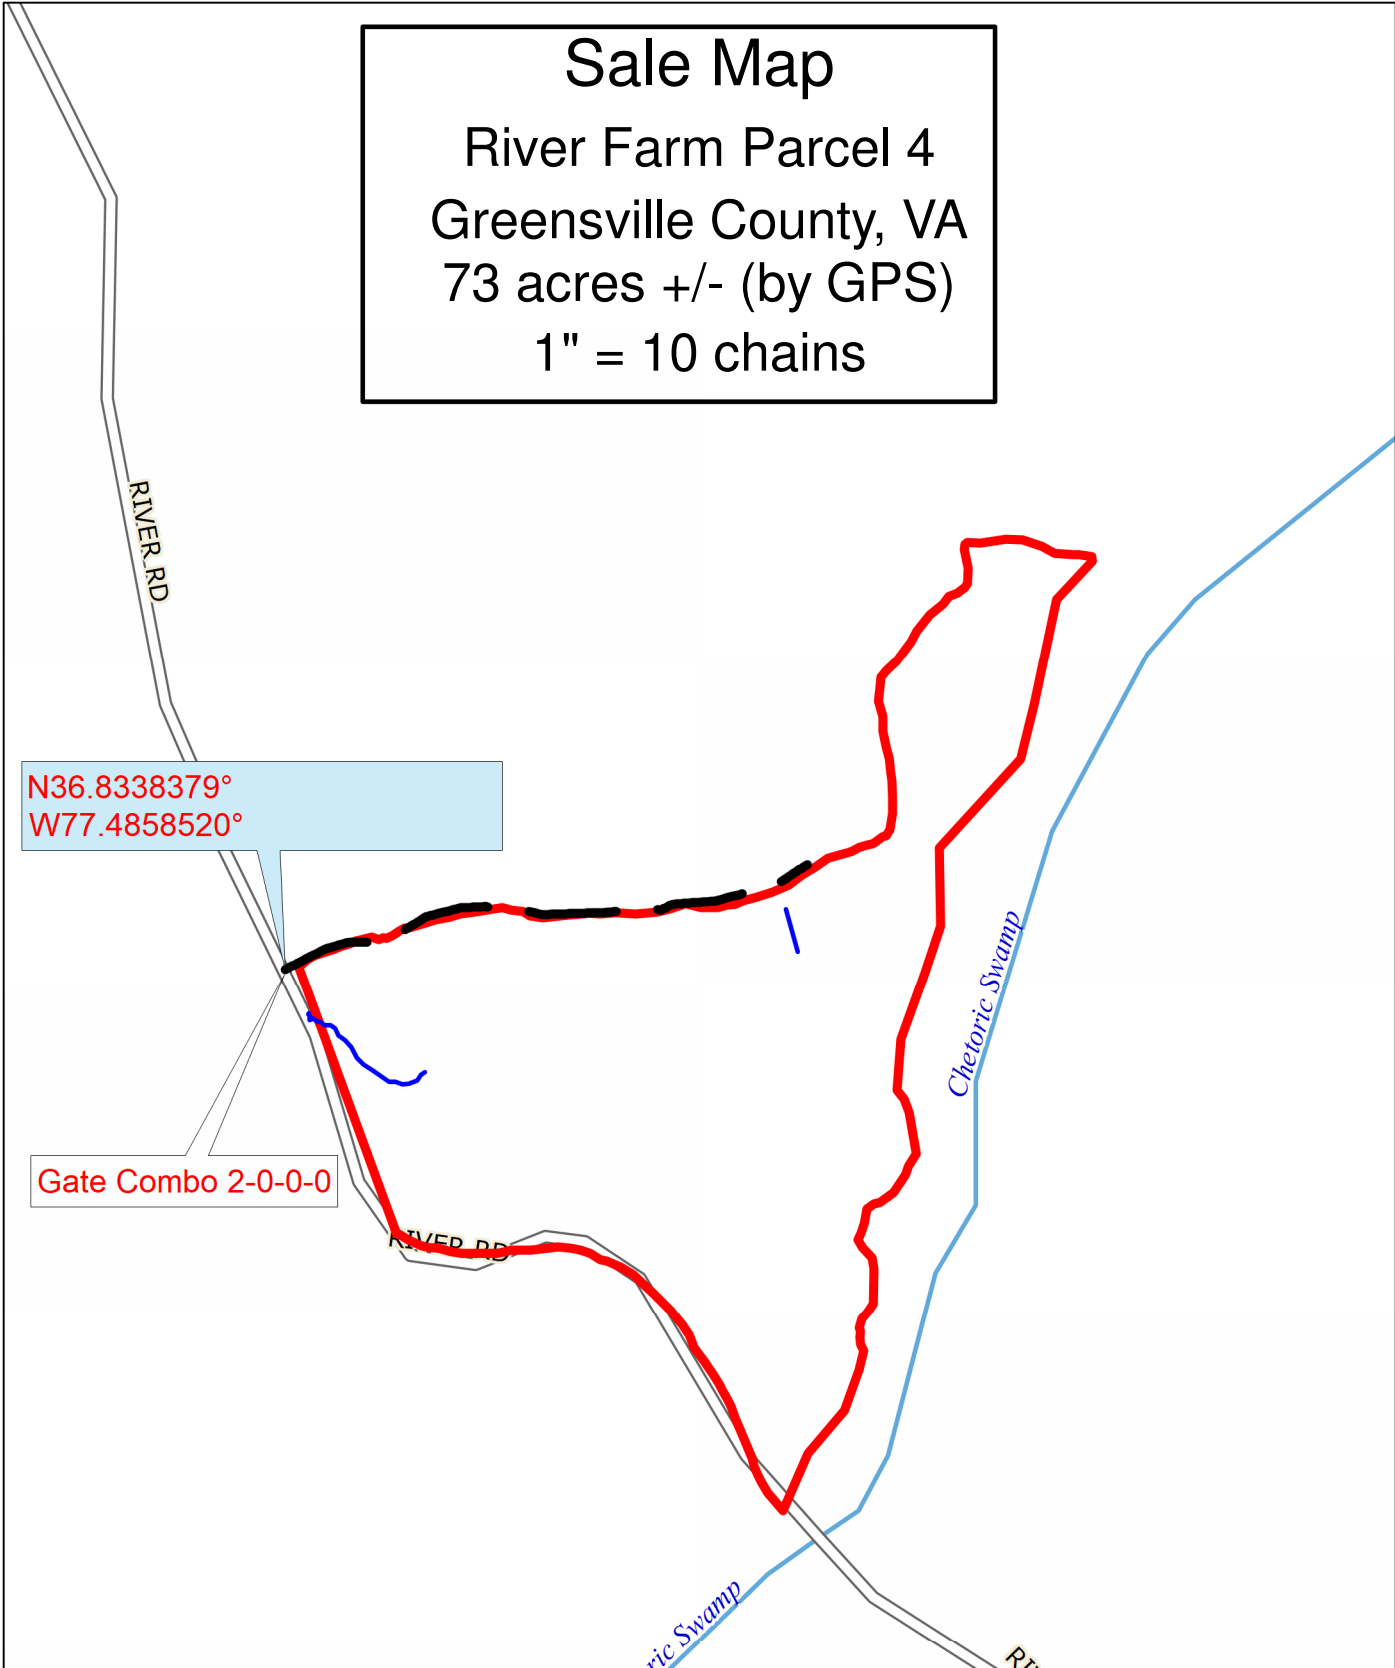

**Sale Map**  
 River Farm Parcel 4  
 Greenville County, VA  
 73 acres +/- (by GPS)  
 1" = 10 chains

Harvest Boundaries Marked With Blue Paint	Sale Location, Date, and Time
Property Boundaries Marked With Blue Bands	Public Boat Ramp, RT 630
	Thursday September 17th, 10:00 am