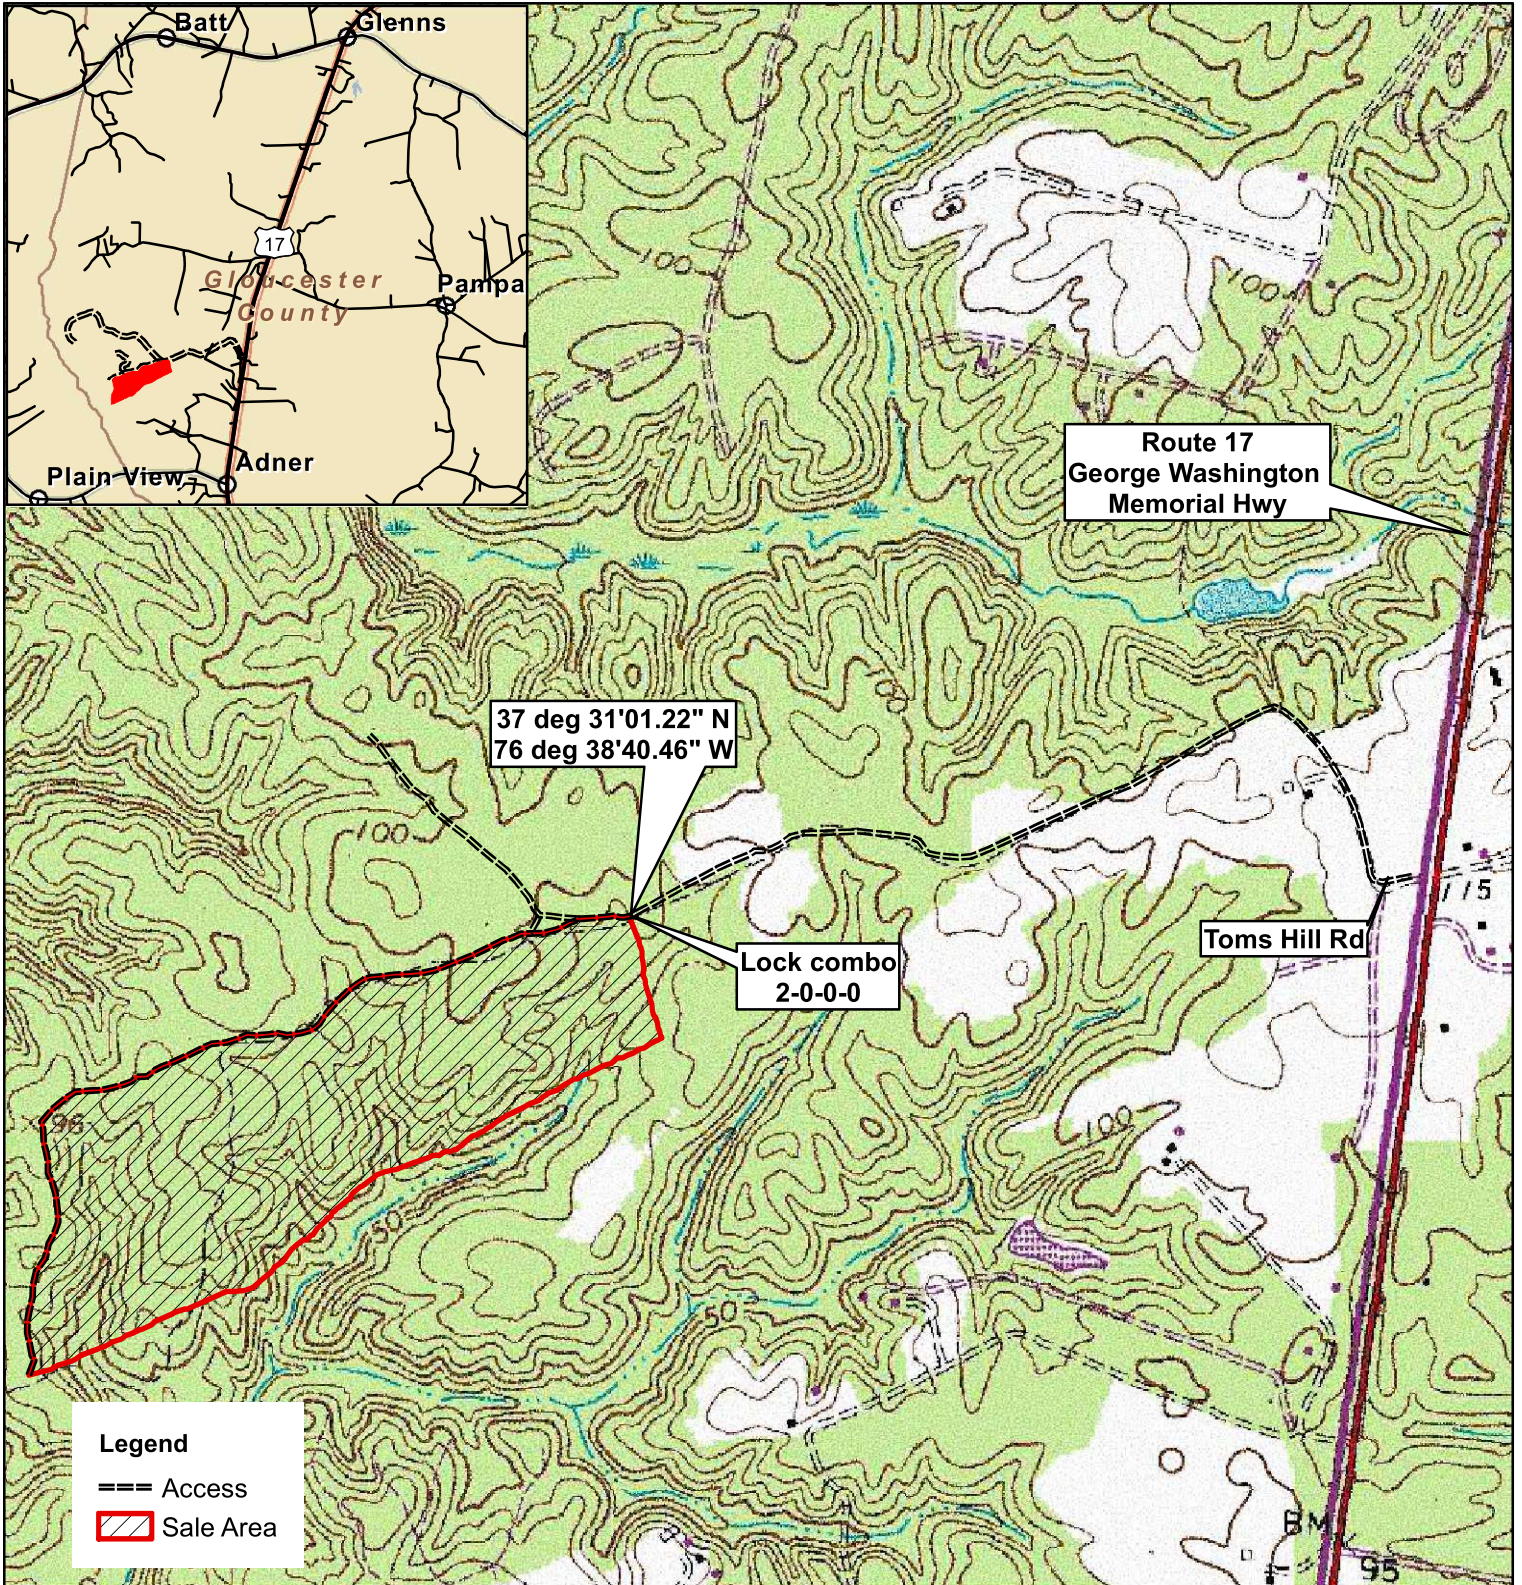

Procter's Pride Tract

Gloucester County, VA
Sale Area: 79 +/- Acres (by GPS)

FRM, Inc.
7840 Richmond-Tappahannock Hwy.
Aylett, VA 23009
804.769.3948 Office
804.840.3362 Mobile
804.769.0853 Fax
brian@frmva.com

Consulting Foresters
and
Timberland Appraisers

Harvest Boundaries Marked With Blue Paint
No Harvest From Within SMZ

Timber sale at 10 am Thurs., November 12, 2020
At the Forest Resources Mgmt. Office

1 inch = 1,000 feet

LOCK COMBO 2-0-0-0

MBM 10/16/2020