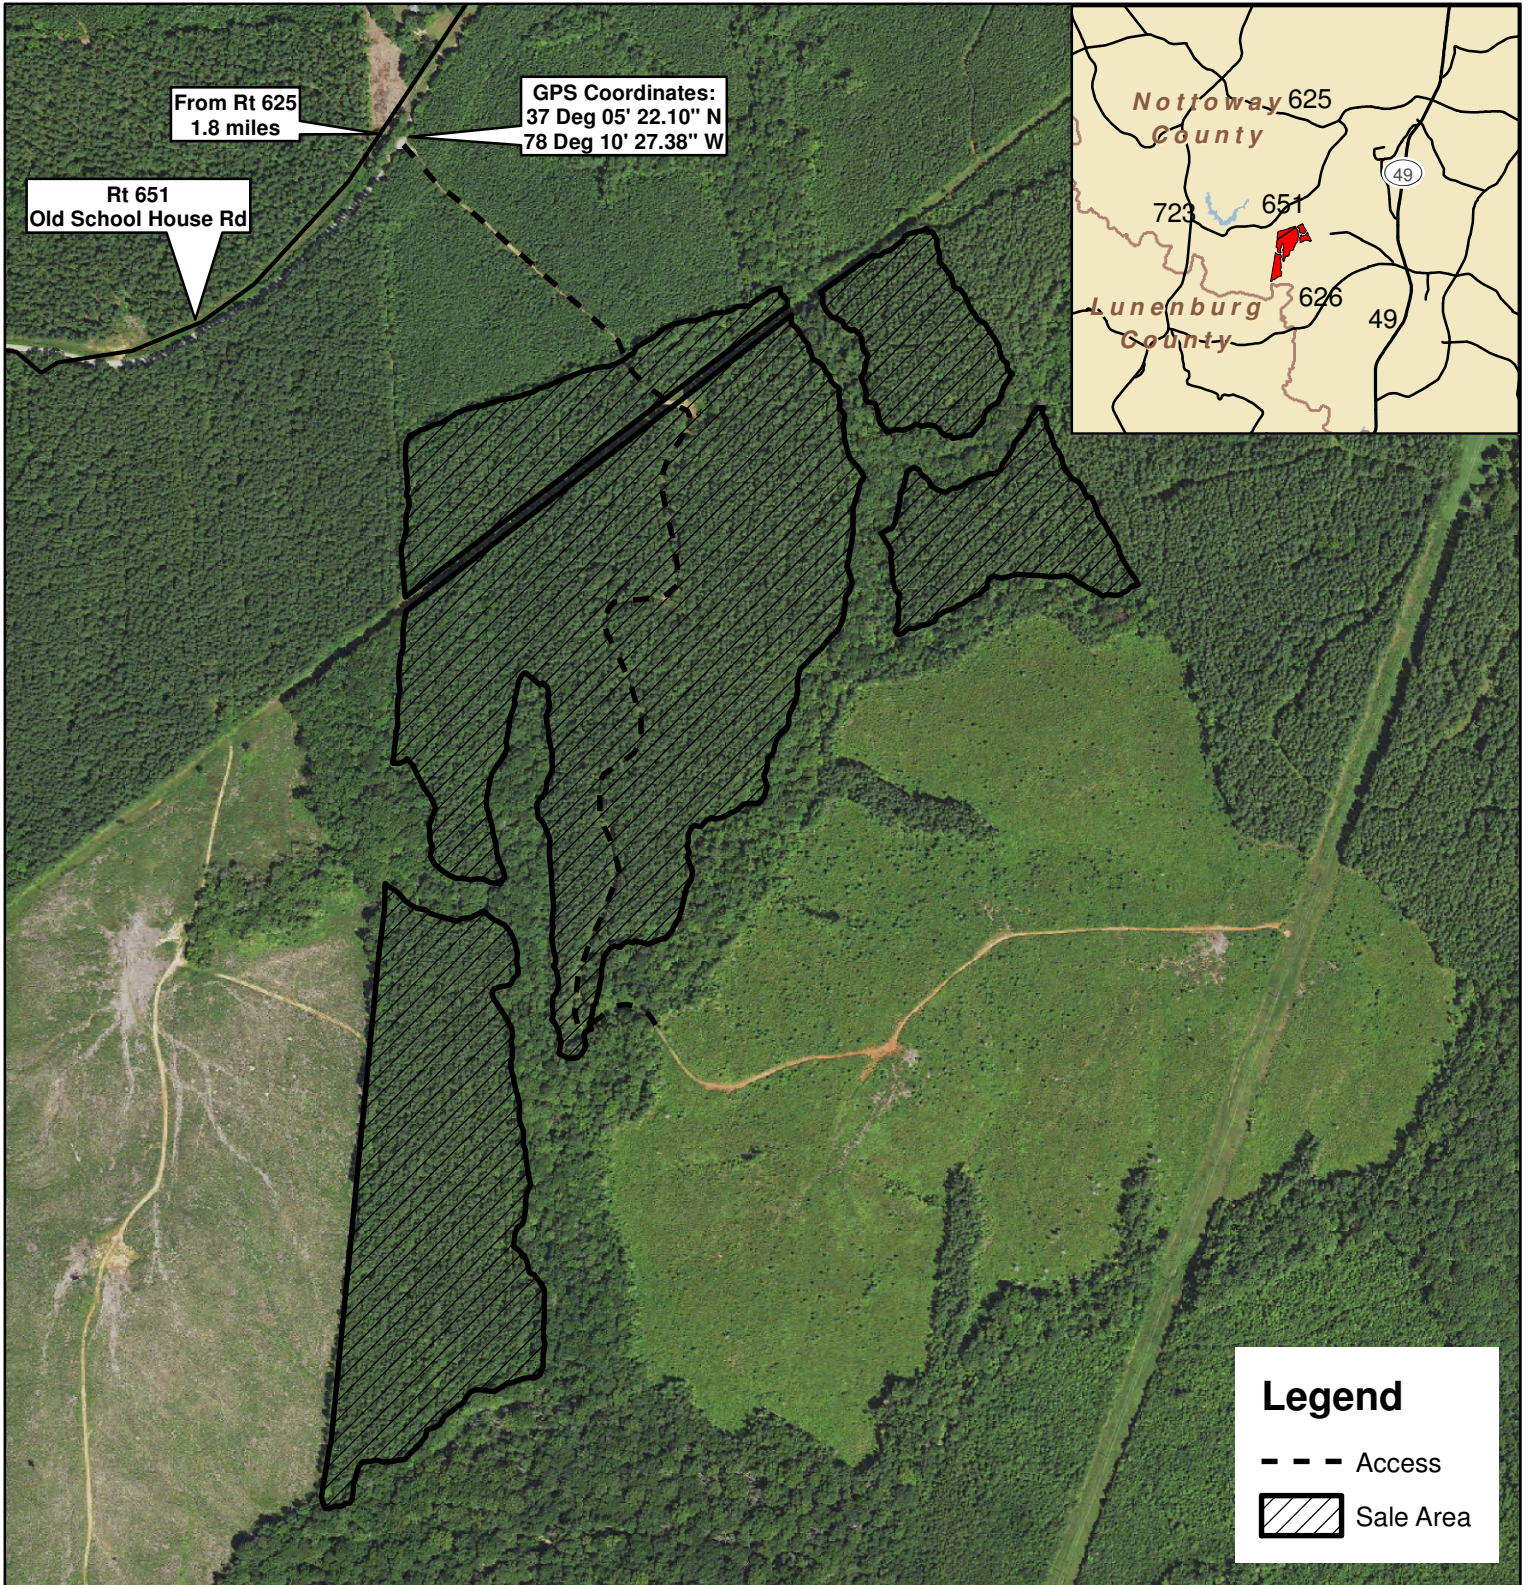

# INGRAM TRACT

Nottoway County, VA  
Sale Area: 92 +/- Acres (by GPS)

Forest Resources Management, Inc.  
7840 Richmond-Tappahannock Highway  
Aylett, Virginia 23009  
(804)769-3948 Office  
(804)769-0853 Fax  
(804)690-7011 Mobile  
John@FRMVA.com  
FRMVA.com

*Consulting Foresters  
and  
Timberland Appraisers*

Harvest Boundaries Marked With BLUE Paint  
No Harvest From Within SMZ  
1 inch = 660 feet

Timber sale at 10 am Thurs., November 19, 2020  
At the Forest Resources Management Office  
JRR 10/28/2020