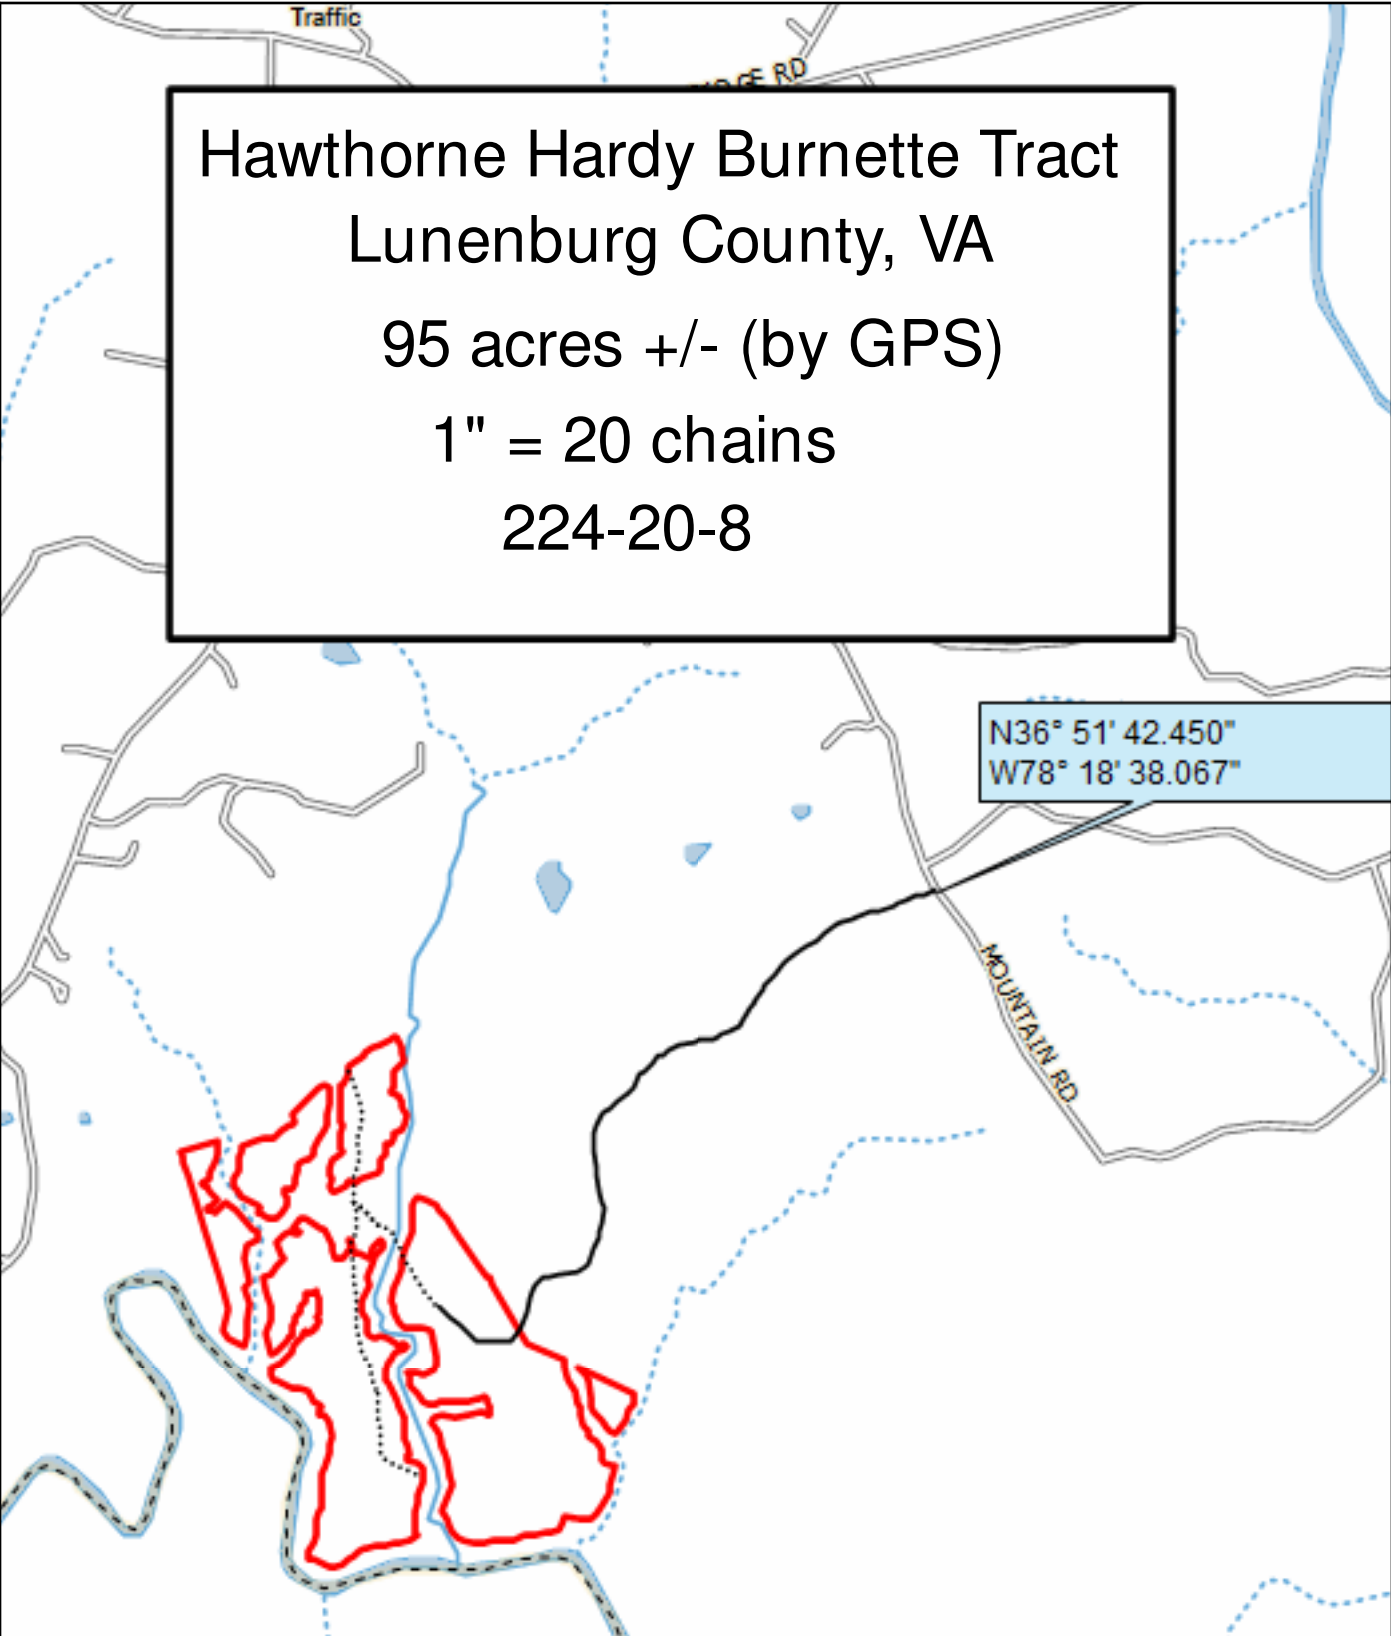

Hawthorne Hardy Burnette Tract  
 Lunenburg County, VA  
 95 acres +/- (by GPS)  
 1" = 20 chains  
 224-20-8

N36° 51' 42.450"  
 W78° 18' 38.067"

<p><b>Harvest Boundary Marked With Blue Paint</b></p> <p><b>Property Boundary Marked With Orange Paint</b></p>	<p><b>Timber Sale Location and Time</b></p> <p><b>FRM, Inc Office, Aylett, VA</b></p> <p><b>Thursday July 23rd, 10:00am</b></p>
--	---

Data use subject to license.

© DeLorme. XMap® 8.

www.delorme.com

1" = 2,497.5 ft

Scale 1 : 15,840  
Data Zoom 13-0