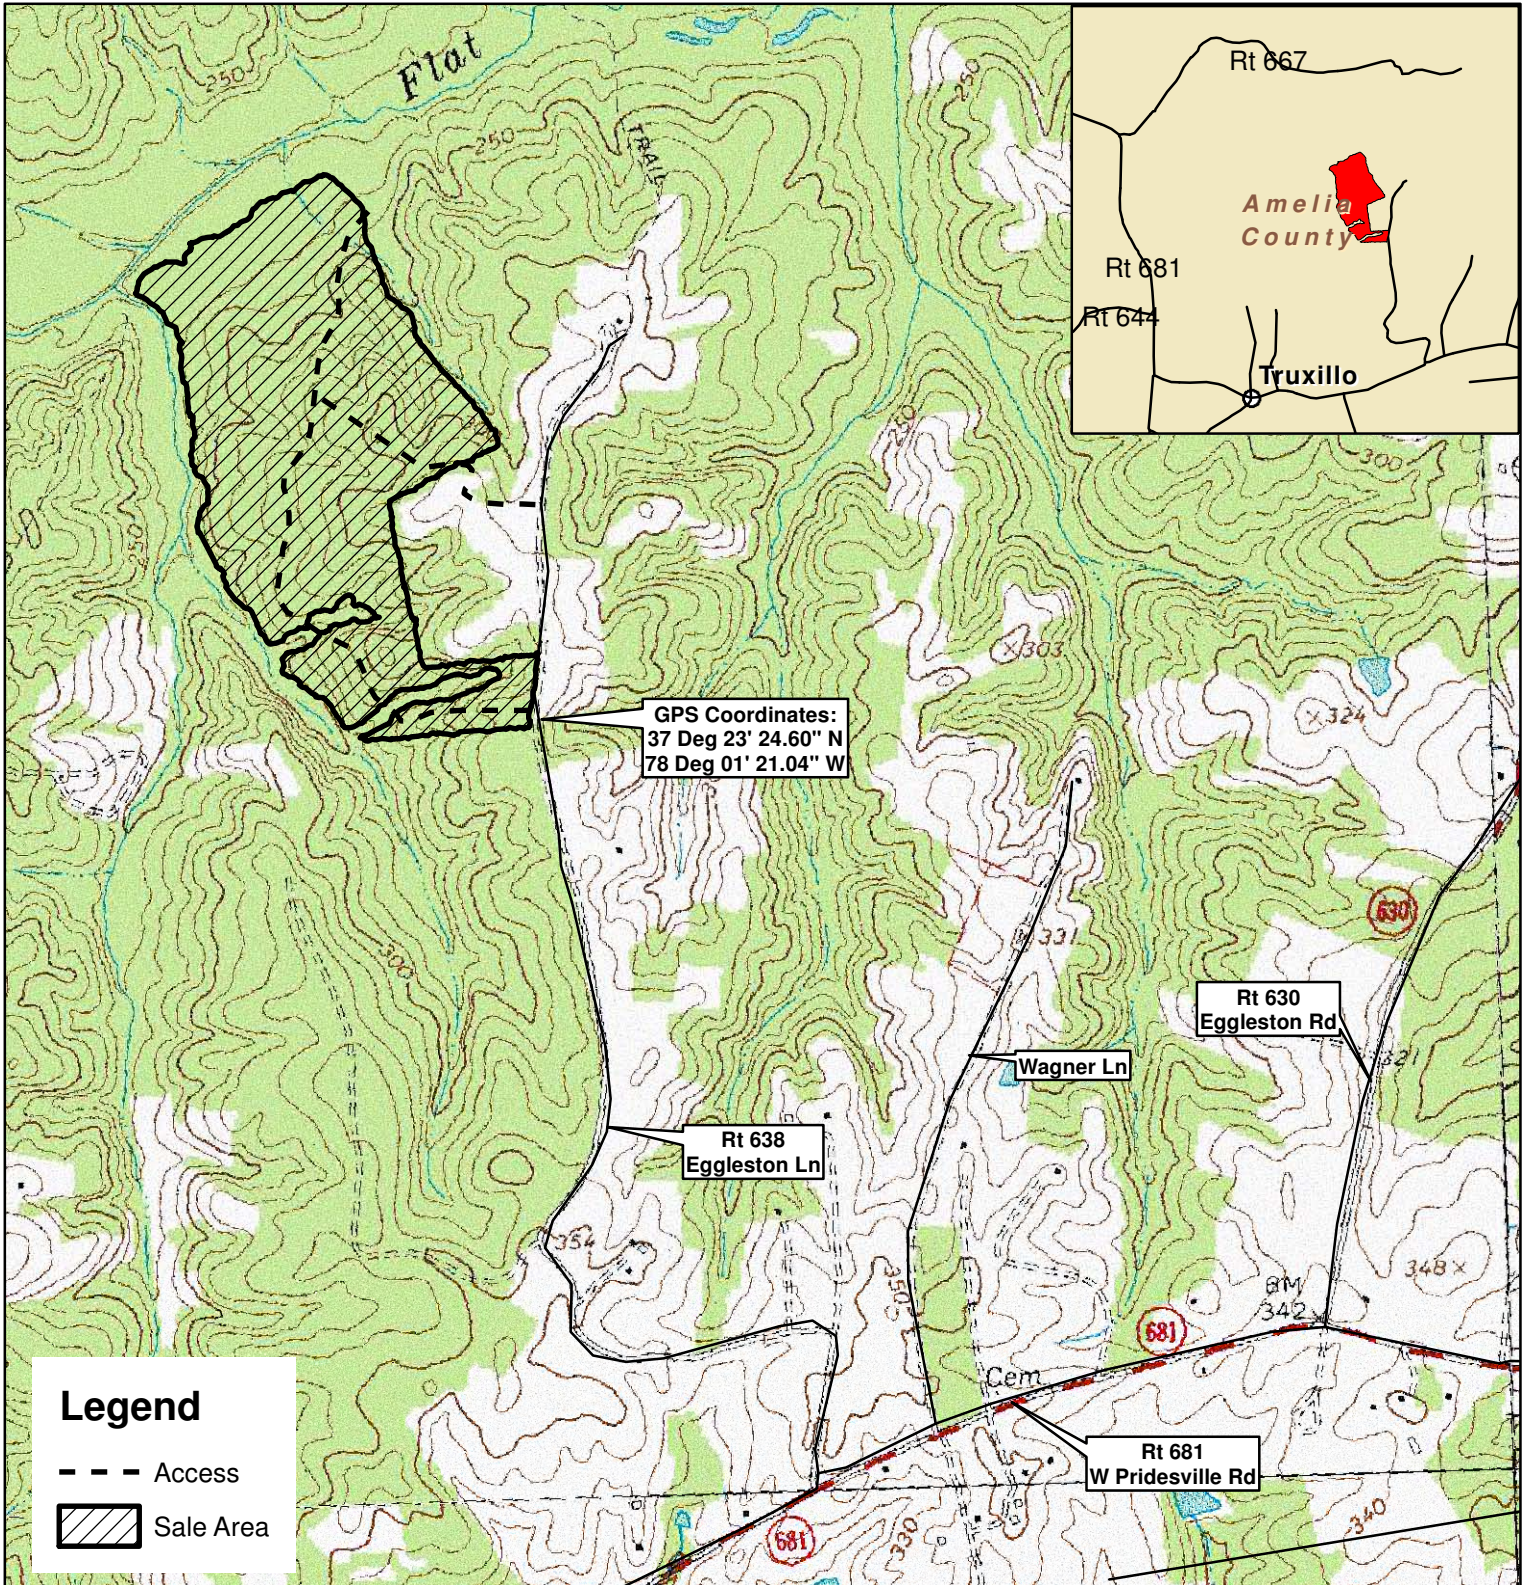

# FLAT CREEK TRACT

Amelia County, VA

Sale Area: 120 +/- Acres (by GPS)

Forest Resources Management, Inc.  
7840 Richmond-Tappahannock Highway  
Aylett, Virginia 23009  
(804)769-3948 Office  
(804)769-0853 Fax  
(804)690-7011 Mobile  
John@FRMVA.com  
FRMVA.com

Consulting Foresters  
and  
Timberland Appraisers

Harvest Boundaries Marked With BLUE Paint  
No Harvest From Within SMZ  
1 inch = 1,320 feet

Timber sale at 10 am Thurs., October 22, 2020  
At the Forest Resources Management Office  
JRR 9/24/2020