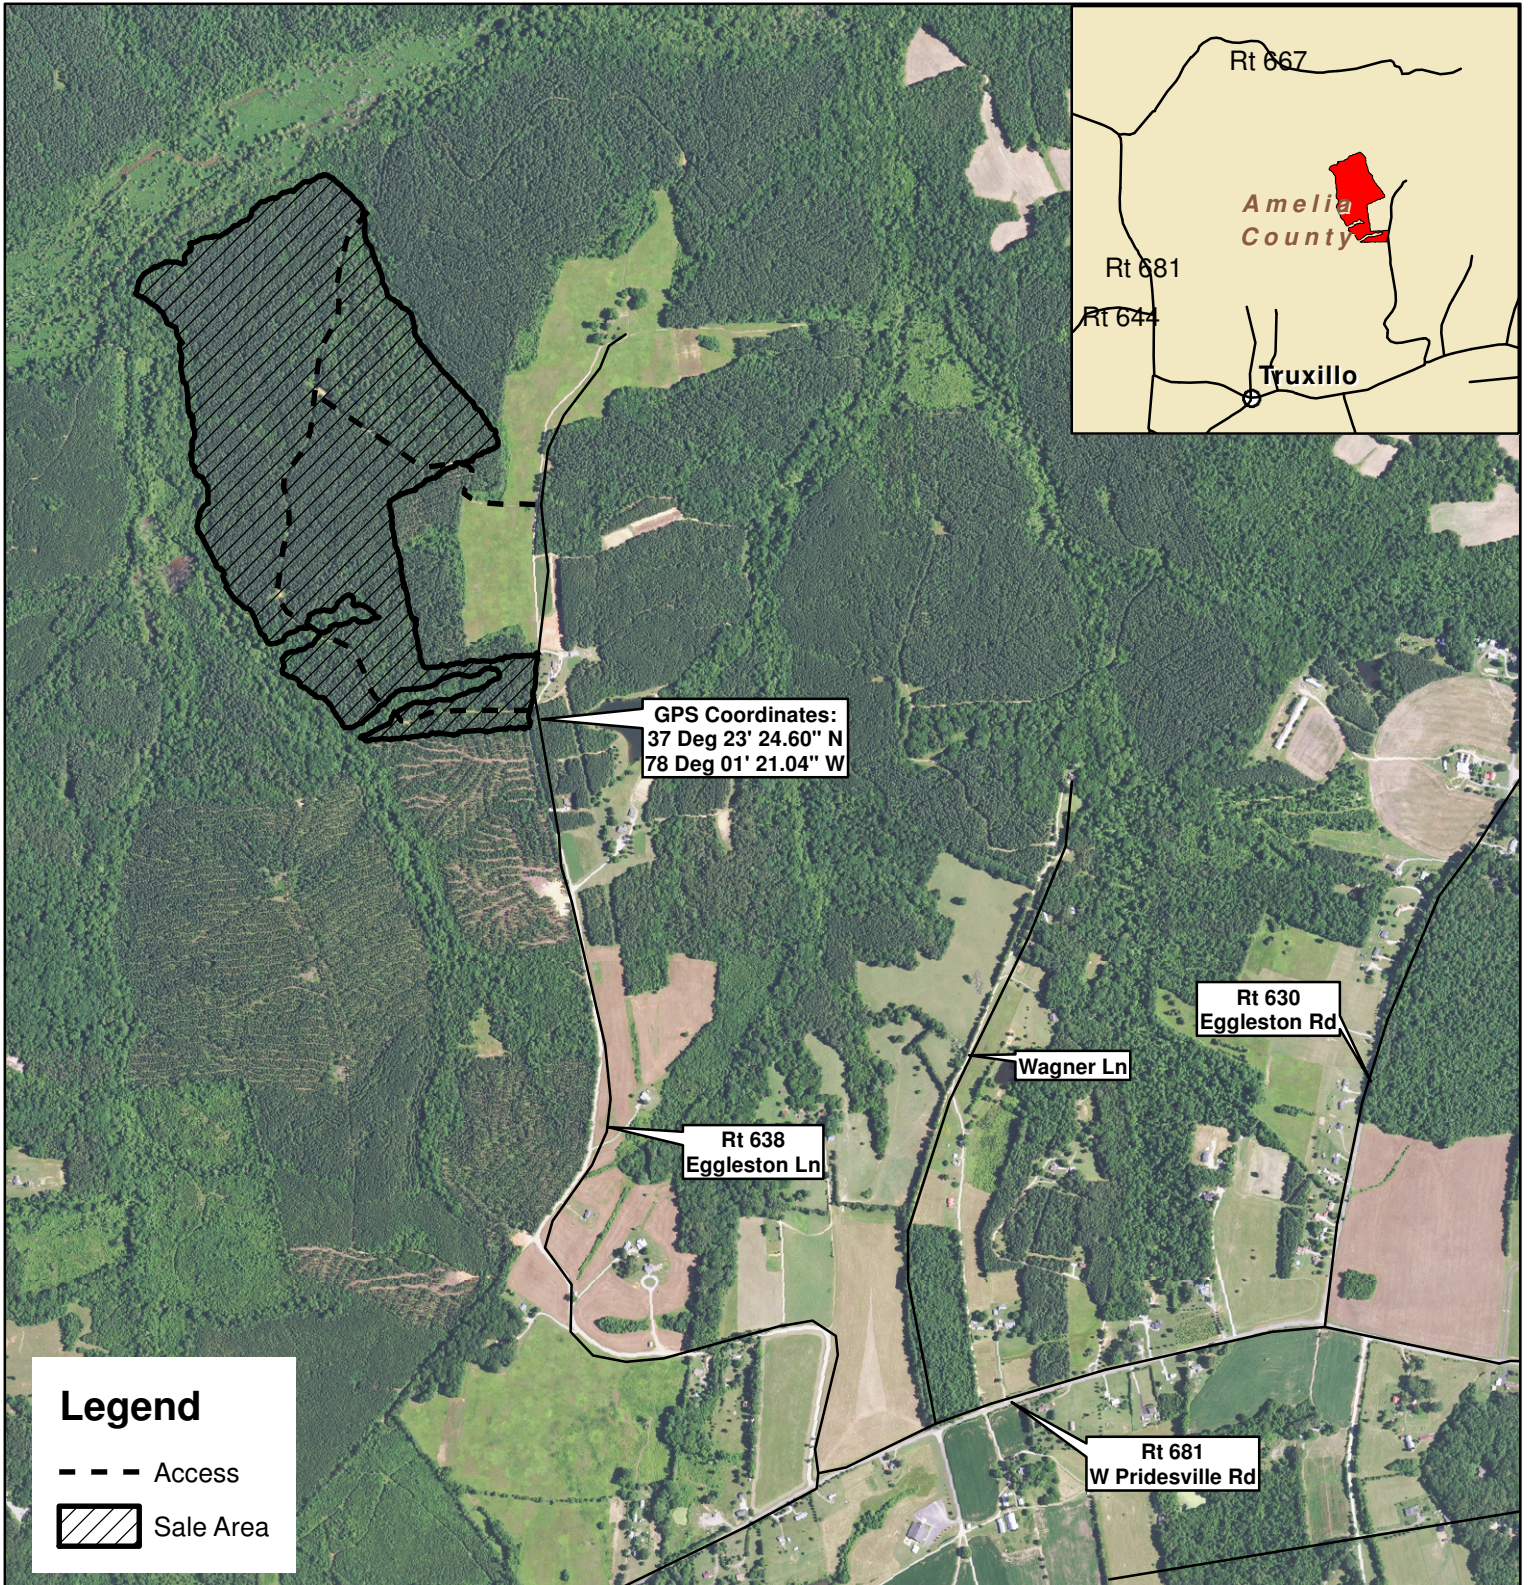

FLAT CREEK TRACT

Amelia County, VA

Sale Area: 120 +/- Acres (by GPS)

Forest Resources Management, Inc.
7840 Richmond-Tappahannock Highway
Aylett, Virginia 23009
(804)769-3948 Office
(804)769-0853 Fax
(804)690-7011 Mobile
John@FRMVA.com
FRMVA.com

*Consulting Foresters
and
Timberland Appraisers*

Harvest Boundaries Marked With BLUE Paint
No Harvest From Within SMZ
1 inch = 1,320 feet

Timber sale at 10 am Thurs., October 22, 2020
At the Forest Resources Management Office
JRR 9/24/2020