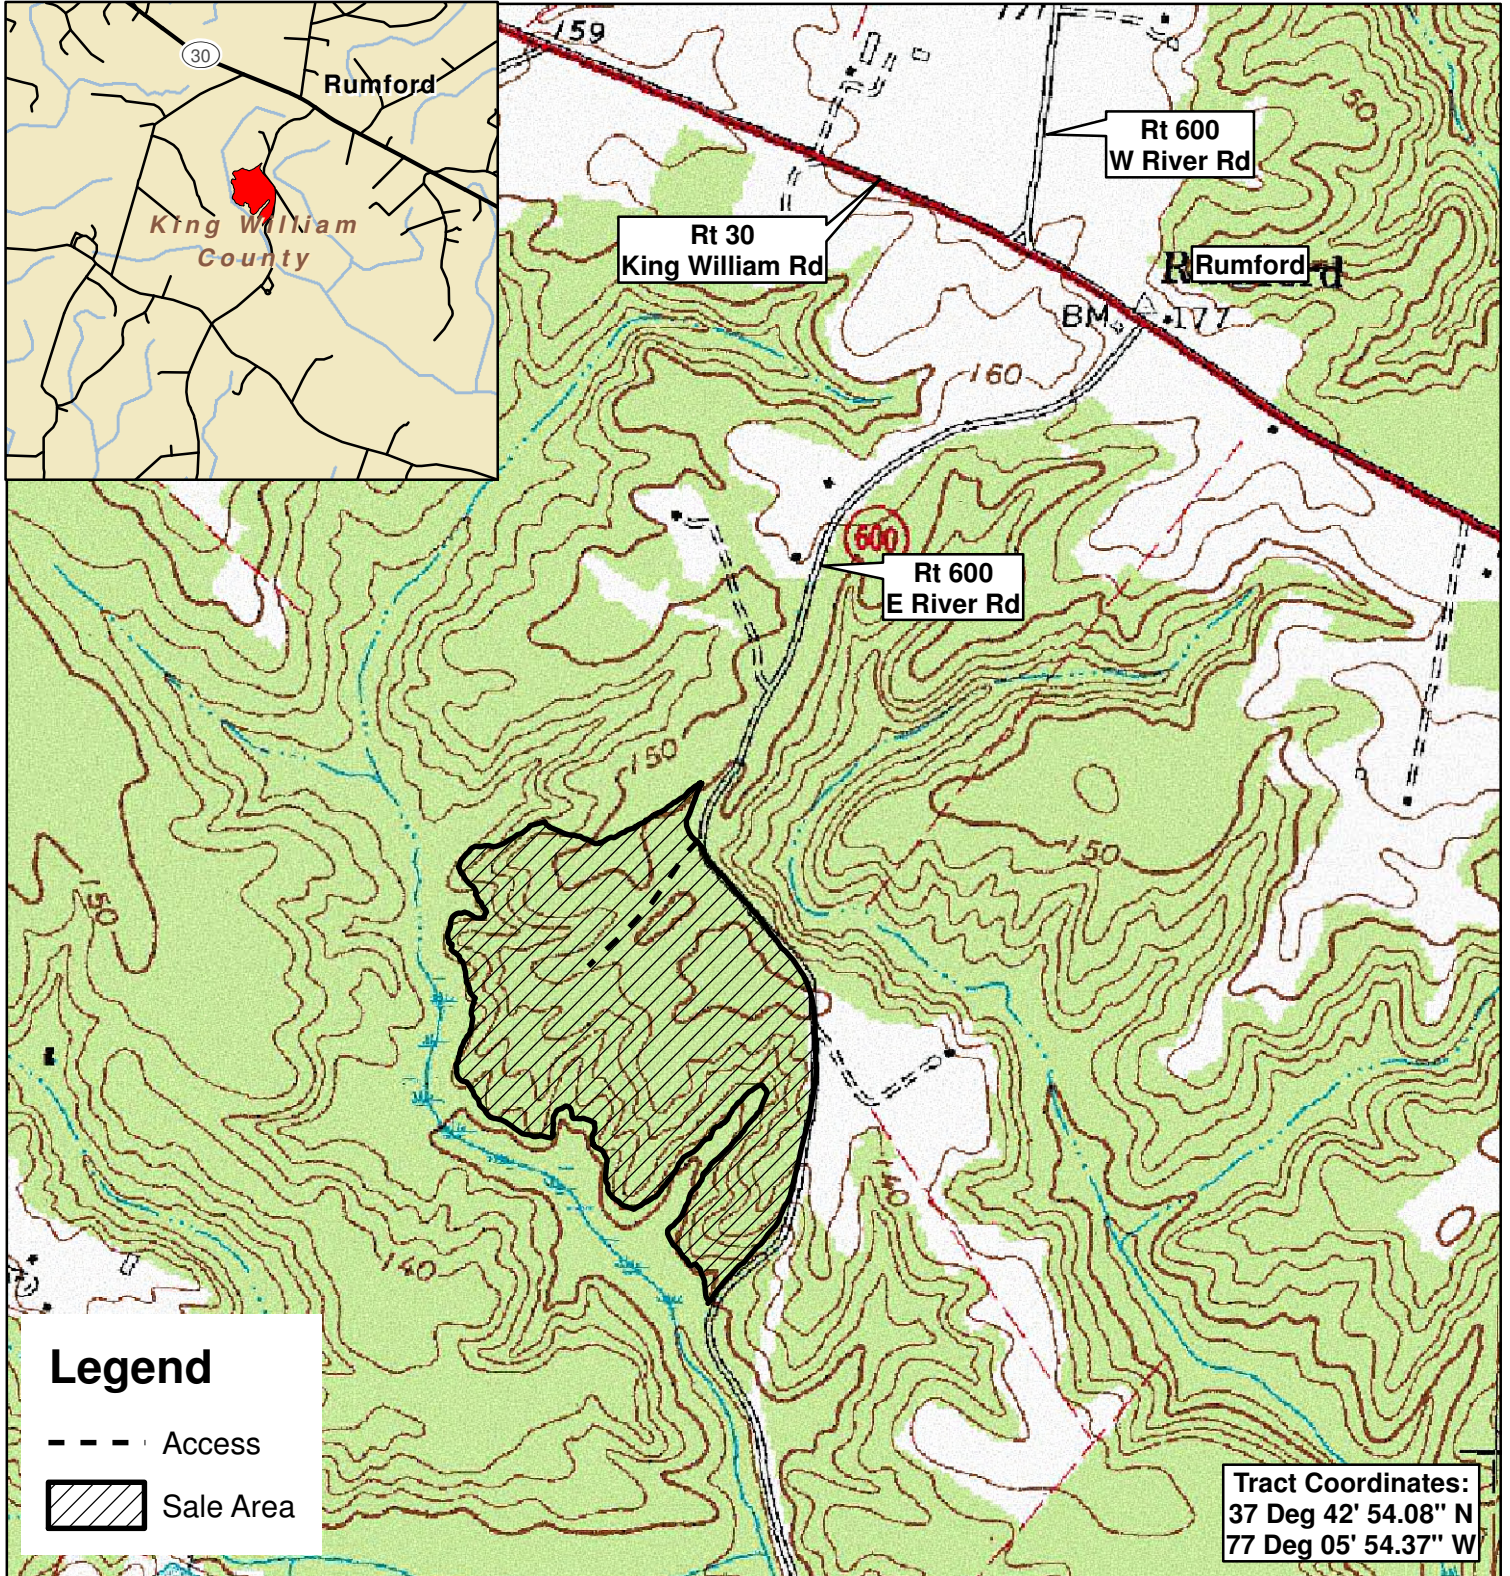

# Dunluce Tract

King William County, VA  
Sale Area: 69 +/- acres (by GPS)

Forest Resources Management, Inc.  
7840 Richmond-Tappahannock Highway  
Aylett, Virginia 23009  
(804)769-3948 Office  
(804)769-0853 Fax  
(804)690-7011 Mobile  
John@FRMVA.com  
FRMVA.com

Consulting Foresters  
and  
Timberland Appraisers

Harvest Boundaries Marked With Blue Paint  
No Harvest From Within SMZ  
1 inch = 1,000 feet

Timber sale at 10 am Thurs., March 26, 2020  
At the Forest Resources Mgmt Office  
JRR 2/24/2020