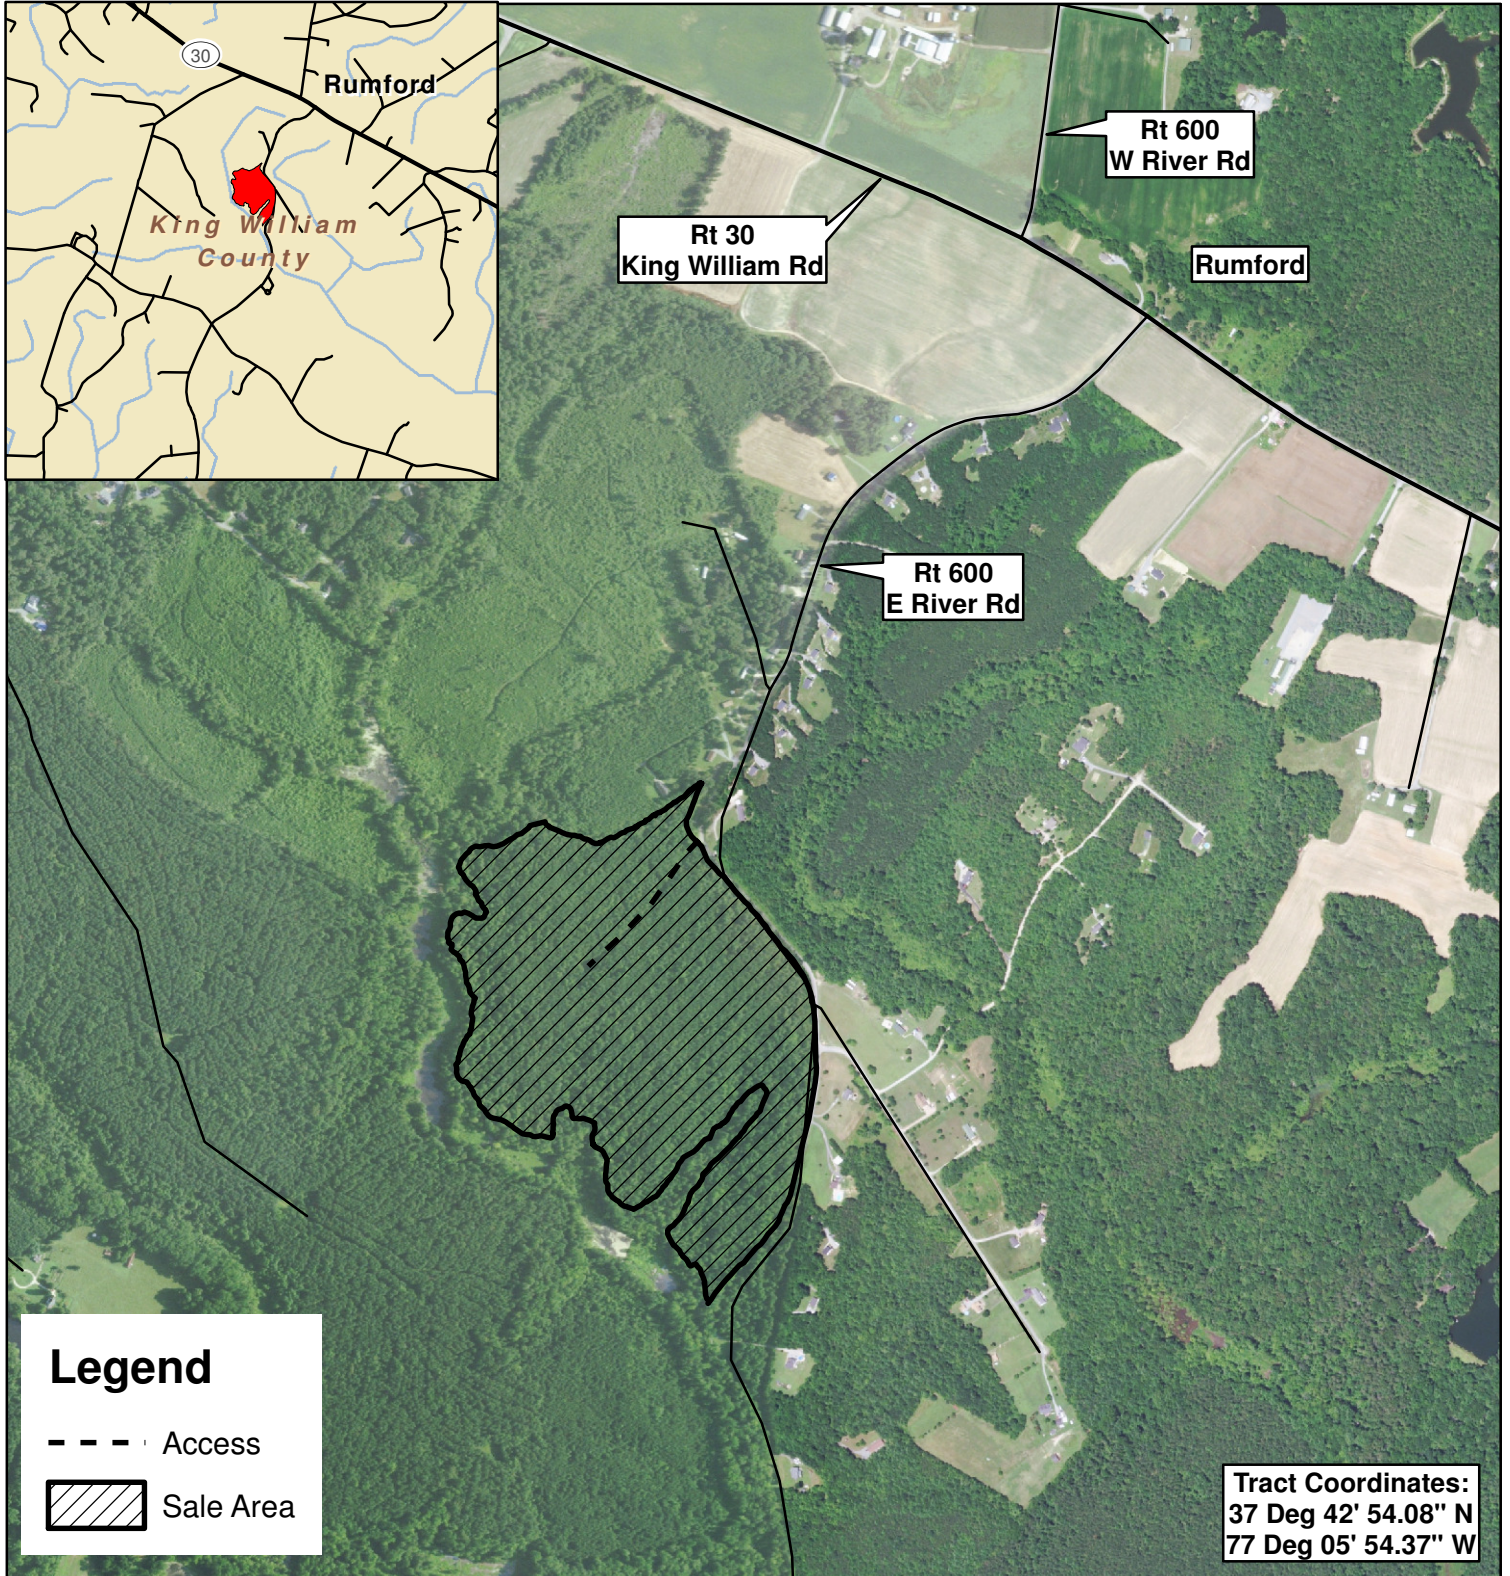

Dunluce Tract

King William County, VA
Sale Area: 69 +/- acres (by GPS)

Forest Resources Management, Inc.
7840 Richmond-Tappahannock Highway
Aylett, Virginia 23009
(804)769-3948 Office
(804)769-0853 Fax
(804)690-7011 Mobile
John@FRMVA.com
FRMVA.com

*Consulting Foresters
and
Timberland Appraisers*

Legend

- - - Access
-  Sale Area

Tract Coordinates:
37 Deg 42' 54.08" N
77 Deg 05' 54.37" W

Harvest Boundaries Marked With Blue Paint
No Harvest From Within SMZ
1 inch = 1,000 feet