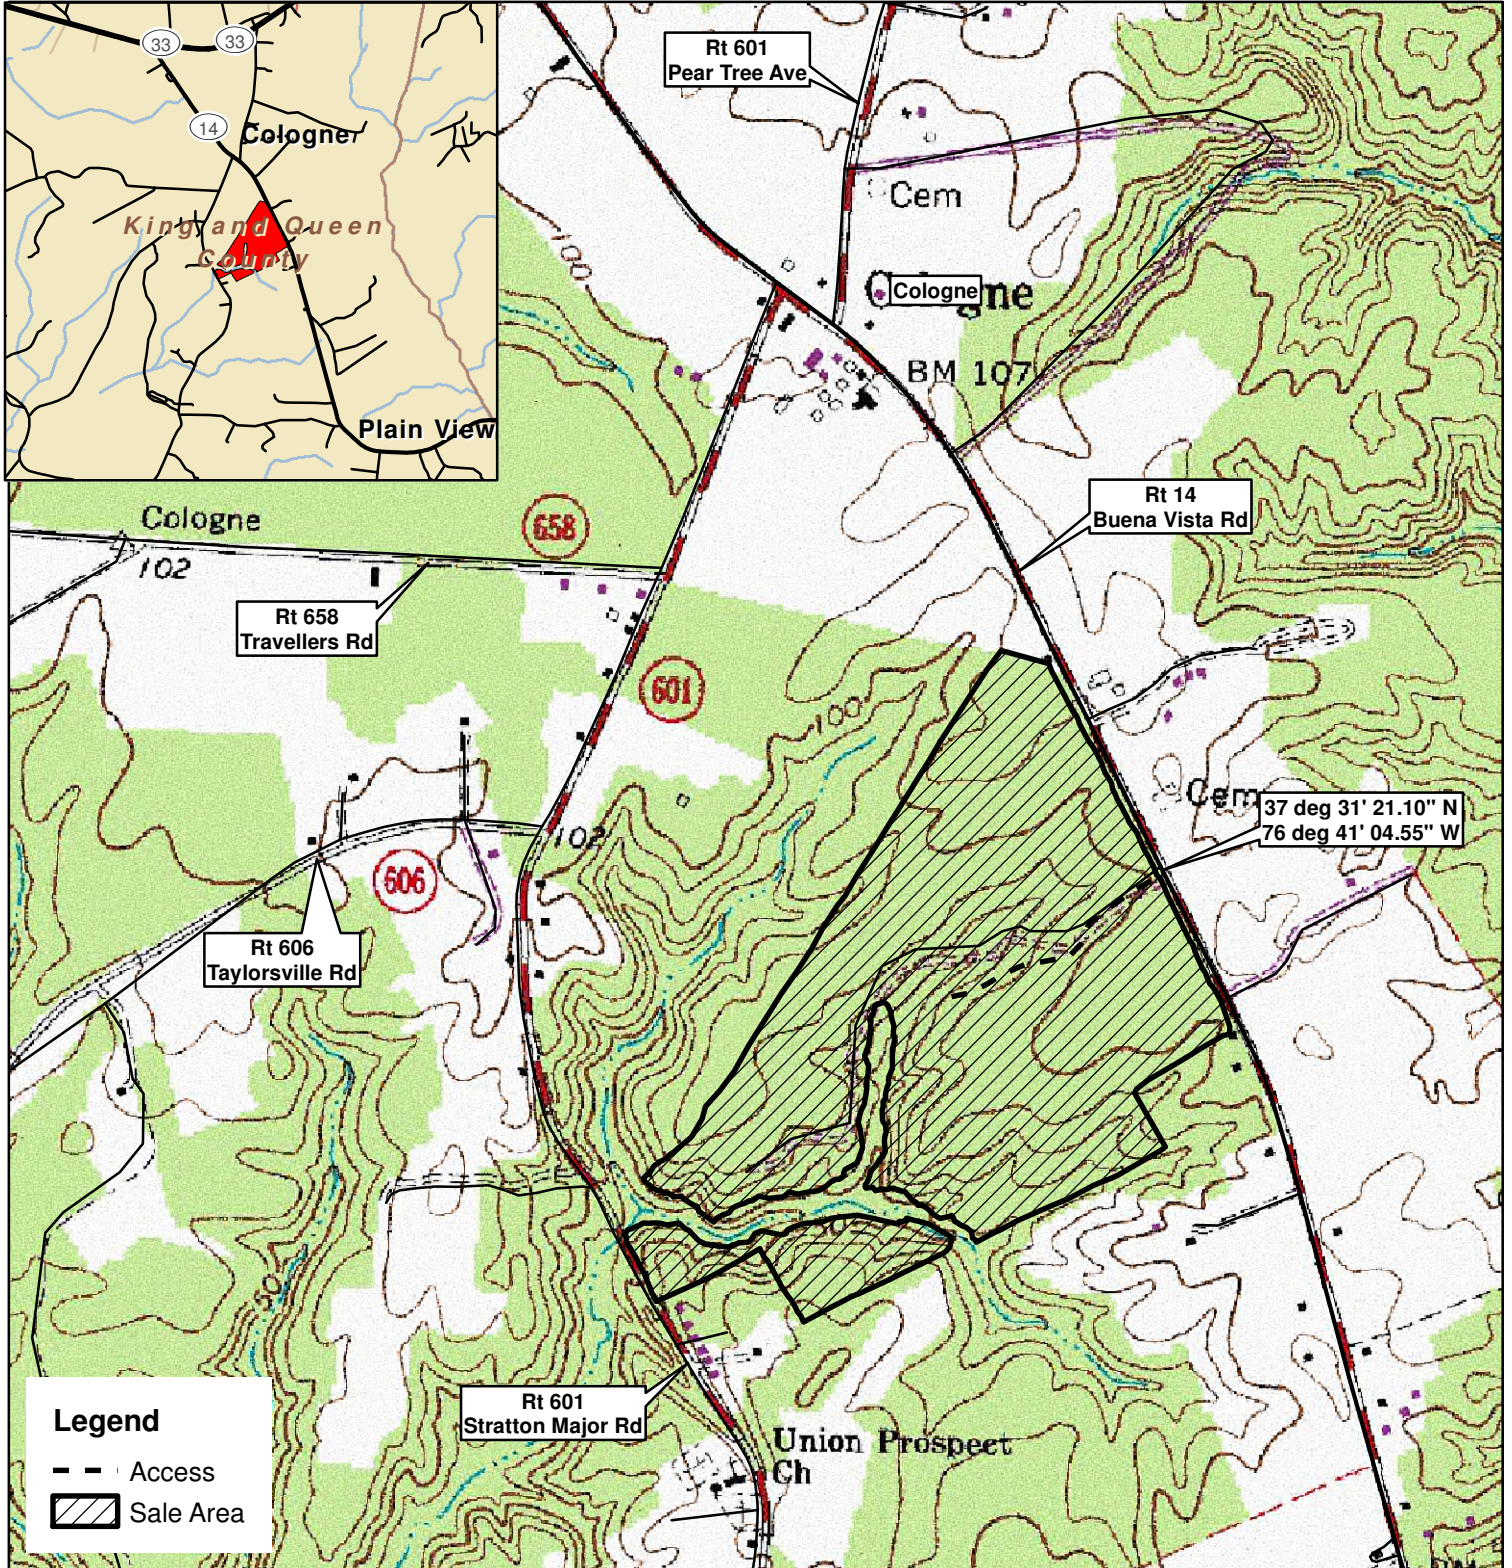

BRUSHWOOD TRACT

King and Queen County, VA
Sale Area: 118 +/- acres (by GPS)

Forest Resources Management, Inc.
7840 Richmond-Tappahannock Highway
Aylett, Virginia 23009
(804)769-3948 Office
(804)769-0853 Fax
(804)690-7011 Mobile
John@FRMVA.com
FRMVA.com

Consulting Foresters
and
Timberland Appraisers

Harvest Boundaries Marked With Blue Paint
No Harvest From Within SMZ

1 inch = 1,000 feet

Timber sale at 10 am Thurs., November 19, 2020
At the Forest Resources Mgmt. Office