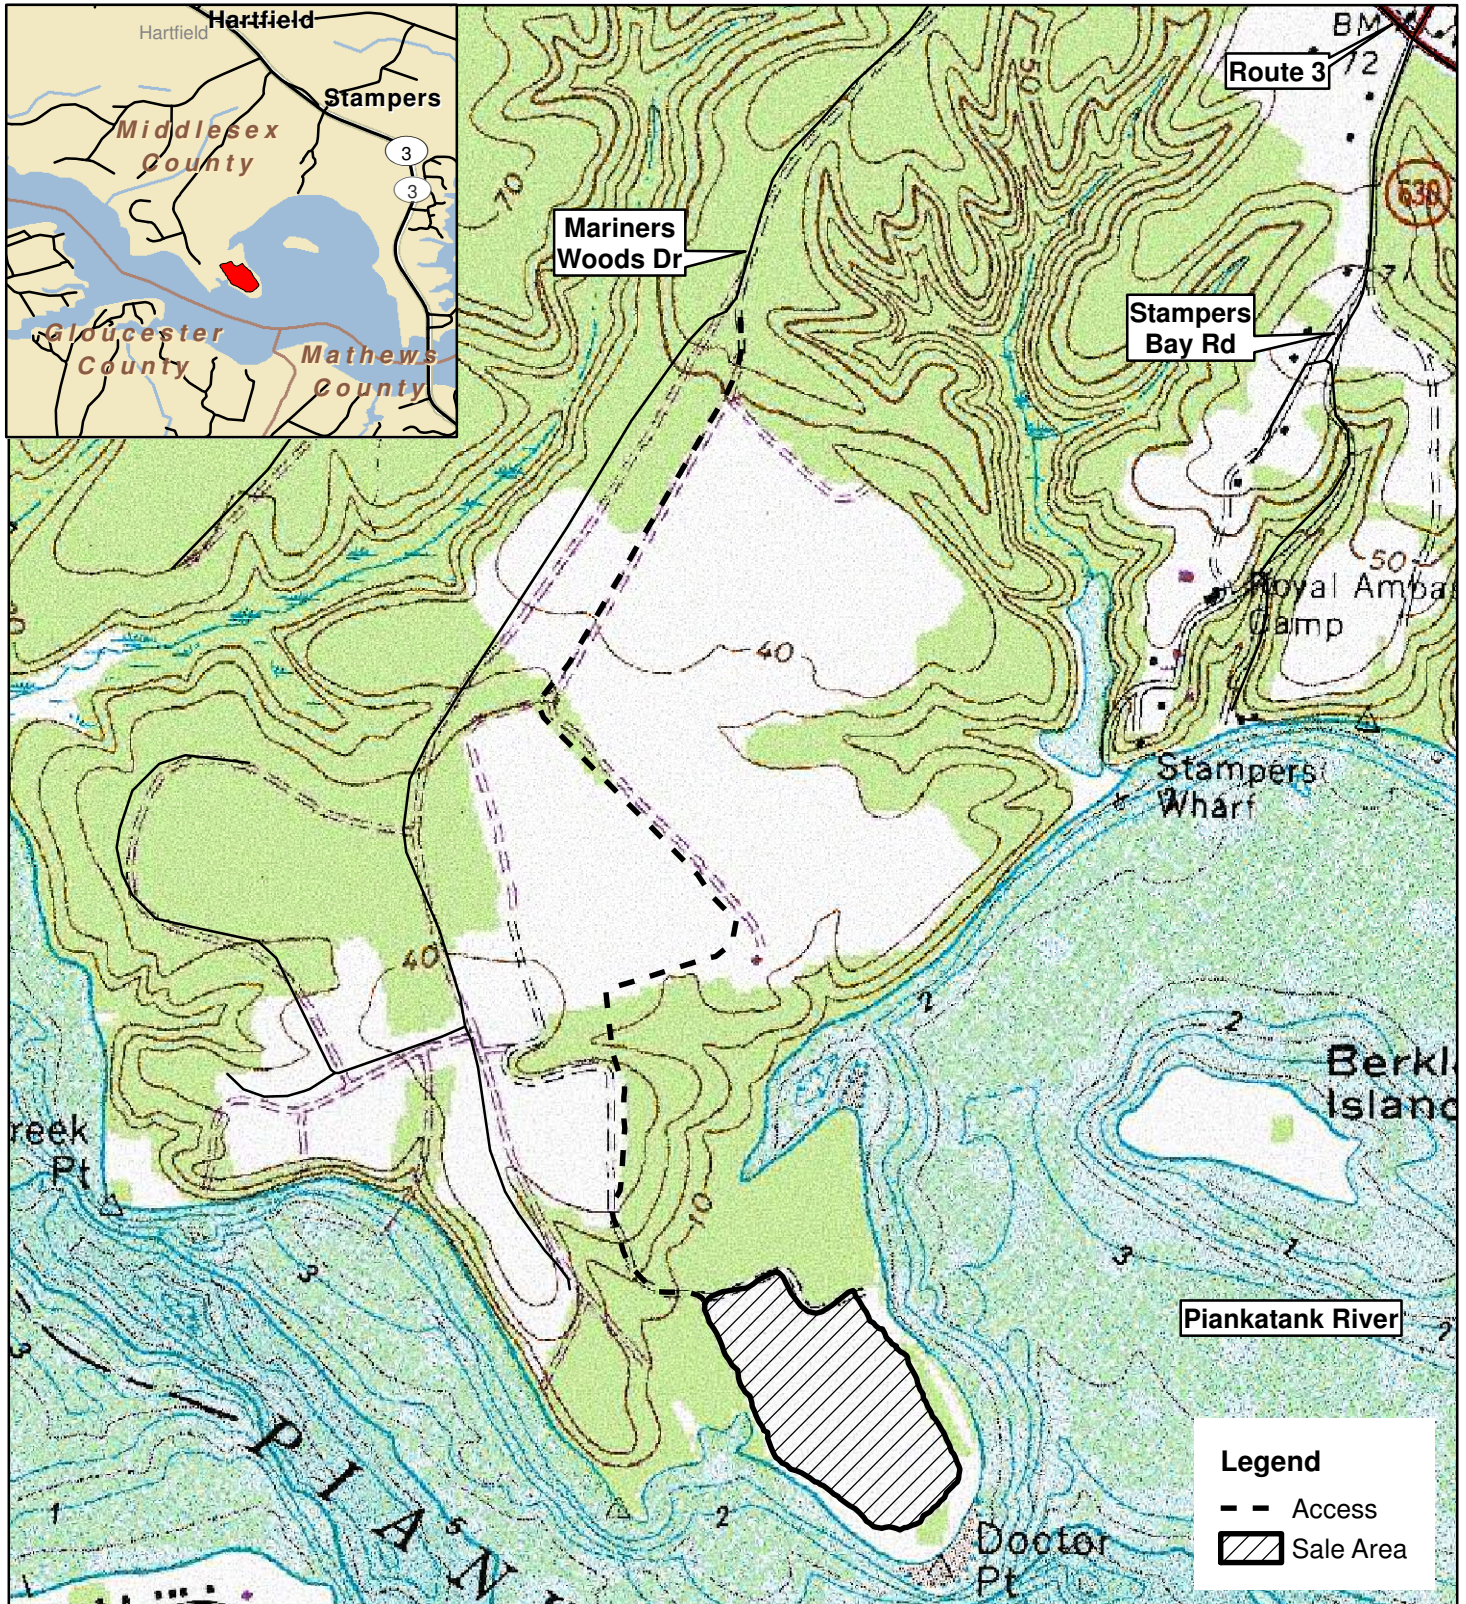

Barn Elms Tract

Middlesex County, VA
Sale Area: 23 +/- Acres (by GPS)

Forest Resources Management, Inc.
7840 Richmond-Tappahannock Highway
Aylett, Virginia 23009
(804)769-3948 Office
(804)769-0853 Fax
(804)690-7011 Mobile
John@FRMVA.com
FRMVA.com

*Consulting Foresters
and
Timberland Appraisers*

Harvest Boundaries Marked With Blue Paint
No Harvest From Within SMZ

1 inch = 1,000 feet

Timber sale at 10 am Thurs., August 27, 2020
At the Forest Resources Mgmt Office

JRR 7/22/2020