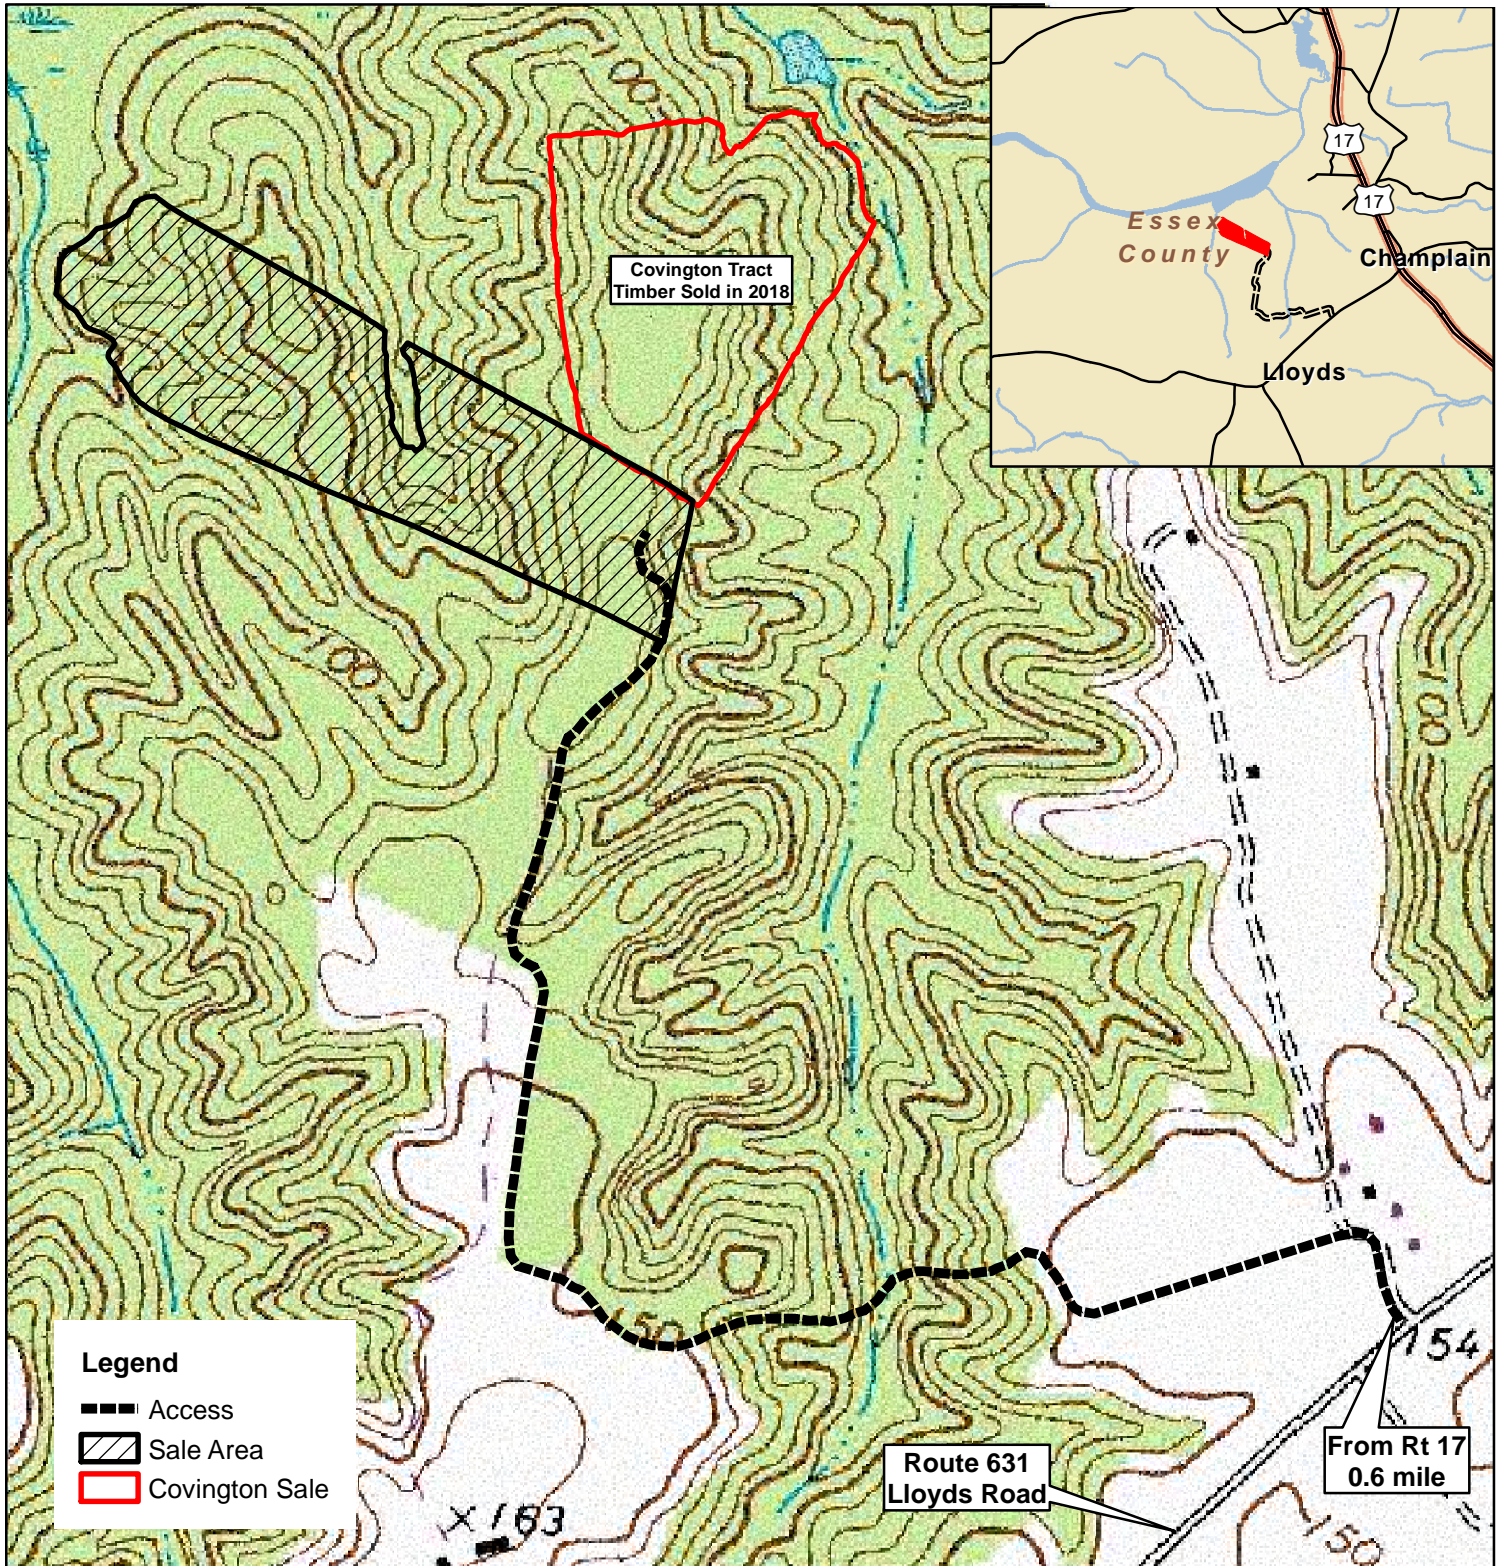

Wm. Haile Tract

Essex County, VA
Sale Area: 29 +/- Acres (by GPS)

FRM, Inc.
7840 Richmond-Tappahannock Hwy.
Aylett, VA 23009
804.769.3948 Office
804.840.3362 Mobile
804.769.0853 Fax
brian@frmva.com

Consulting Foresters
and
Timberland Appraisers

Harvest Boundaries Marked With Blue Paint And Pink Flagging
No Harvest From Within SMZ Marked With Blue Paint

Timber sale at 10 am Thurs., March 28, 2019
At the Forest Resources Mgmt. Office

1 inch = 660 feet