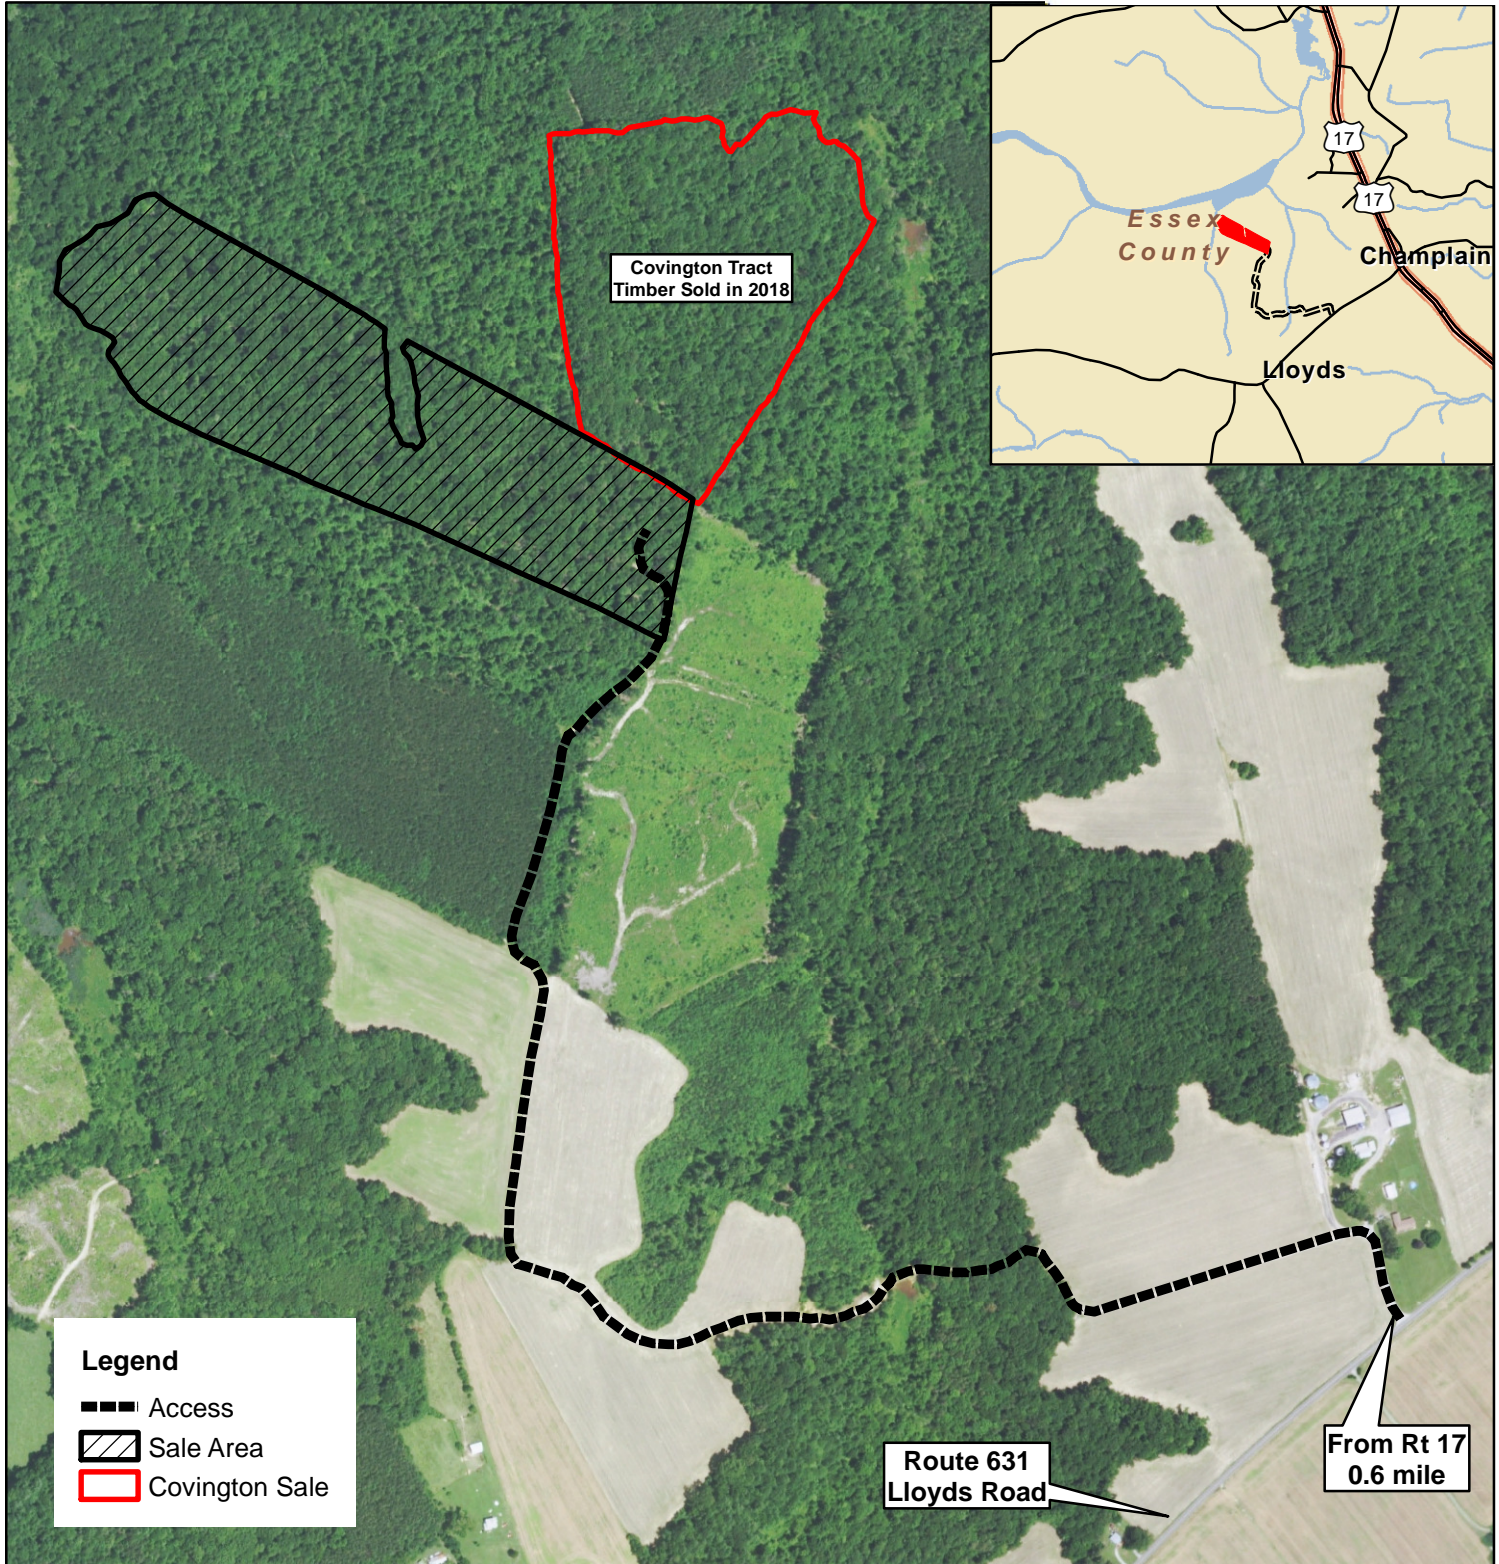

# Wm. Haile Tract

Essex County, VA  
Sale Area: 29 +/- Acres (by GPS)

FRM, Inc.  
7840 Richmond-Tappahannock Hwy.  
Aylett, VA 23009  
804.769.3948 Office  
804.840.3362 Mobile  
804.769.0853 Fax  
brian@frmva.com

Consulting Foresters  
and  
Timberland Appraisers

Harvest Boundaries Marked With Blue Paint And Pink Flagging  
No Harvest From Within SMZ Marked With Blue Paint

1 inch = 660 feet

Timber sale at 10 am Thurs., March 28, 2019  
At the Forest Resources Mgmt. Office