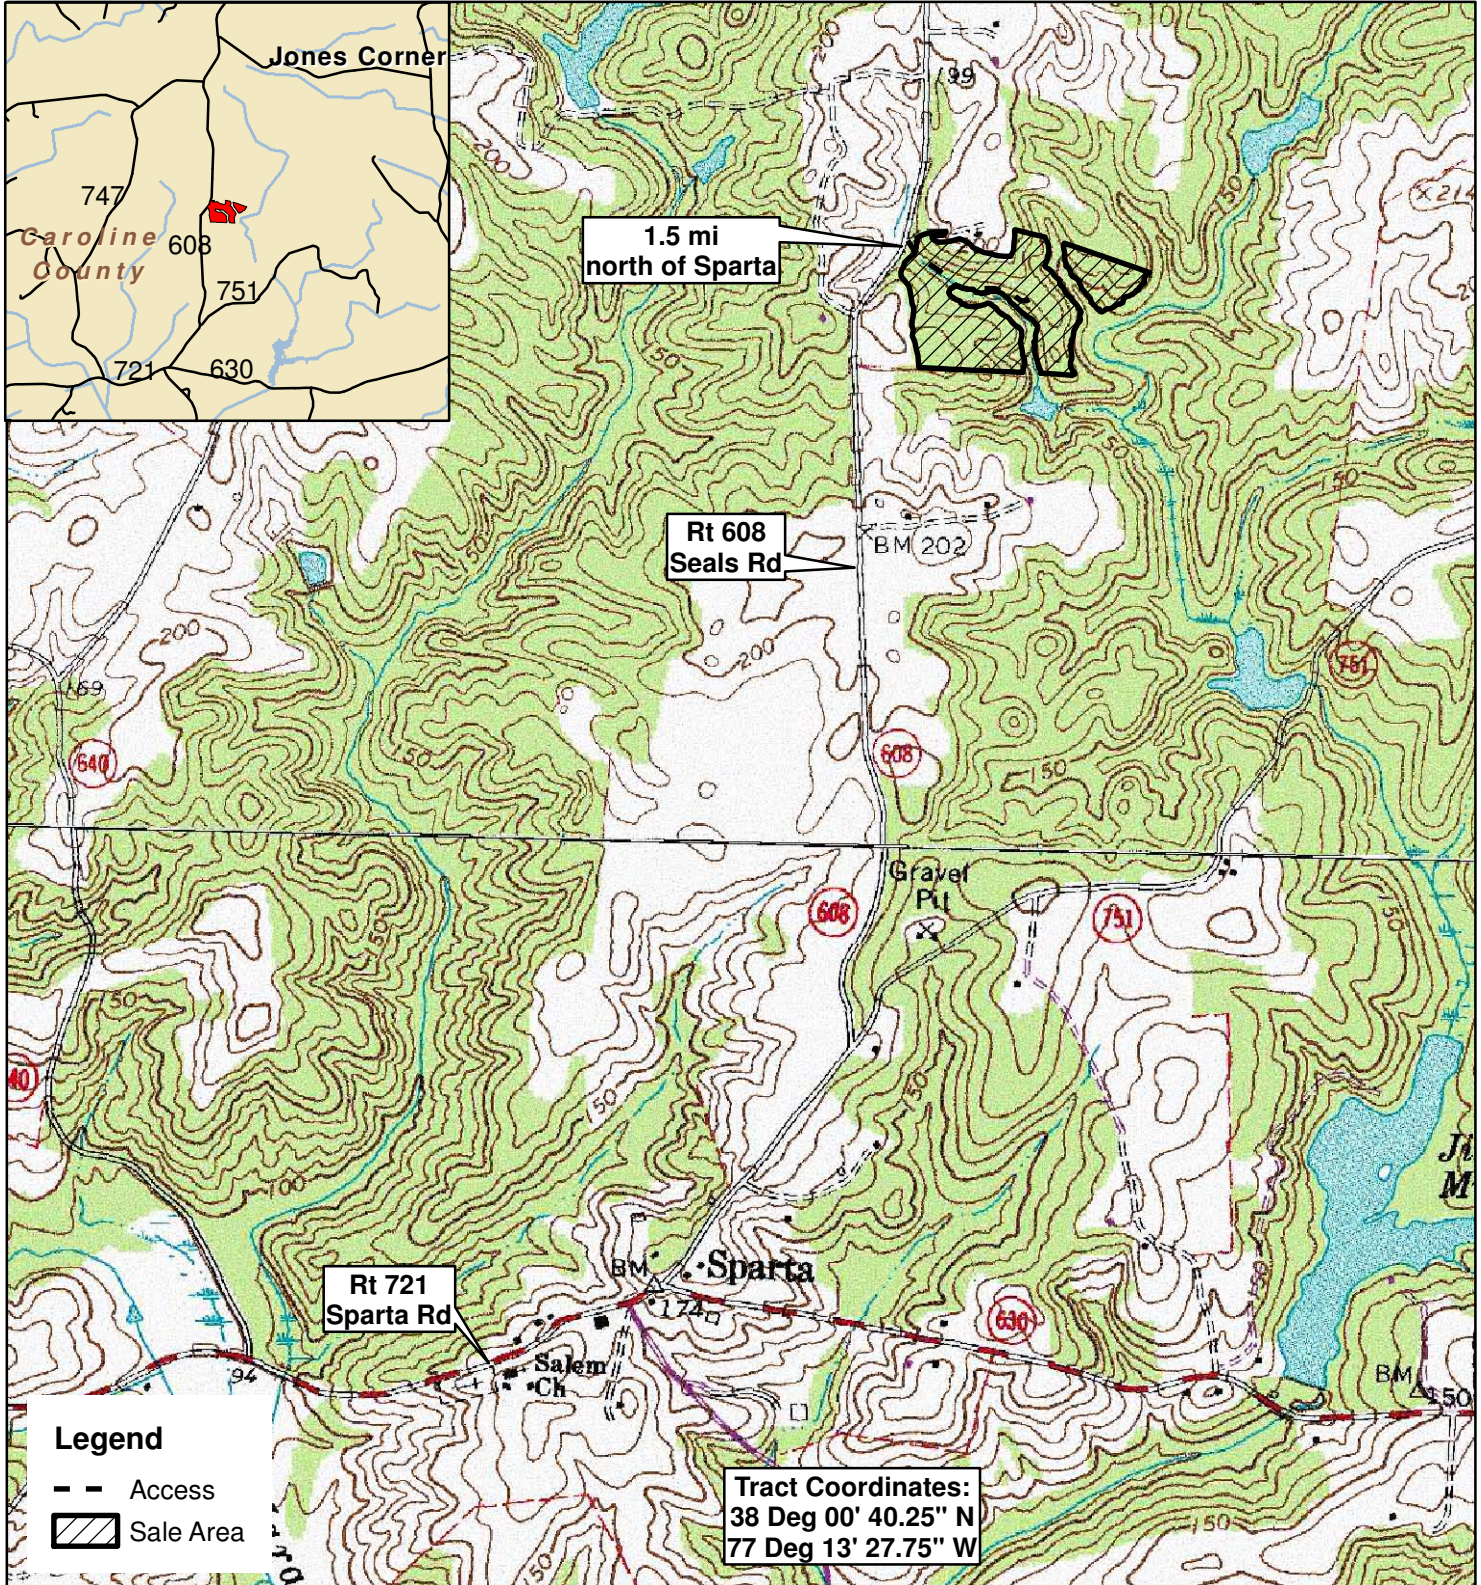

WALLACE TRACT

Caroline County, VA
Sale Area: 23 +/- Acres (by GPS)

Forest Resources Management, Inc.
7840 Richmond-Tappahannock Highway
Aylett, Virginia 23009
(804)769-3948 Office
(804)769-0853 Fax
(804)690-7011 Mobile
John@FRMVA.com
FRMVA.com

Consulting Foresters
and
Timberland Appraisers

LOCK COMBINATION 2-0-0-0
Harvest Boundaries Marked With Blue Paint
No Harvest From Within SMZ

Timber sale at 10 am Thurs., April 18, 2019
At the Forest Resources Mgmt Office

1 inch = 1,320 feet

JRR 3/18/2019