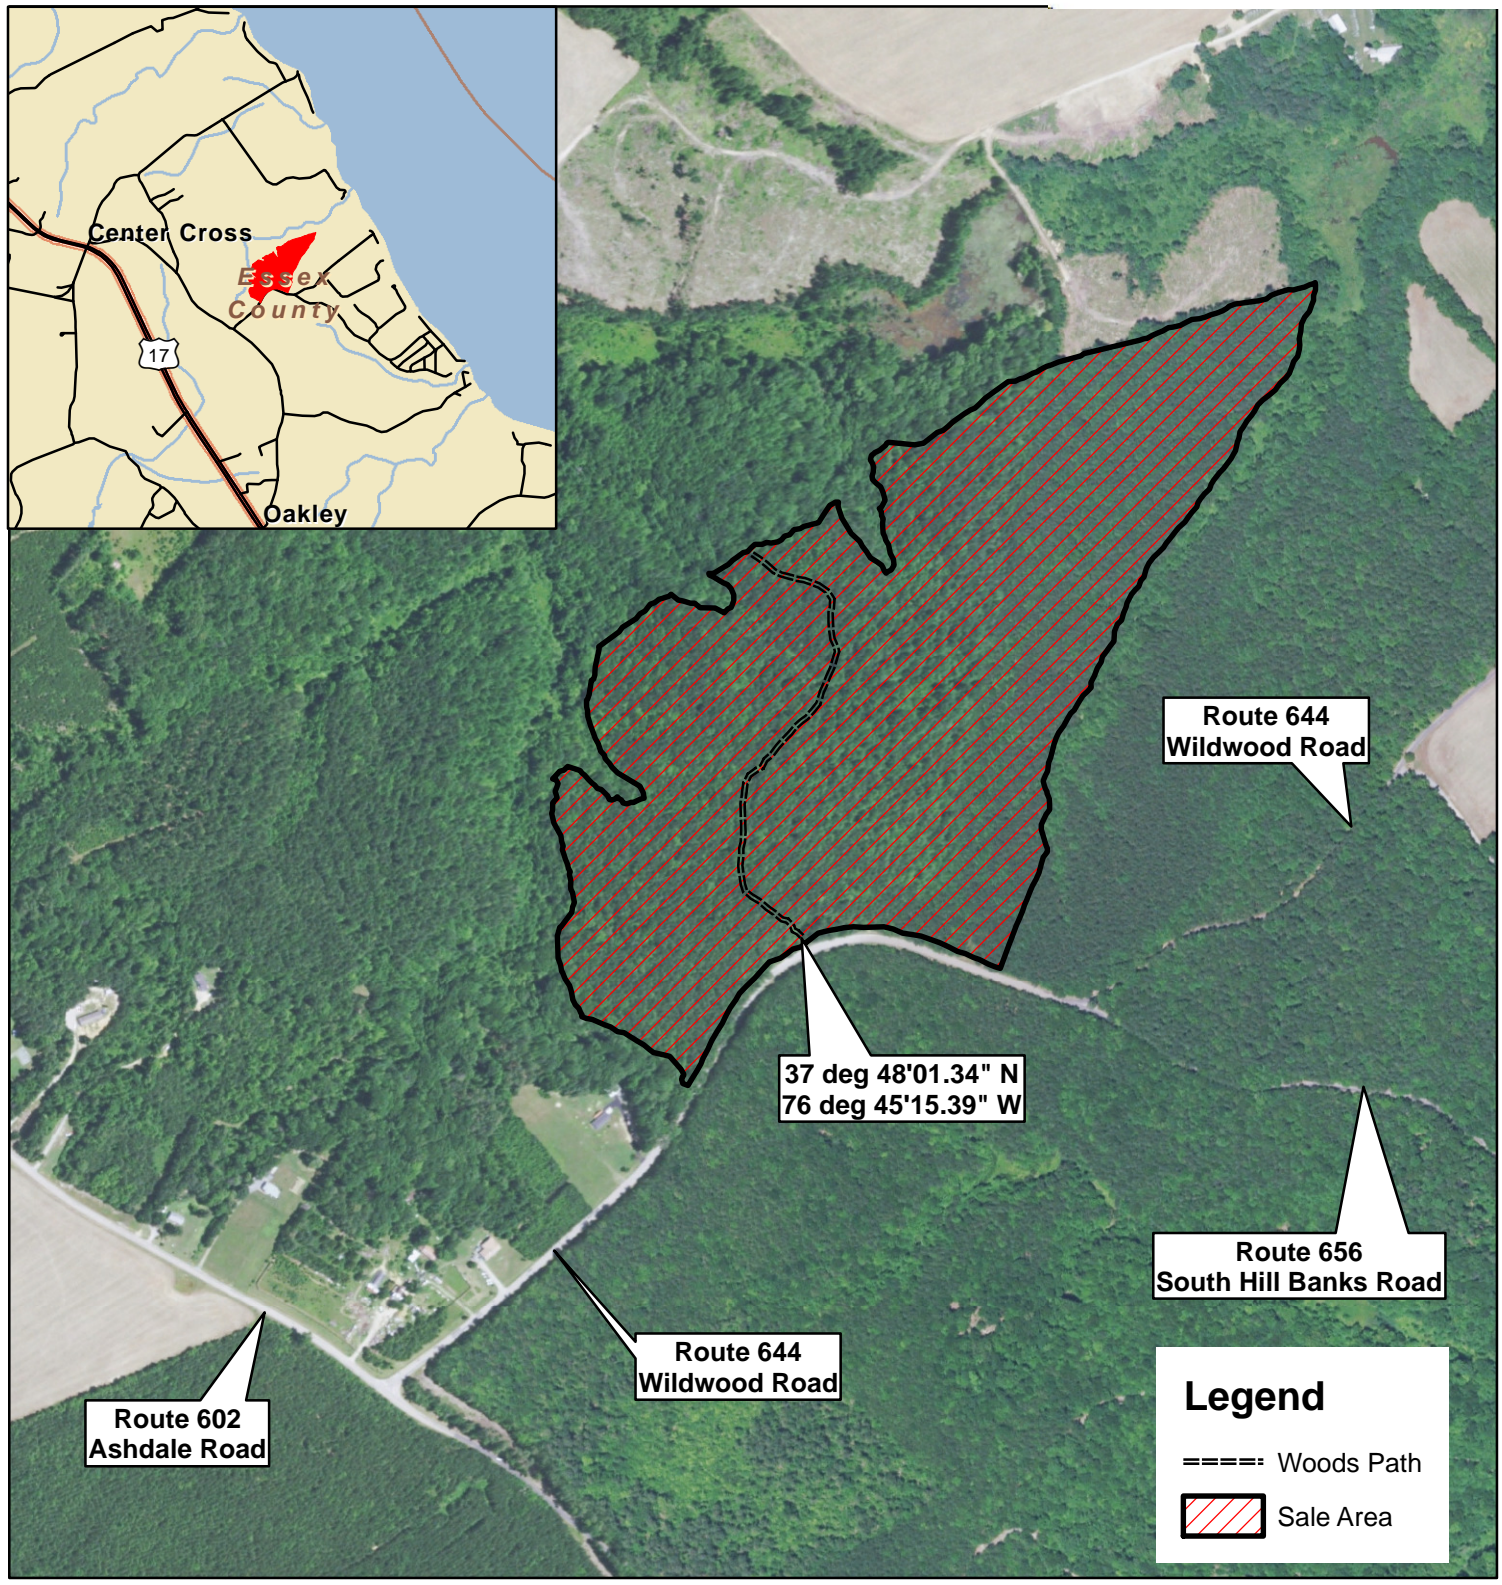

Palmer Tract

Essex County, VA
Sale Area: 73 +/- Acres (by GPS)

F R M, Inc.
7840 Richmond-Tappahannock Hwy.
Aylett, VA 23009
804.769.3948 Office
804.840.3362 Mobile
804.769.0853 Fax
brian@frmvva.com

Consulting Foresters
and
Timberland Appraisers

Harvest Boundaries Marked With Blue Paint
No Harvest From Within SMZ

Timber sale at 10 am Thurs., December 12, 2019
At the Forest Resources Mgmt. Office

1 inch = 660 feet

MBM 11/4/2019