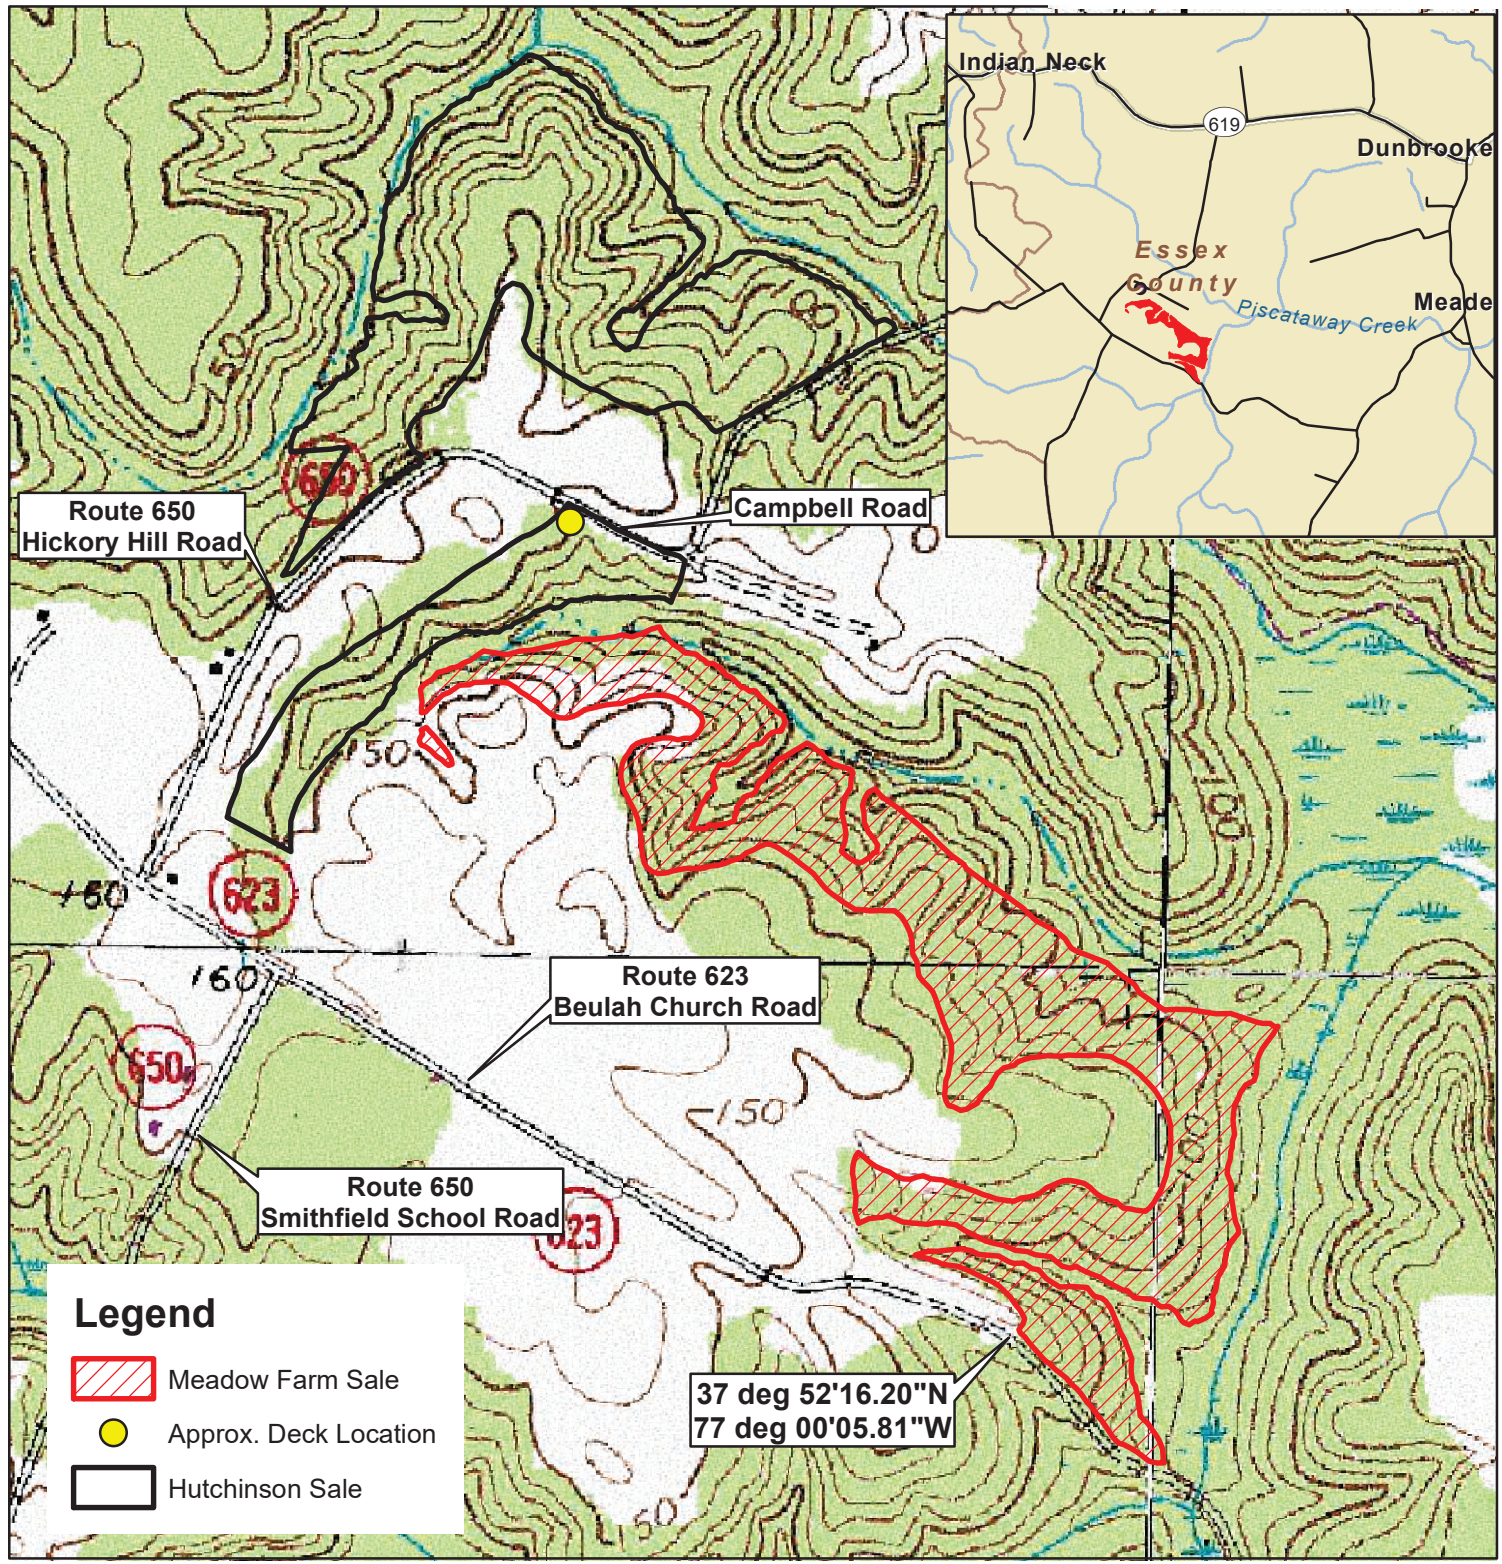

# Meadow Farm Tract

Essex County, VA  
Sale Area: 49 +/- Acres ( by GPS)

FRM, Inc.  
7840 Richmond-Tappahannock Hwy.  
Aylett, VA 23009  
804.769.3948 Office  
804.840.3362 Mobile  
804.769.0853 Fax  
brian@frmva.com

### Legend

- Meadow Farm Sale
- Approx. Deck Location
- Hutchinson Sale

Harvest Boundaries Marked With Blue Paint  
No Harvest From Within SMZ

1 inch = 750 feet

Timber sale at 10 am Thurs., January 10, 2019  
At the Forest Resources Mgmt. Office