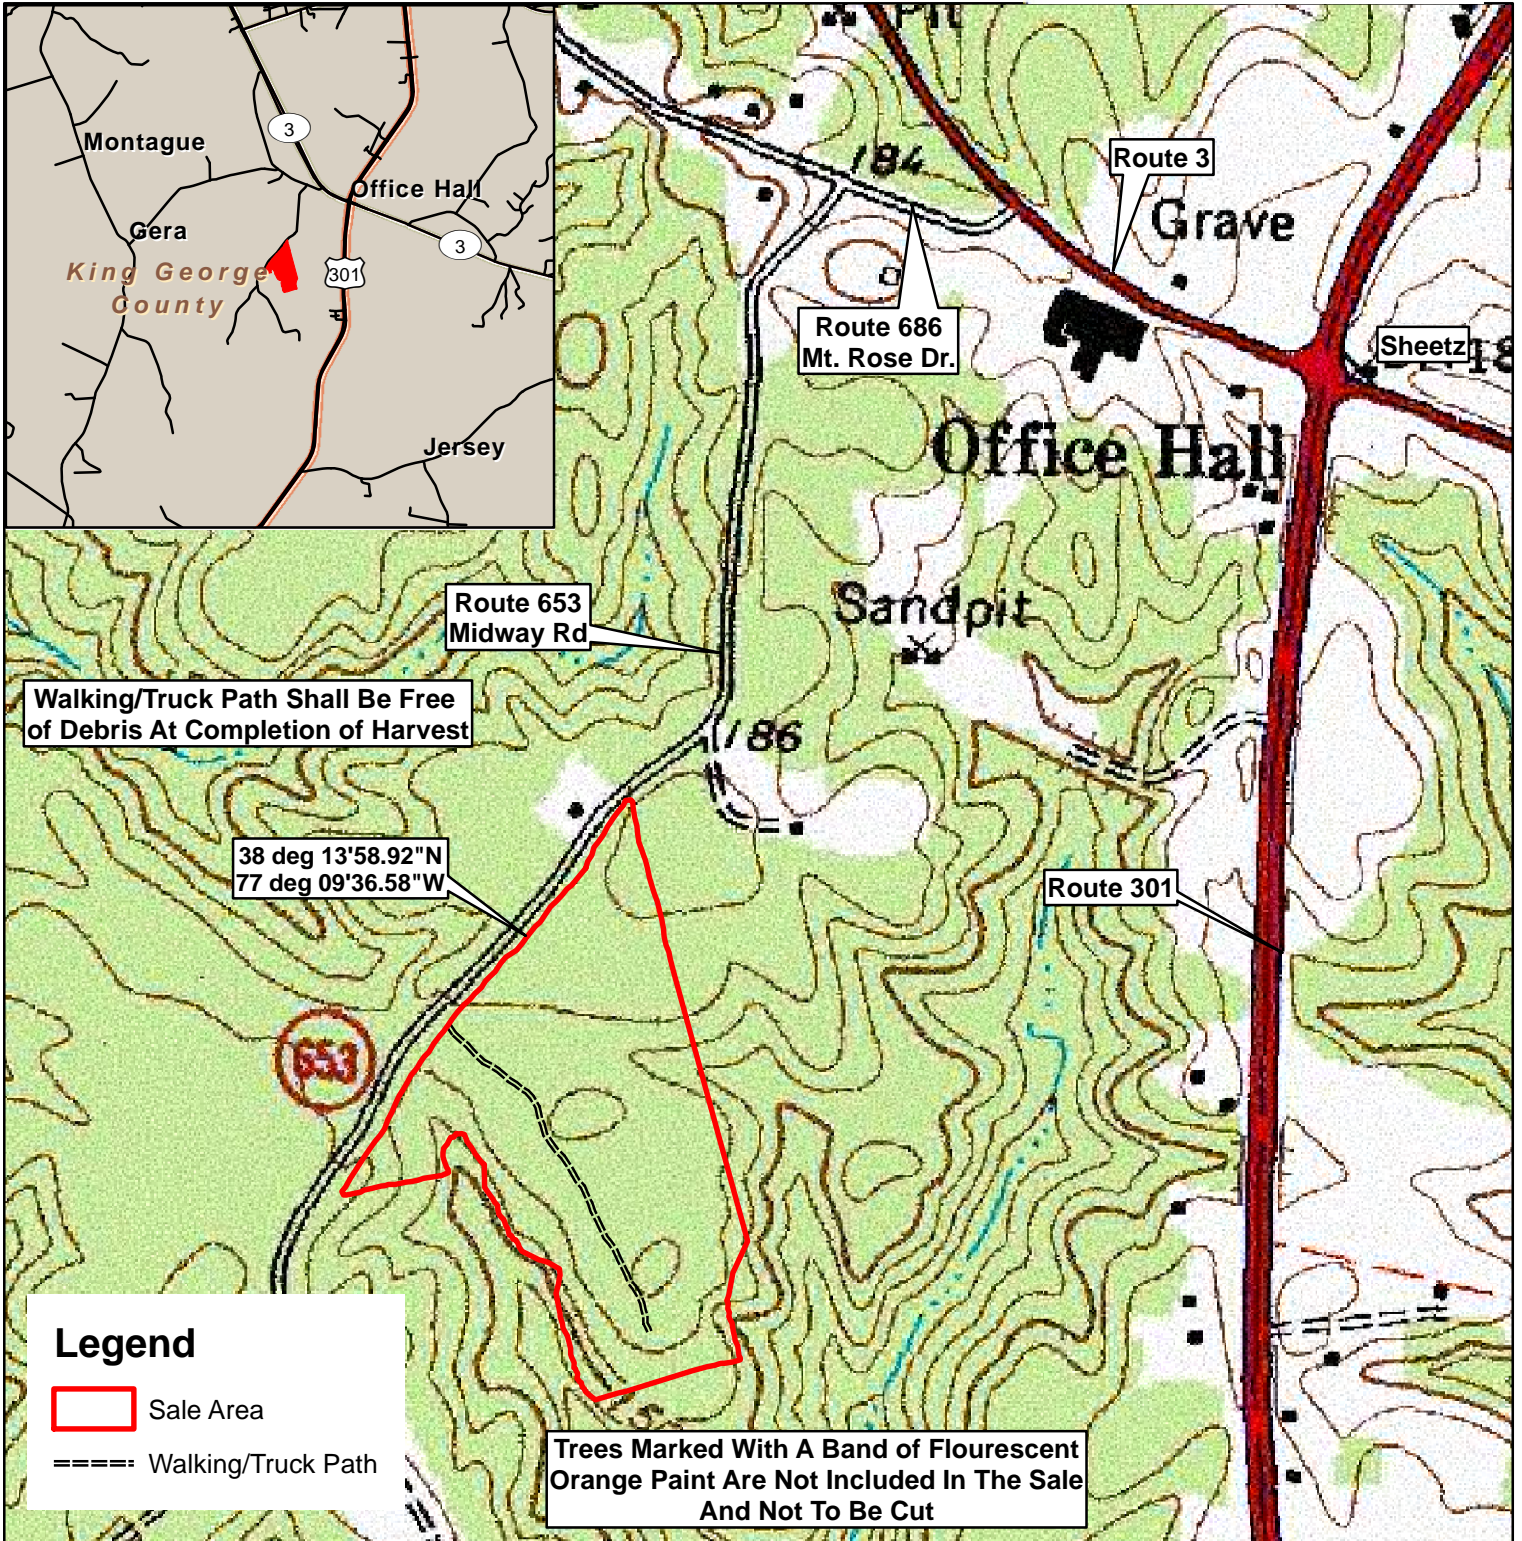

# Lysher Tract

King George County, VA  
Sale Area: 31 +/- Acres (by GPS)

FRM, Inc.  
7840 Richmond-Tappahannock Hwy.  
Aylett, VA 23009  
804.769.3948 Office  
804.840.3362 Mobile  
804.769.0853 Fax  
brian@frmva.com

Consulting Foresters  
and  
Timberland Appraisers

Harvest Boundaries Marked With Blue Paint  
No Harvest From Within SMZ

Timber sale at 11 am Thurs., November 7, 2019  
At the Forest Resources Mgmt. Office

1 inch = 660 feet

MBM 10/14/2019