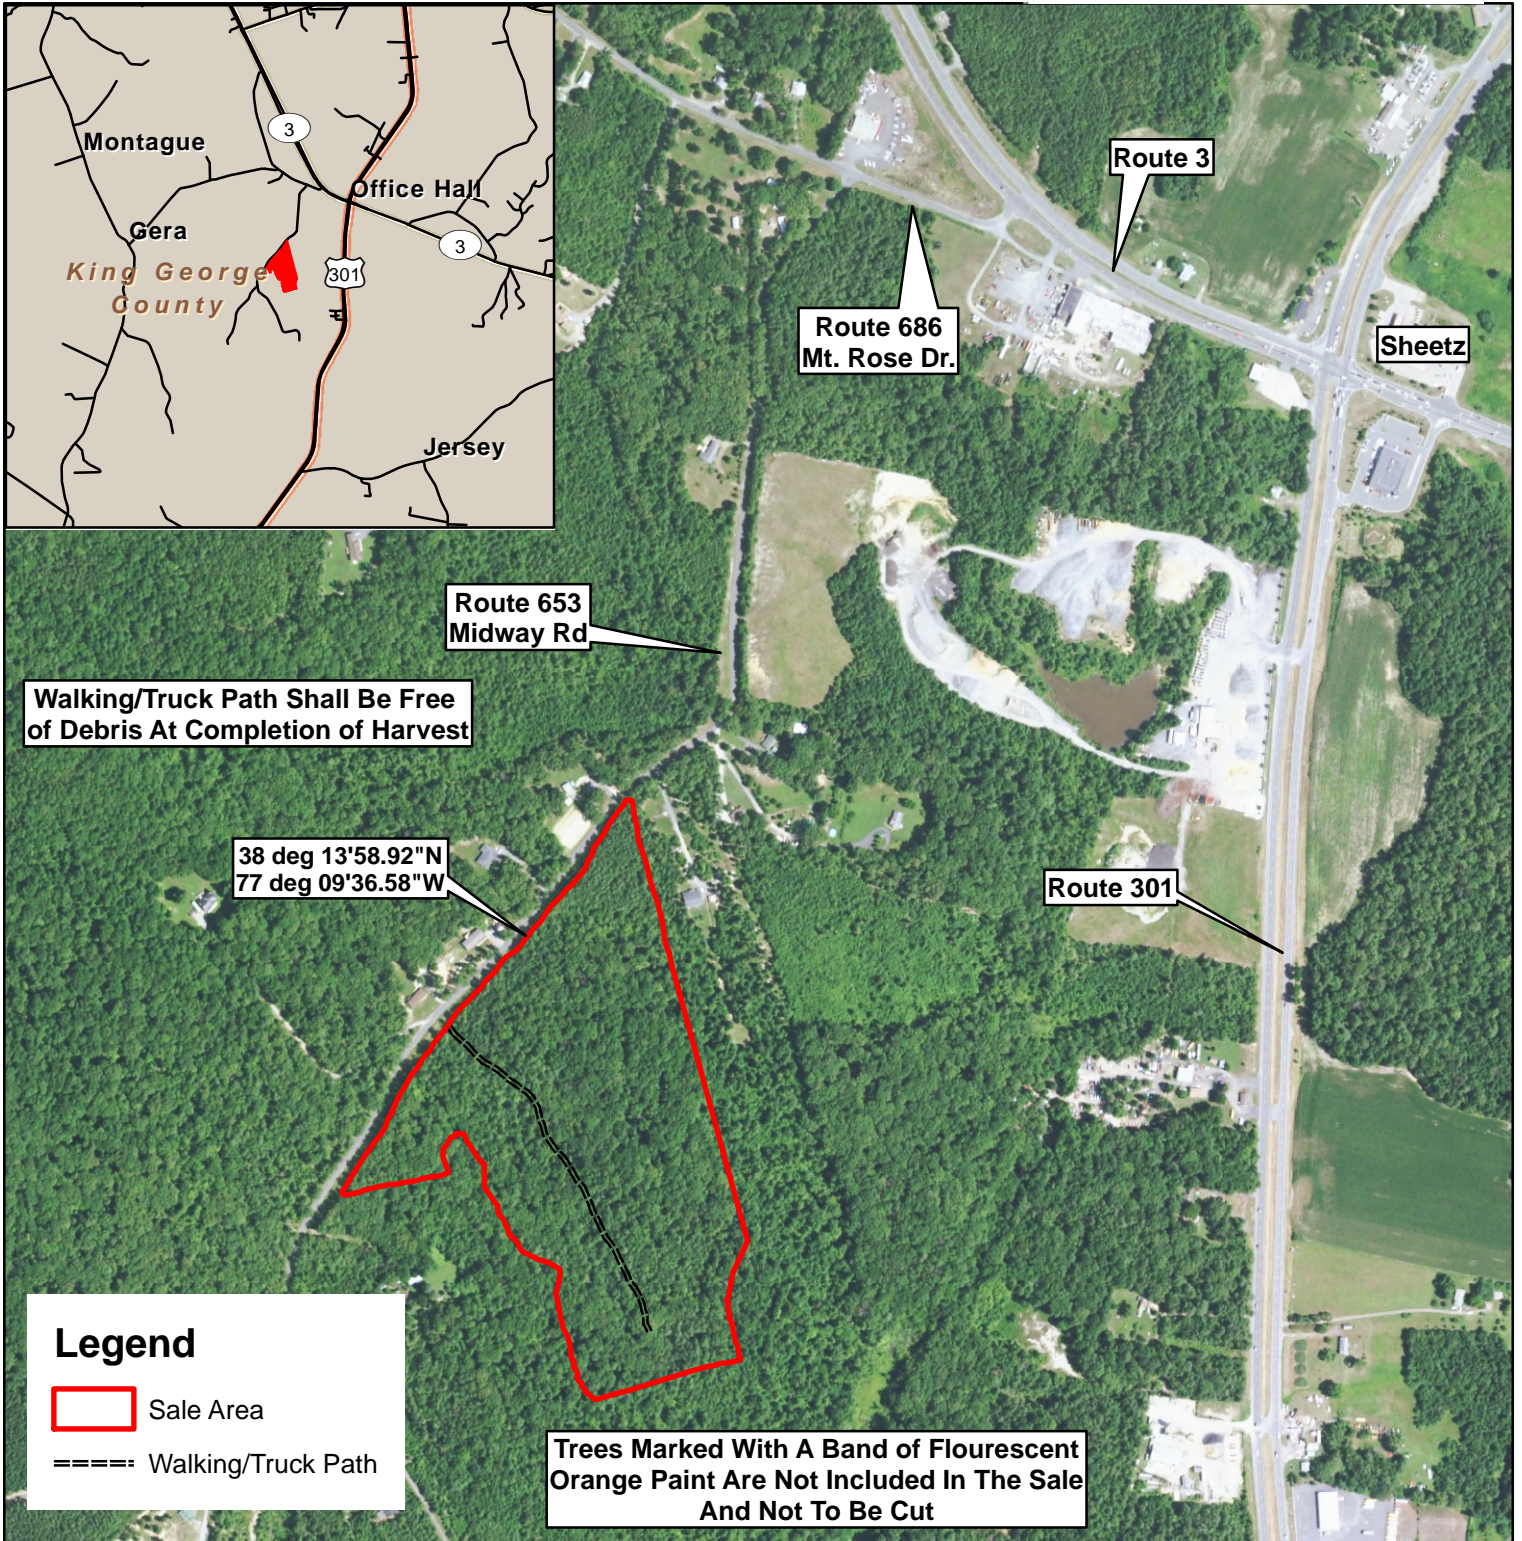

Lysher Tract

King George County, VA
Sale Area: 31 +/- Acres (by GPS)

FRM, Inc.
7840 Richmond-Tappahannock Hwy.
Aylett, VA 23009
804.769.3948 Office
804.840.3362 Mobile
804.769.0853 Fax
brian@frmva.com

Consulting Foresters
and
Timberland Appraisers

Harvest Boundaries Marked With Blue Paint
No Harvest From Within SMZ

Timber sale at 11 am Thurs., November 7, 2019
At the Forest Resources Mgmt. Office

1 inch = 660 feet

MBM 10/14/2019