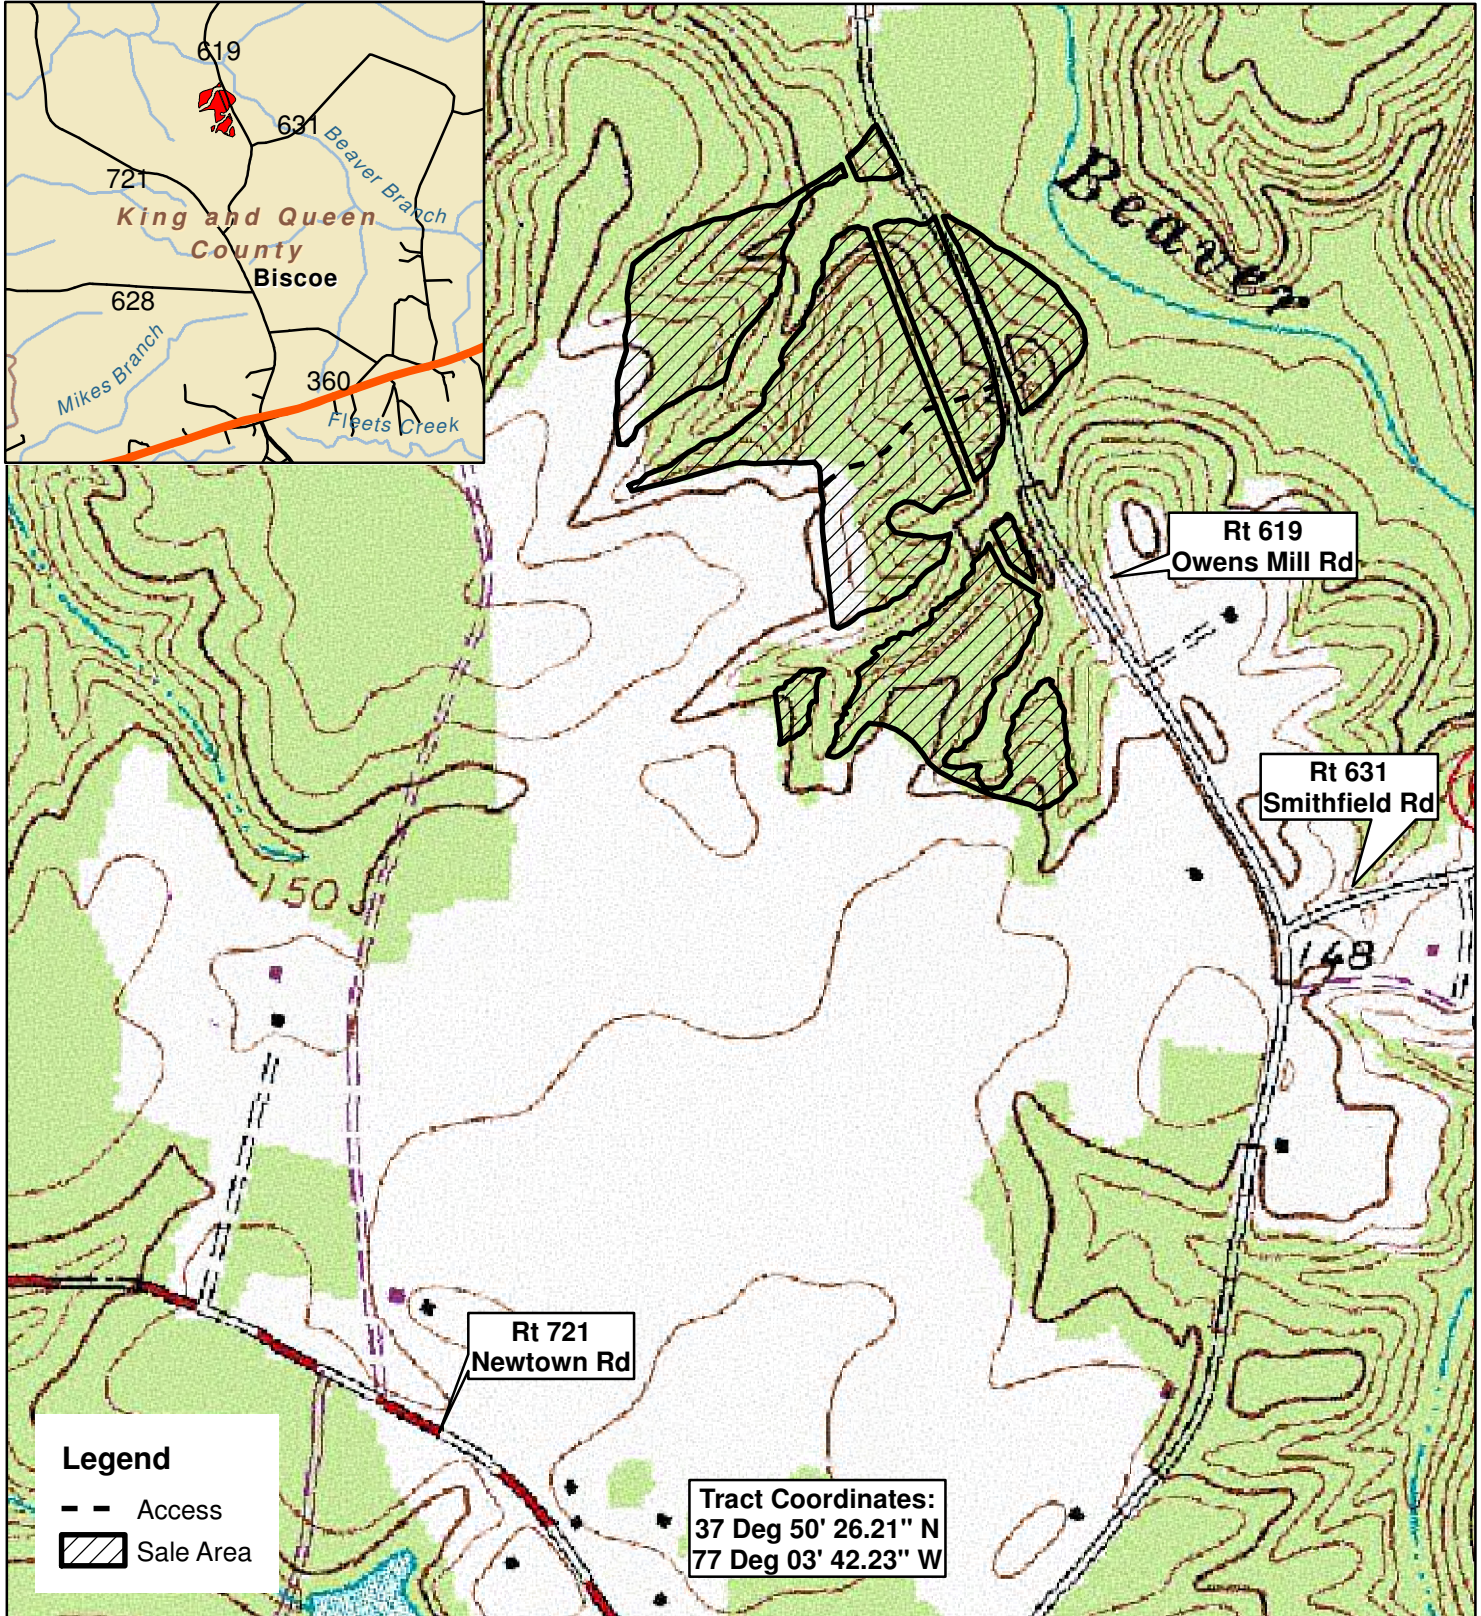

# LYNNES TRACT

Essex County, VA  
Sale Area: 36 +/- Acres (by GPS)

Forest Resources Management, Inc.  
7840 Richmond-Tappahannock Highway  
Aylett, Virginia 23009  
(804)769-3948 Office  
(804)769-0853 Fax  
(804)690-7011 Mobile  
John@FRMVA.com  
FRMVA.com

Consulting Foresters  
and  
Timberland Appraisers

Harvest Boundaries Marked With Blue Paint  
No Harvest From Within SMZ

1 inch = 660 feet

Timber sale at 10 am Thurs., January 31, 2019  
At the Forest Resources Mgmt Office