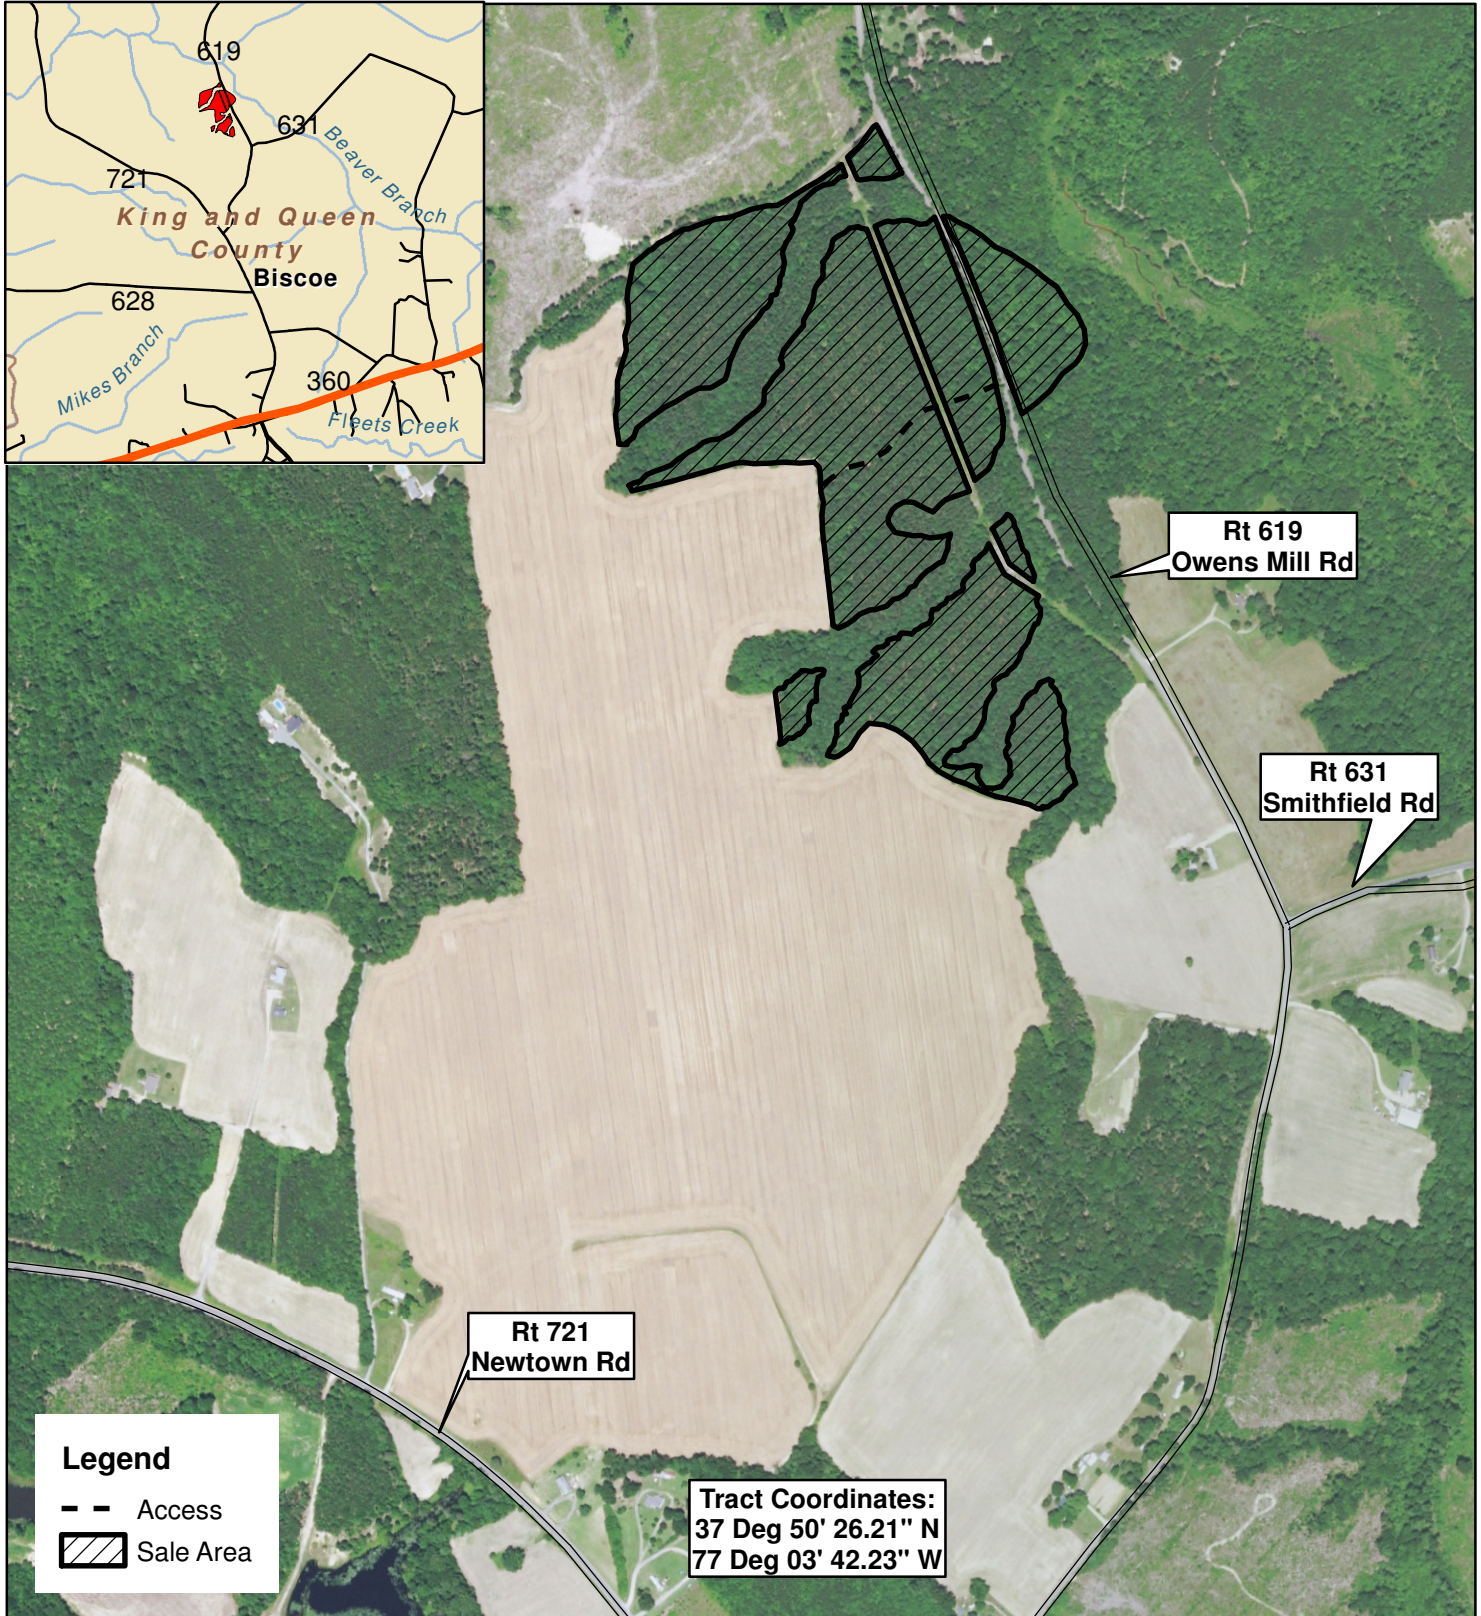

LYNNES TRACT

Essex County, VA
Sale Area: 36 +/- Acres (by GPS)

Forest Resources Management, Inc.
7840 Richmond-Tappahannock Highway
Aylett, Virginia 23009
(804)769-3948 Office
(804)769-0853 Fax
(804)690-7011 Mobile
John@FRMVA.com
FRMVA.com

Consulting Foresters
and
Timberland Appraisers

Harvest Boundaries Marked With Blue Paint
No Harvest From Within SMZ

1 inch = 660 feet

Timber sale at 10 am Thurs., January 31, 2019
At the Forest Resources Mgmt Office