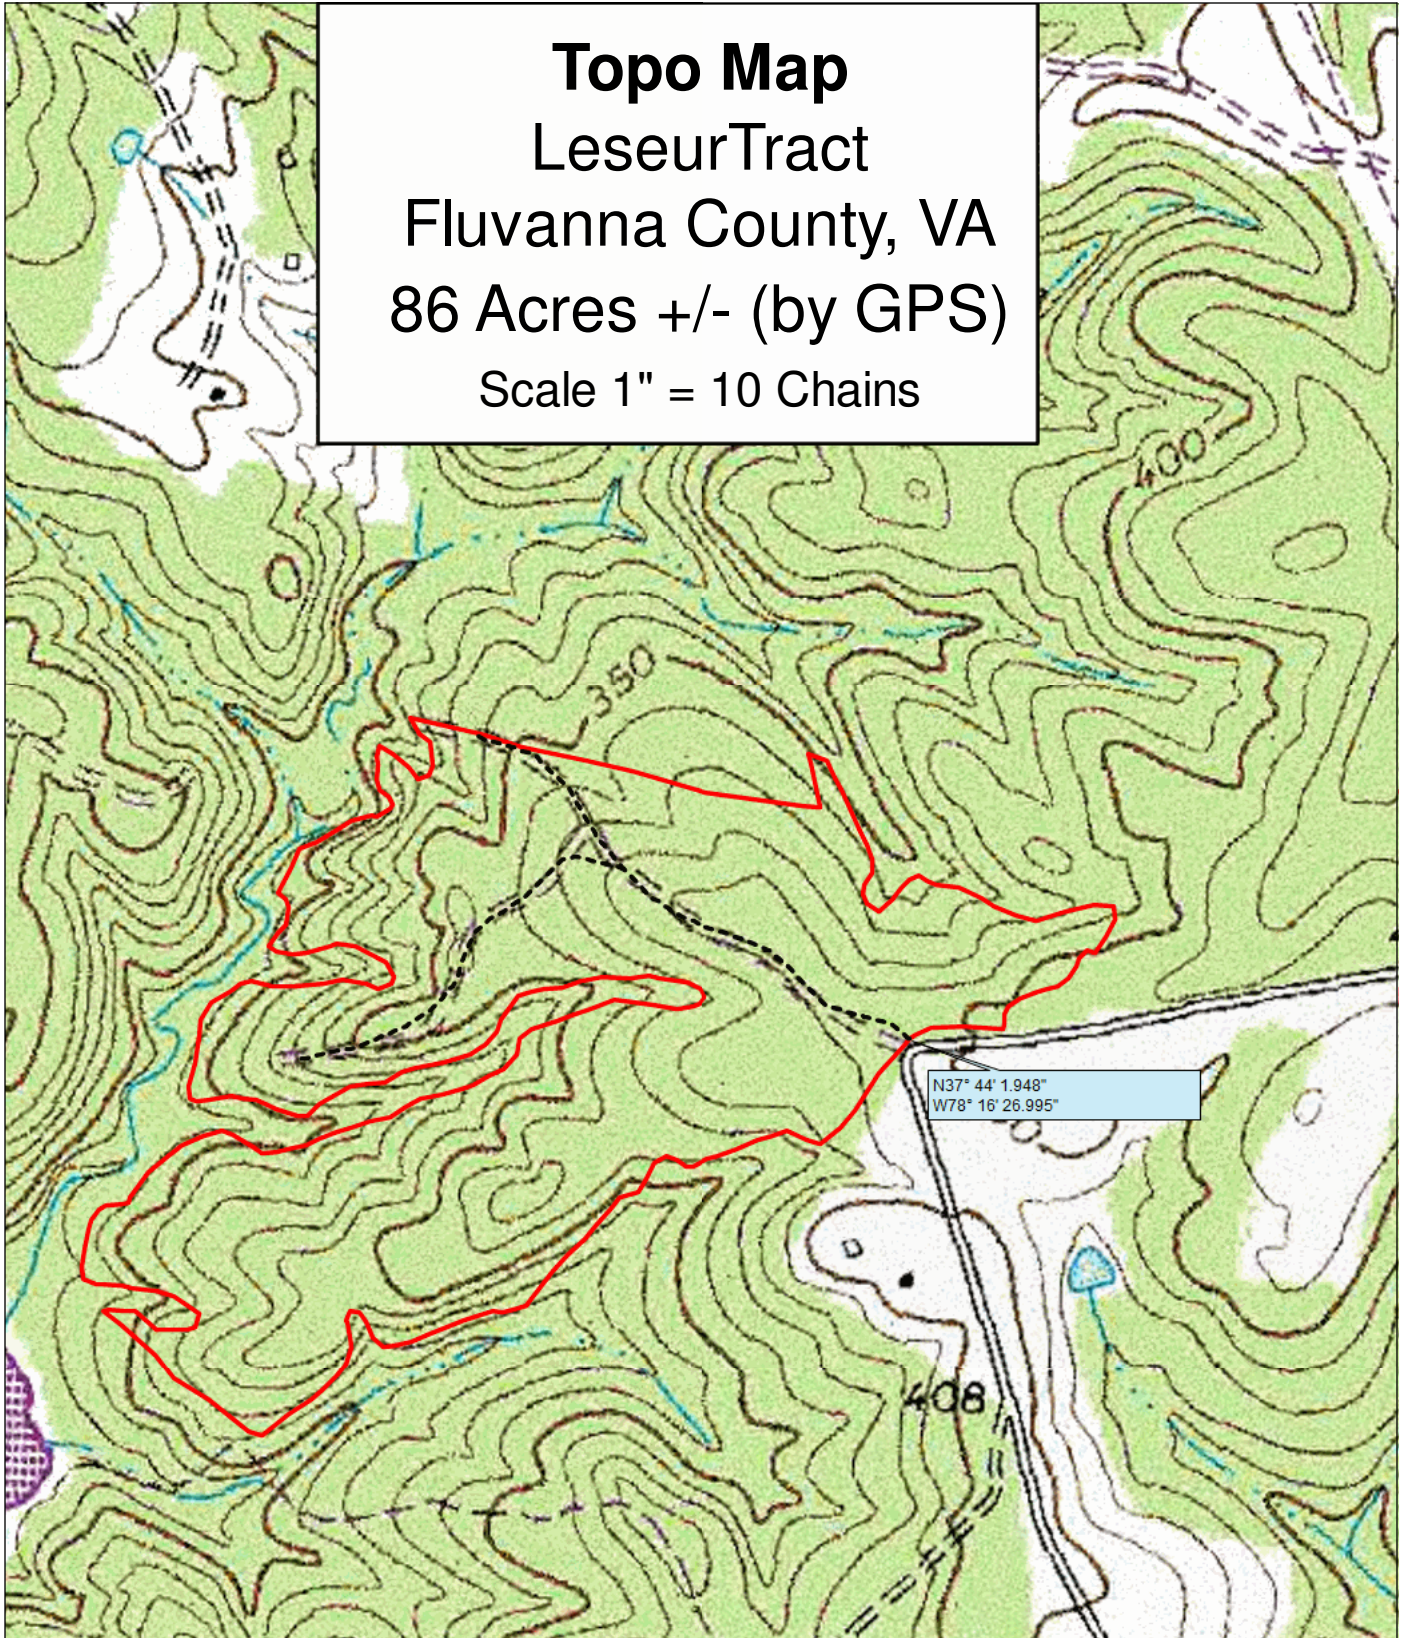

Topo Map
Leseur Tract
Fluvanna County, VA
86 Acres +/- (by GPS)
Scale 1" = 10 Chains

Lock Combo 2-0-0-0

Harvest Boundaries Are Marked With Blue Paint
 Property Boundaries Are Marked With Blue Bands

Sale Date, Time, and Location:

Fluvanna County Court House
 Thursday February 28th, 10:00 am